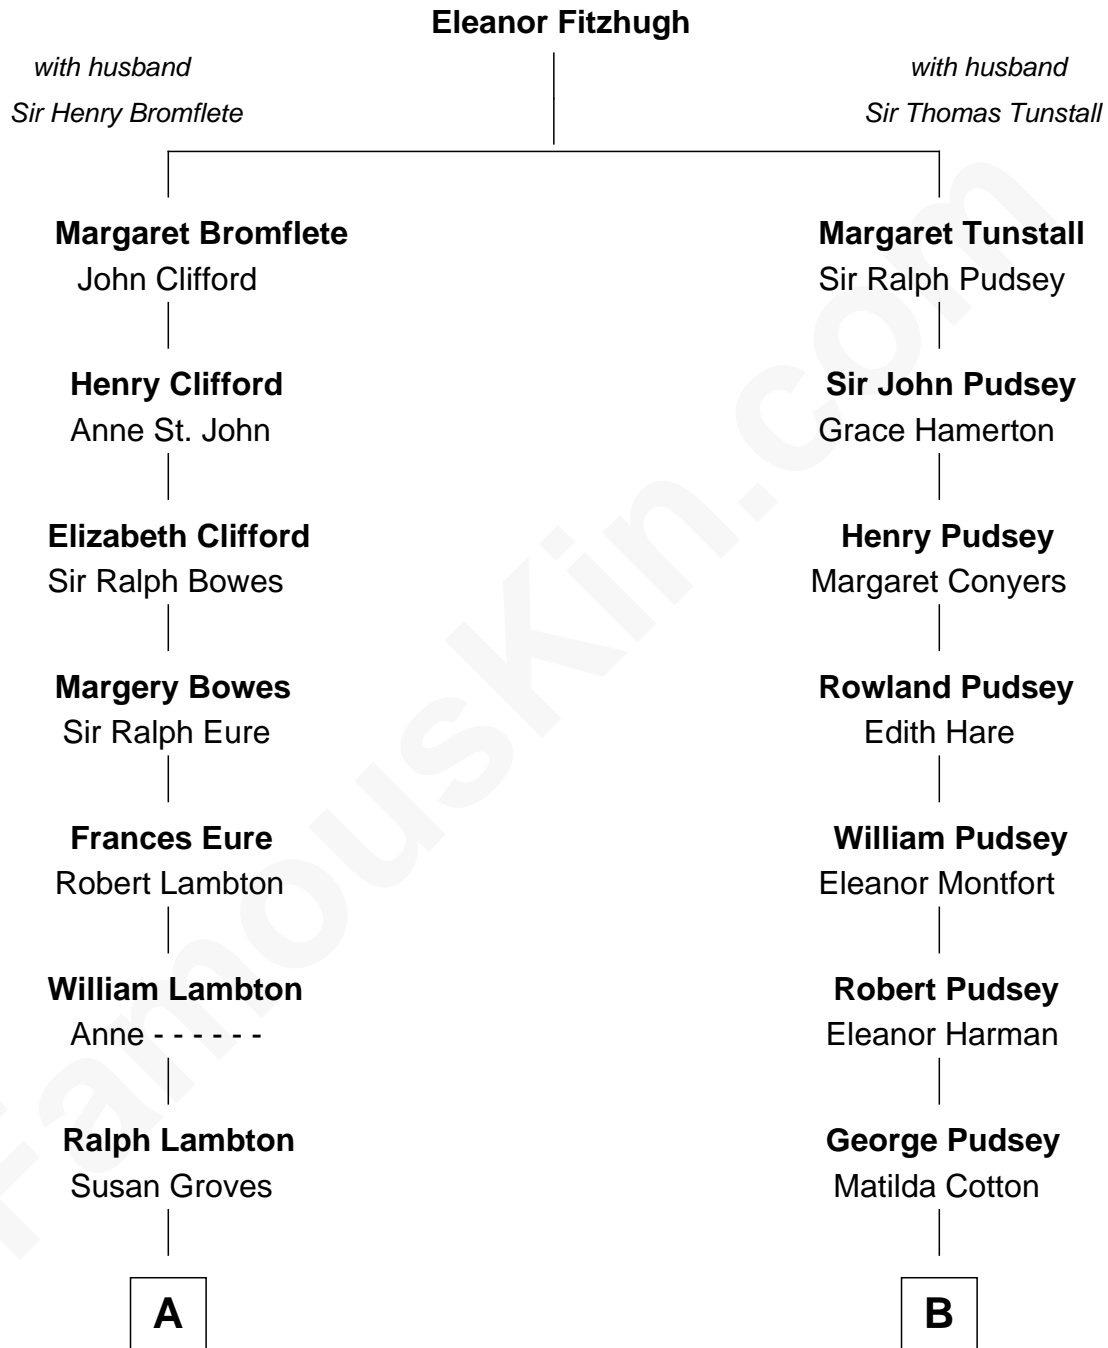

FamousKin.com

Relationship Chart of

Catherine Middleton

Princess of Wales

15th cousin 3 times removed of

Fitzhugh Lee
40th Governor of Virginia

C

Carole Elizabeth Goldsmith

Michael Francis Middleton

Catherine Middleton

Princess of Wales

FamousKin.com