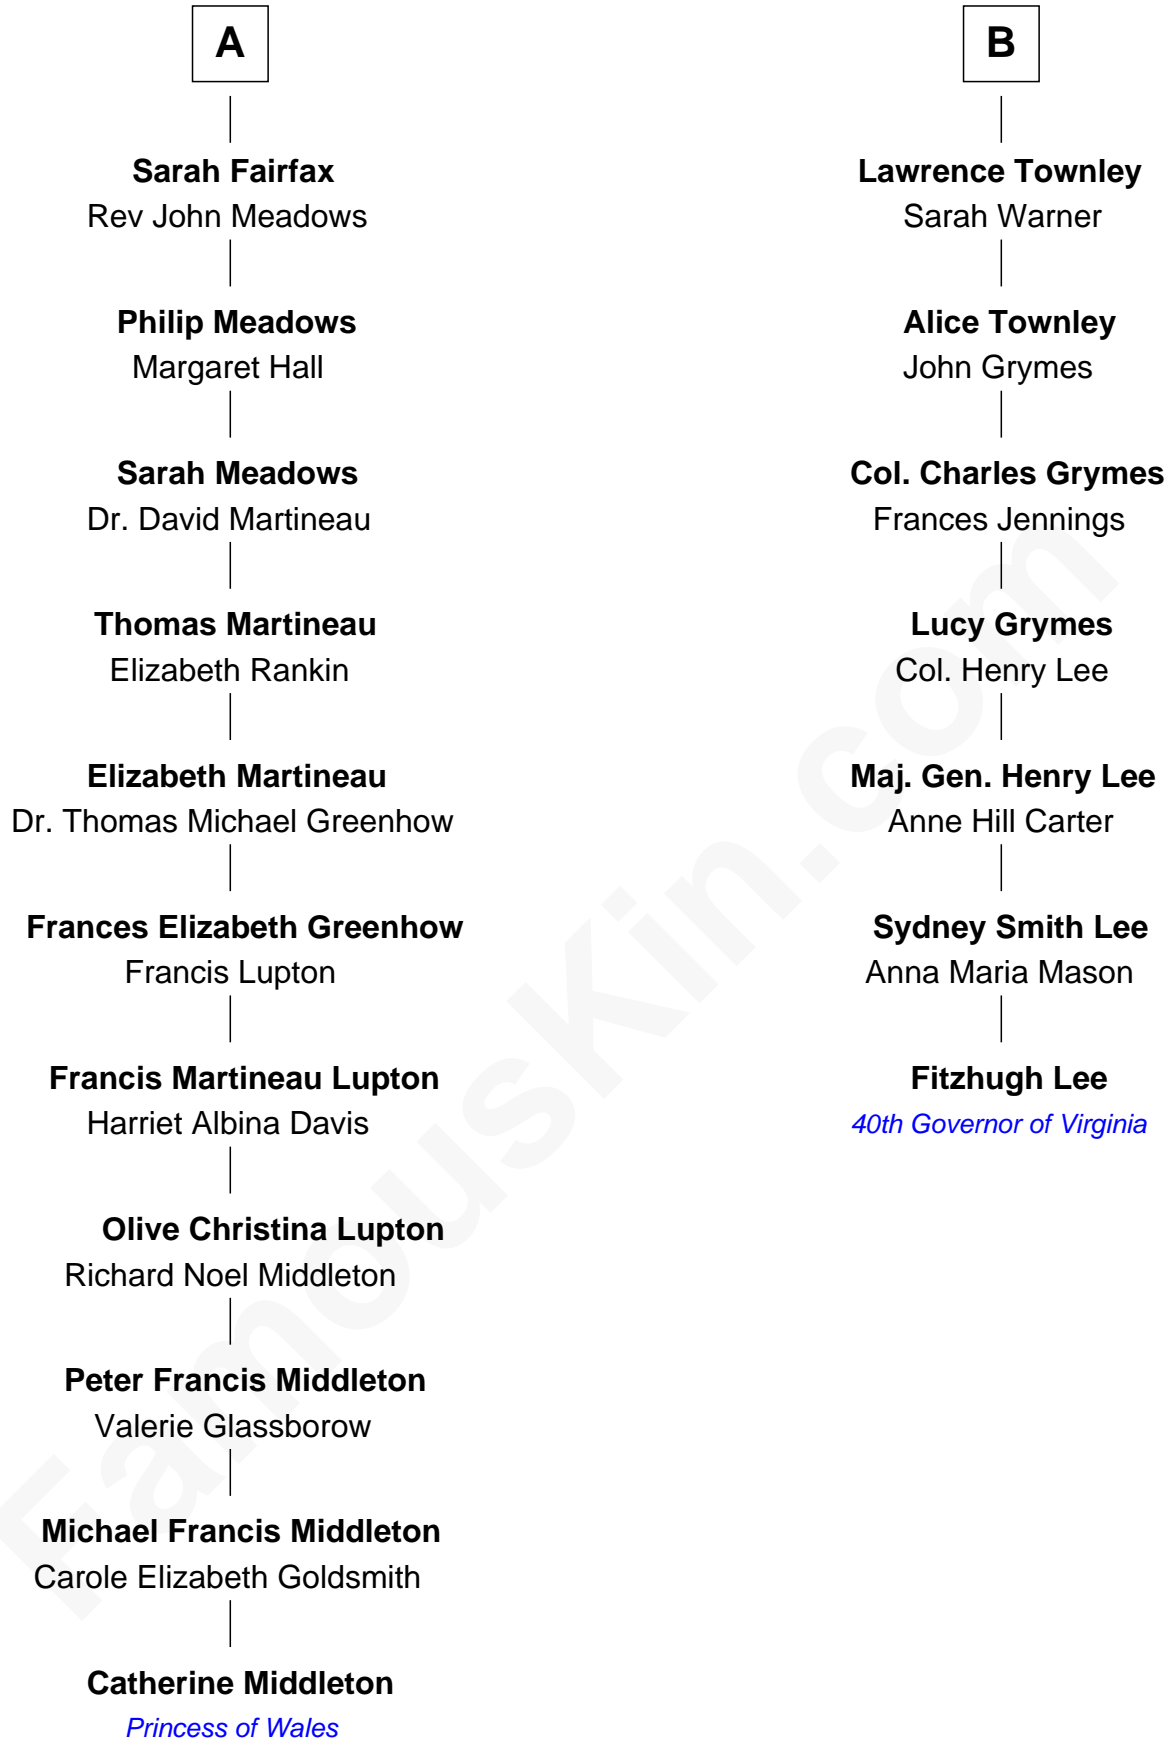

FamousKin.com
Relationship Chart of
Catherine Middleton
Princess of Wales

13th cousin 4 times removed of
Fitzhugh Lee
40th Governor of Virginia

Catherine Middleton photo by [Pat Pilon](#) ([CC BY 2.0](#))