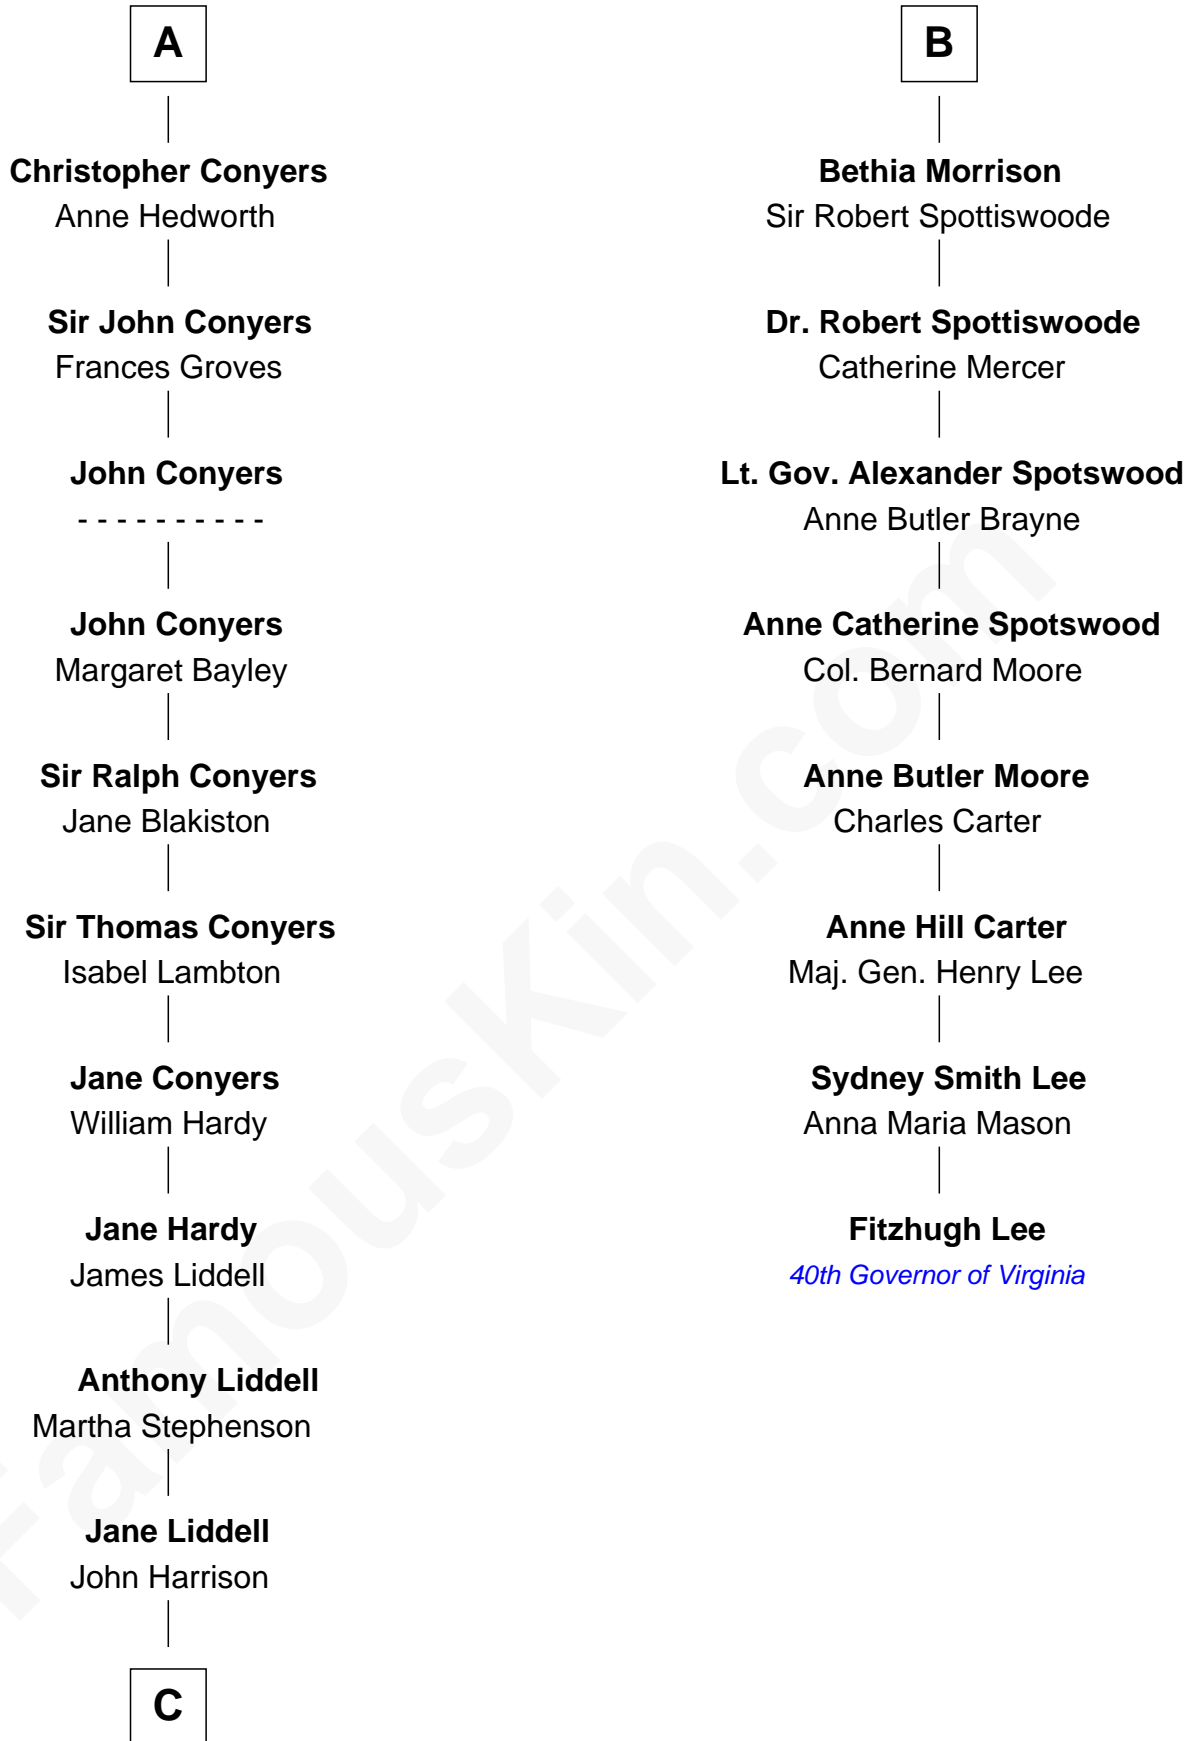

FamousKin.com
Relationship Chart of
Catherine Middleton
Princess of Wales

14th cousin 7 times removed of
Fitzhugh Lee
40th Governor of Virginia

Sir Thomas de Holand
 Alice Fitzalan

C

John Harrison

Jane Hill

Thomas Harrison

Elizabeth Mary Temple

Dorothy Harrison

Ronald John James Goldsmith

Carole Elizabeth Goldsmith

Michael Francis Middleton

Catherine Middleton

Princess of Wales