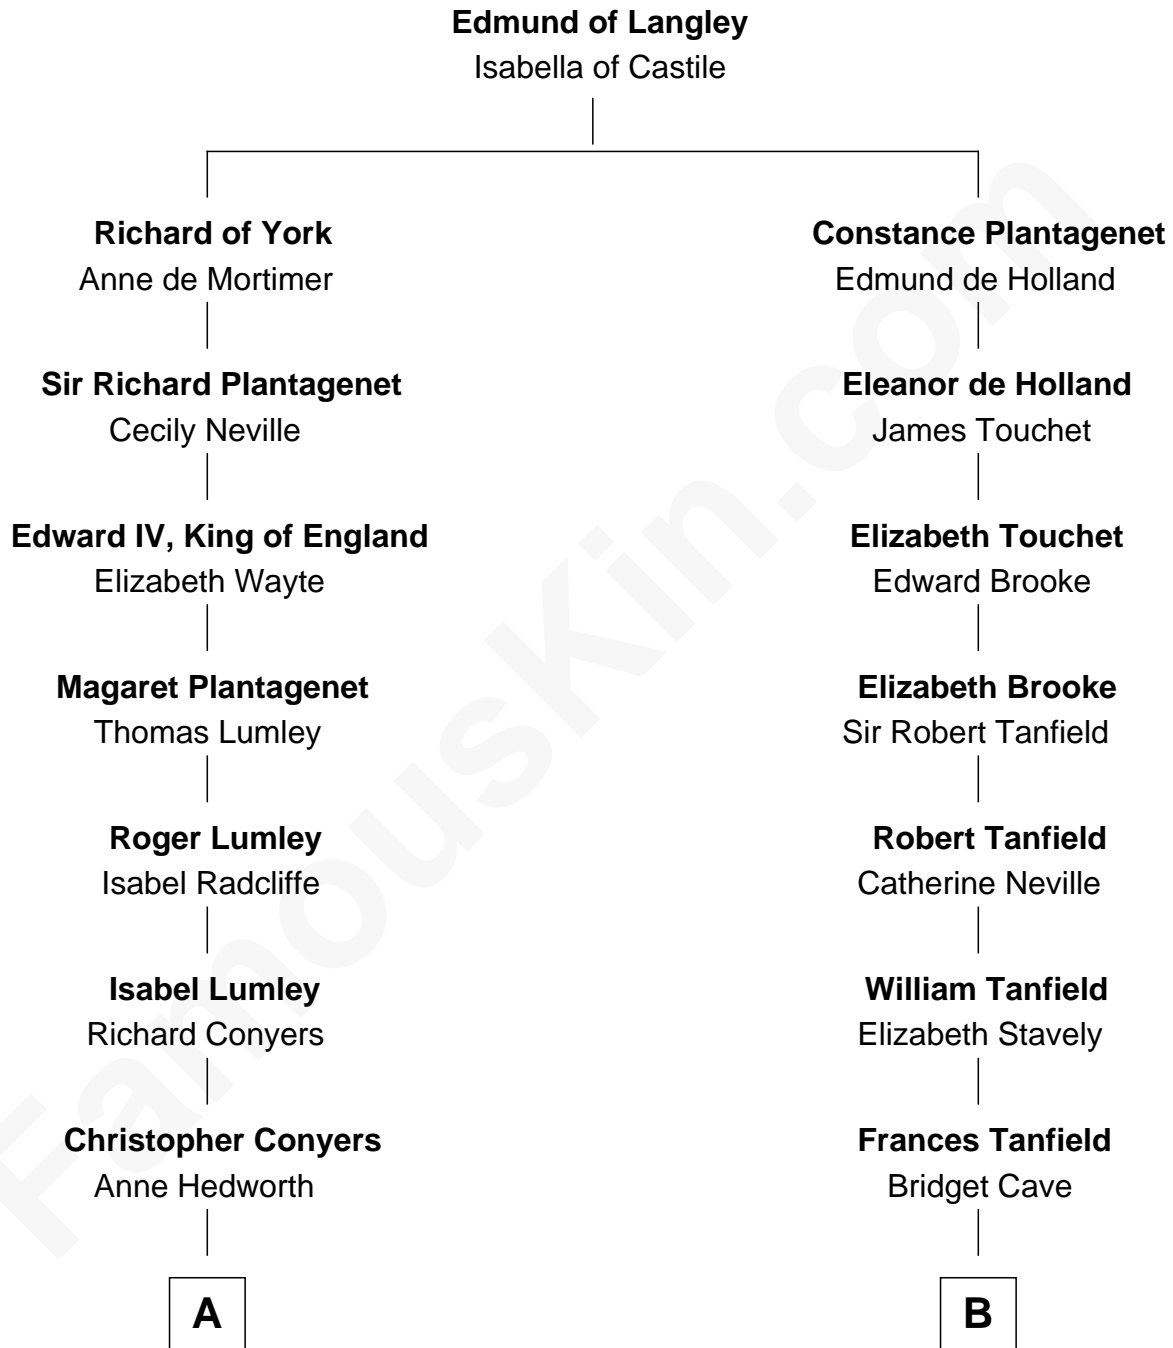

FamousKin.com
Relationship Chart of
Catherine Middleton
Princess of Wales

17th cousin 3 times removed of
Fitzhugh Lee
40th Governor of Virginia

C

—
Thomas Harrison
Elizabeth Mary Temple

—
Dorothy Harrison
Ronald John James Goldsmith

—
Carole Elizabeth Goldsmith
Michael Francis Middleton

—
Catherine Middleton
Princess of Wales

FamousKin.com