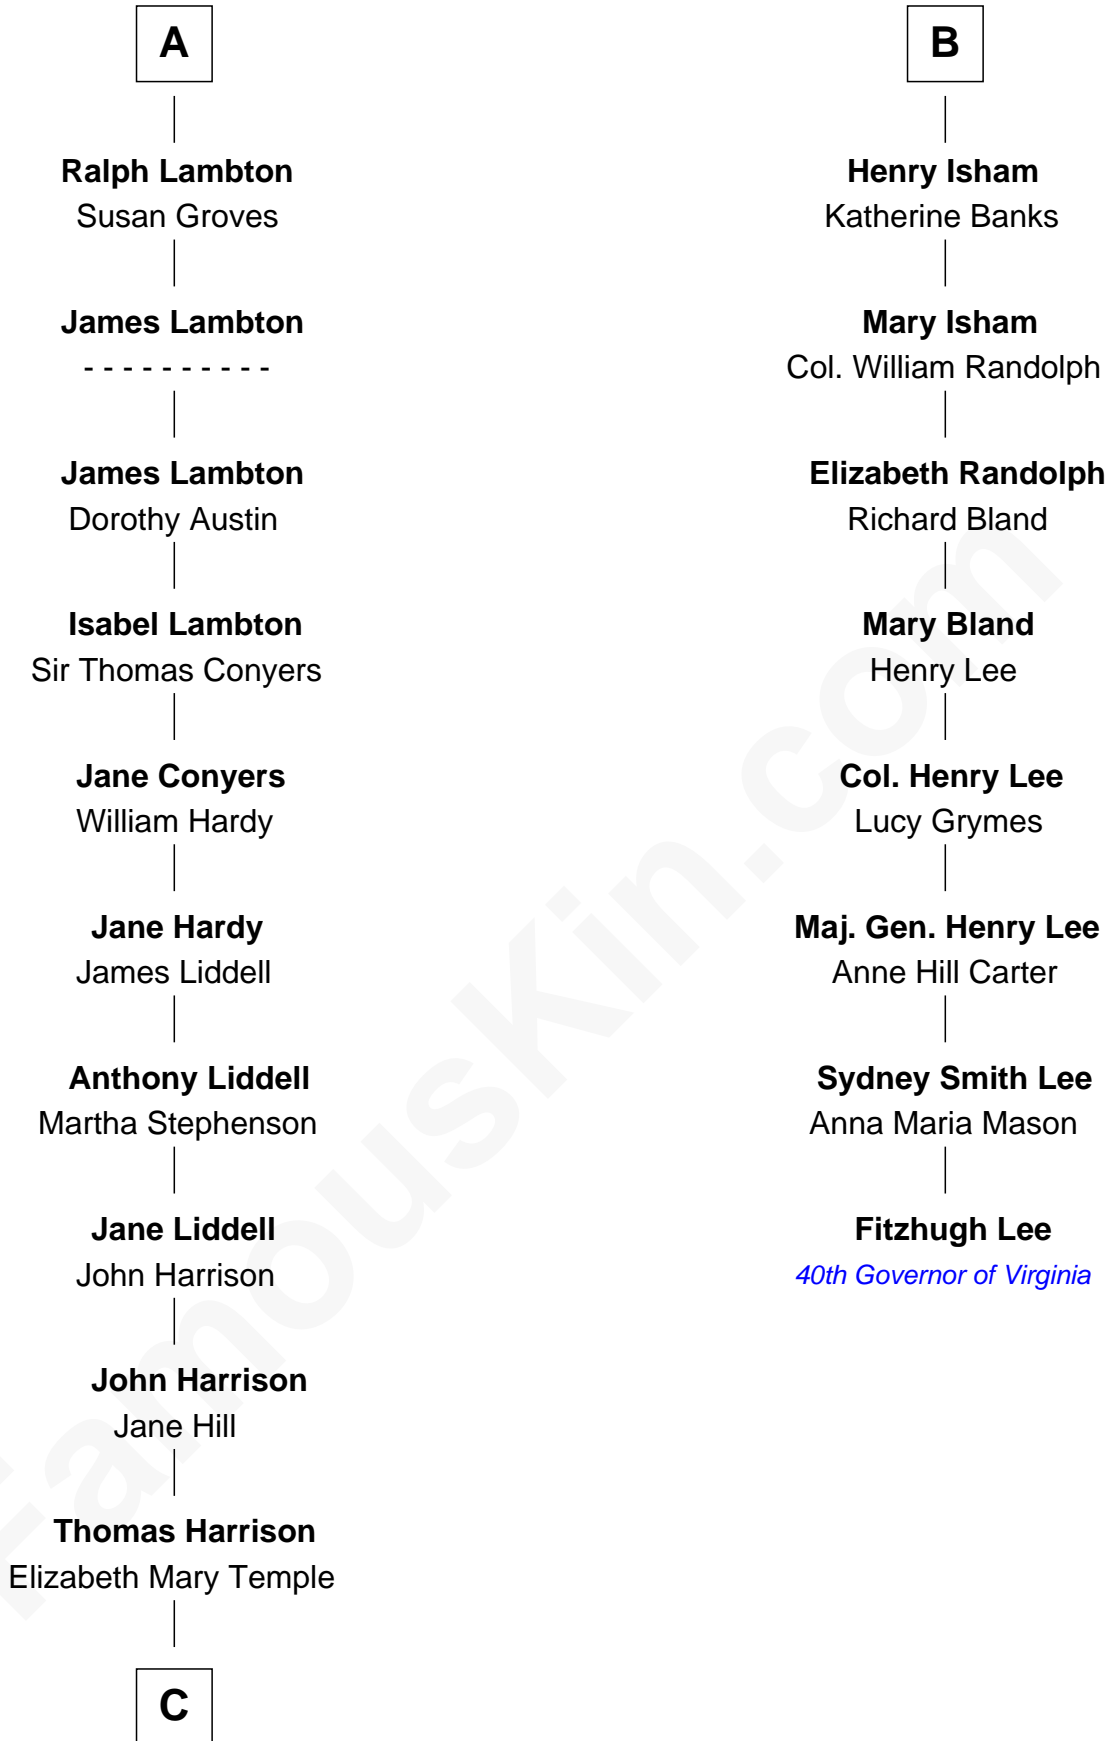

FamousKin.com
Relationship Chart of
Catherine Middleton
Princess of Wales

14th cousin 5 times removed of
Fitzhugh Lee
40th Governor of Virginia

C

Dorothy Harrison

Ronald John James Goldsmith

Carole Elizabeth Goldsmith

Michael Francis Middleton

Catherine Middleton

Princess of Wales

FamousKin.com