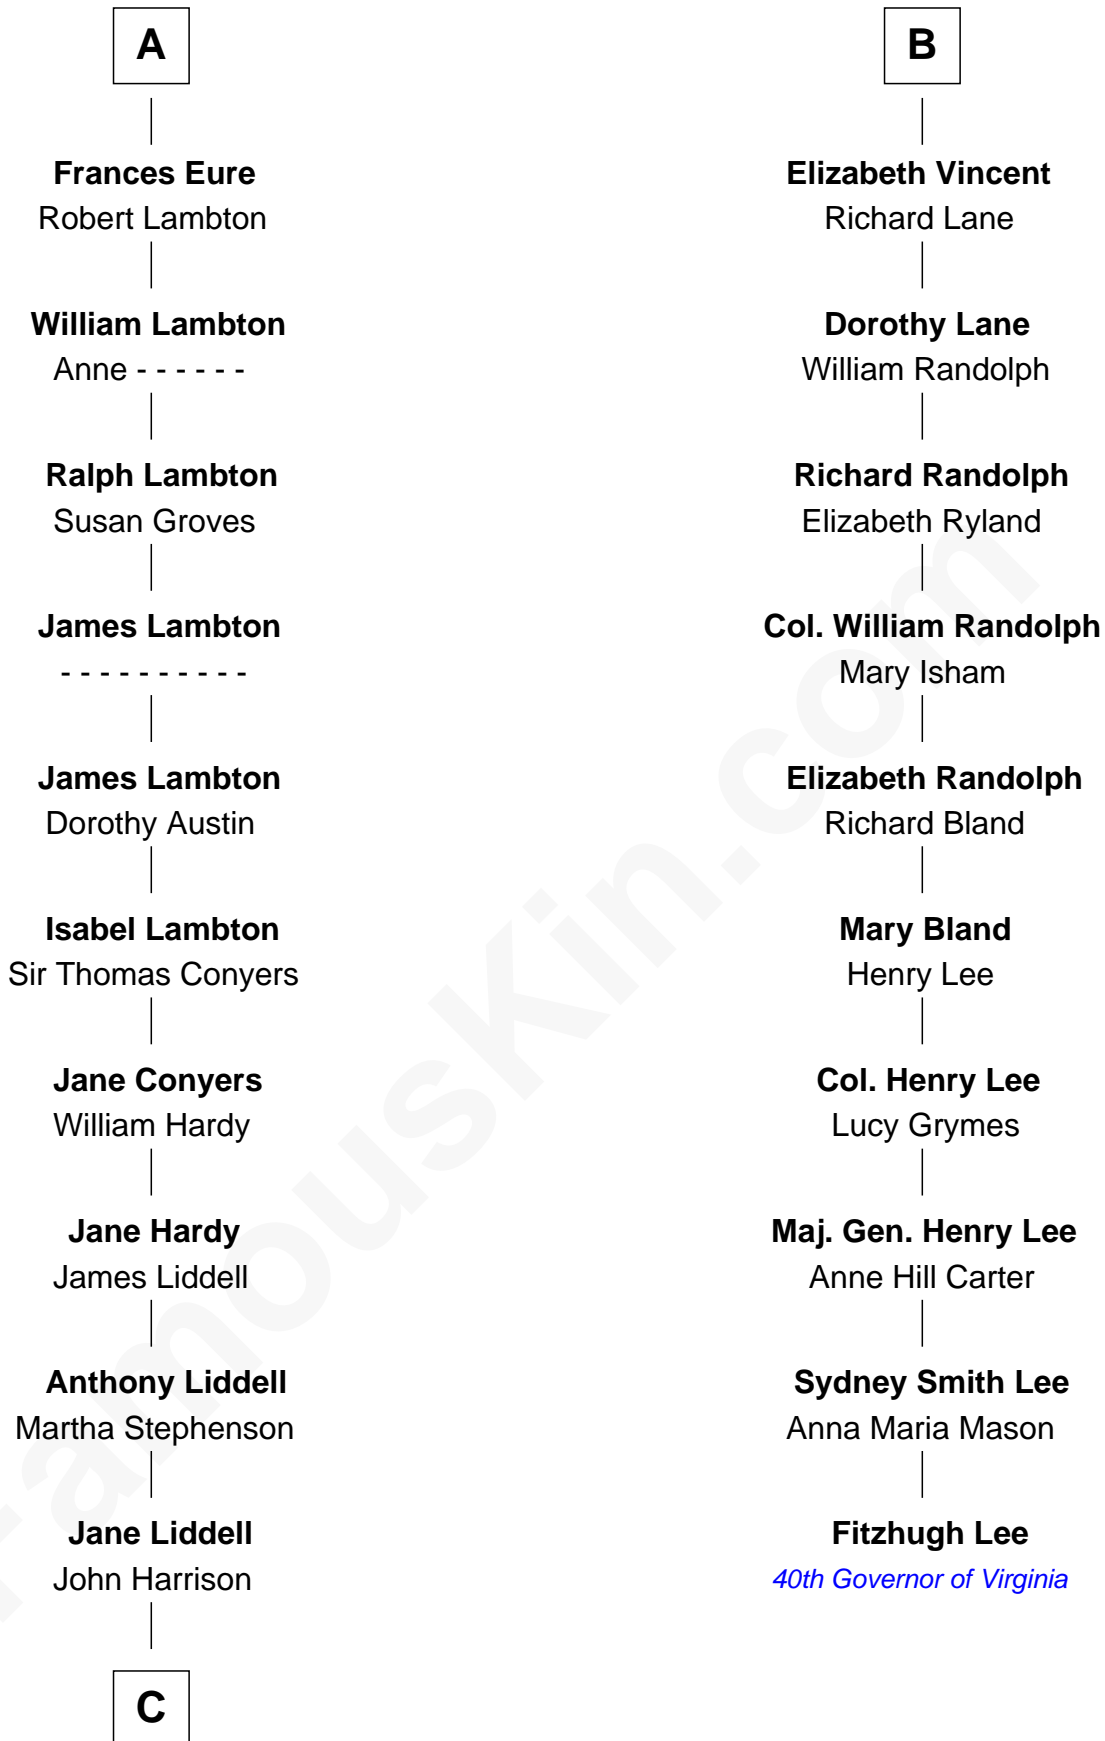

FamousKin.com
Relationship Chart of
Catherine Middleton
Princess of Wales

16th cousin 5 times removed of
Fitzhugh Lee
40th Governor of Virginia

C

John Harrison

Jane Hill

Thomas Harrison

Elizabeth Mary Temple

Dorothy Harrison

Ronald John James Goldsmith

Carole Elizabeth Goldsmith

Michael Francis Middleton

Catherine Middleton

Princess of Wales