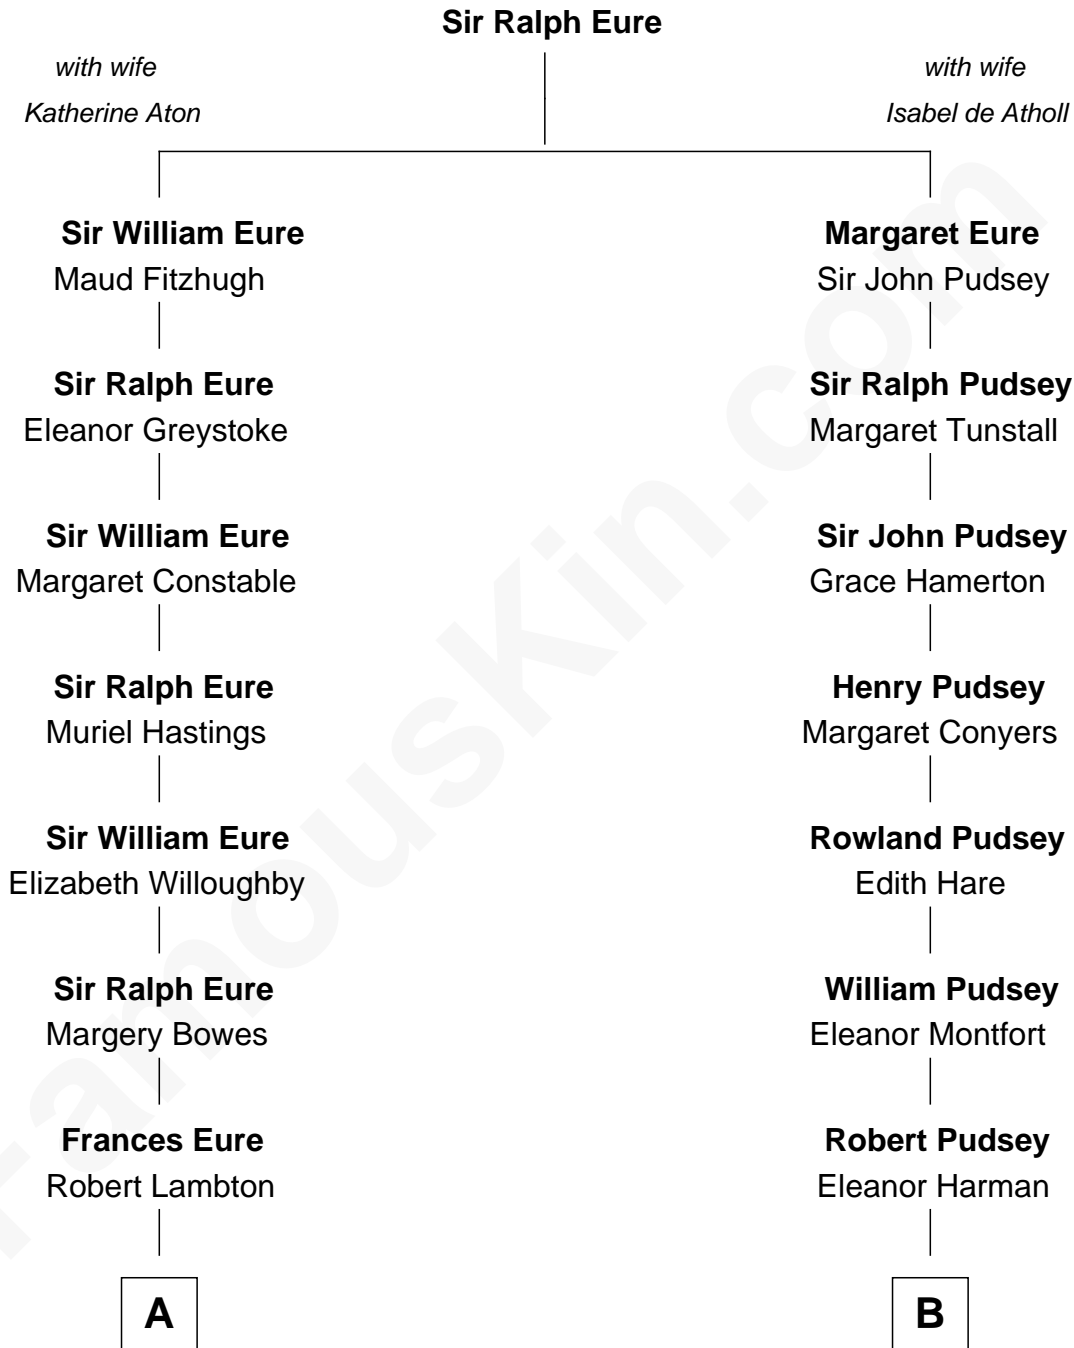

FamousKin.com
Relationship Chart of
Catherine Middleton
Princess of Wales

14th cousin 6 times removed of
Thomas Sim Lee
2nd and 7th Governor of Maryland

C

Thomas Harrison
Elizabeth Mary Temple

Dorothy Harrison
Ronald John James Goldsmith

Carole Elizabeth Goldsmith
Michael Francis Middleton

Catherine Middleton
Princess of Wales

FamousKin.com