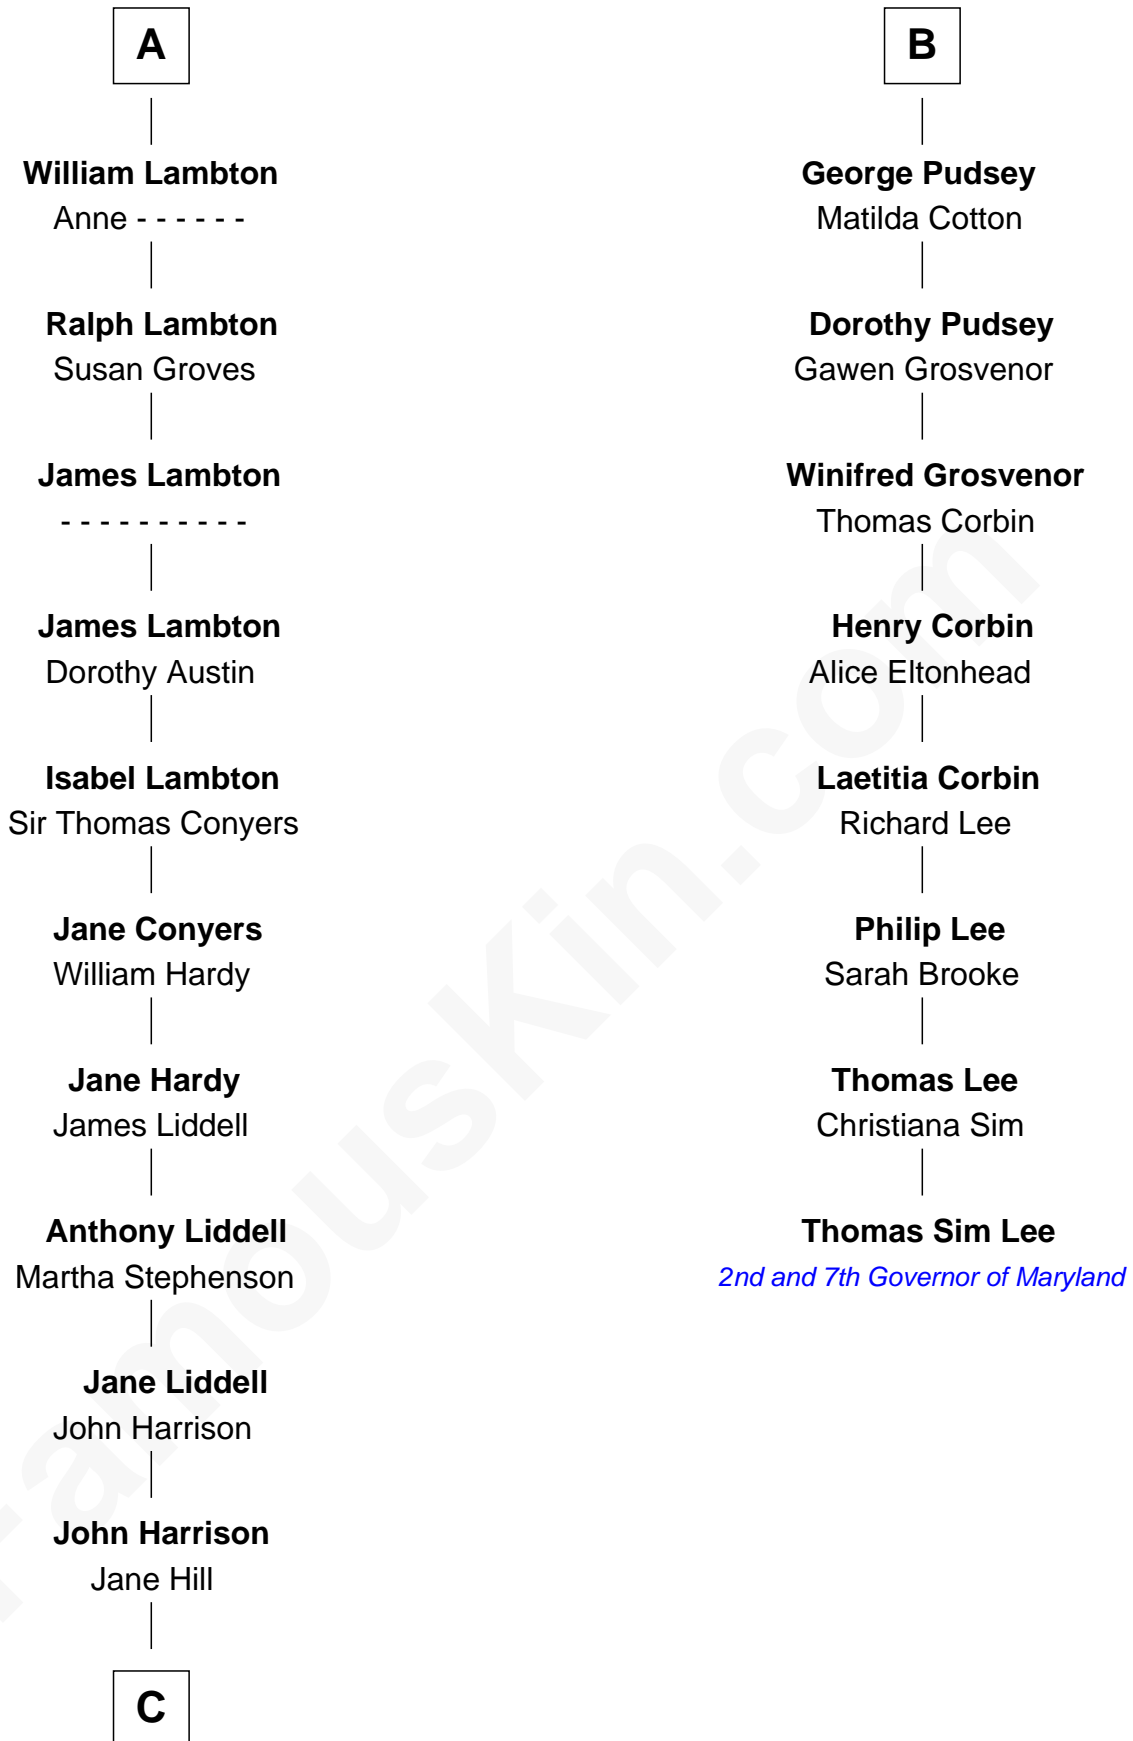

FamousKin.com
Relationship Chart of
Catherine Middleton
Princess of Wales

14th cousin 6 times removed of
Thomas Sim Lee
2nd and 7th Governor of Maryland

C

Thomas Harrison
Elizabeth Mary Temple

Dorothy Harrison
Ronald John James Goldsmith

Carole Elizabeth Goldsmith
Michael Francis Middleton

Catherine Middleton
Princess of Wales

FamousKin.com