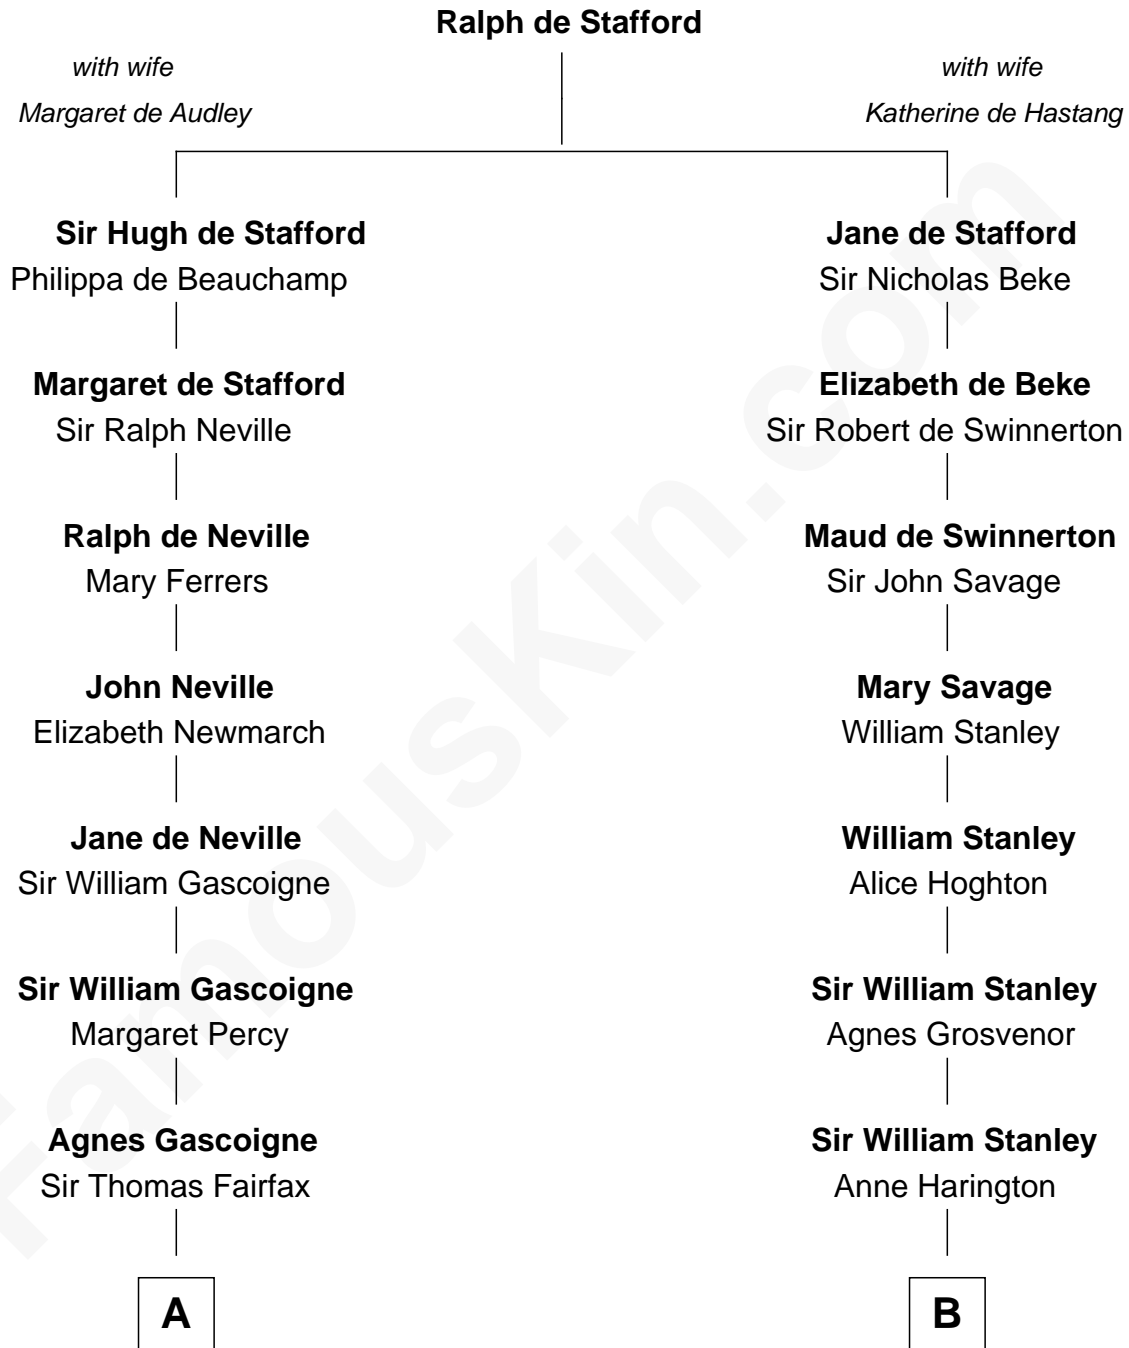

FamousKin.com
Relationship Chart of
Catherine Middleton
Princess of Wales

14th cousin 7 times removed of

Thomas Sim Lee
2nd and 7th Governor of Maryland

C

Francis Martineau Lupton

Harriet Albina Davis

Olive Christina Lupton

Richard Noel Middleton

Peter Francis Middleton

Valerie Glassborow

Michael Francis Middleton

Carole Elizabeth Goldsmith

Catherine Middleton

Princess of Wales