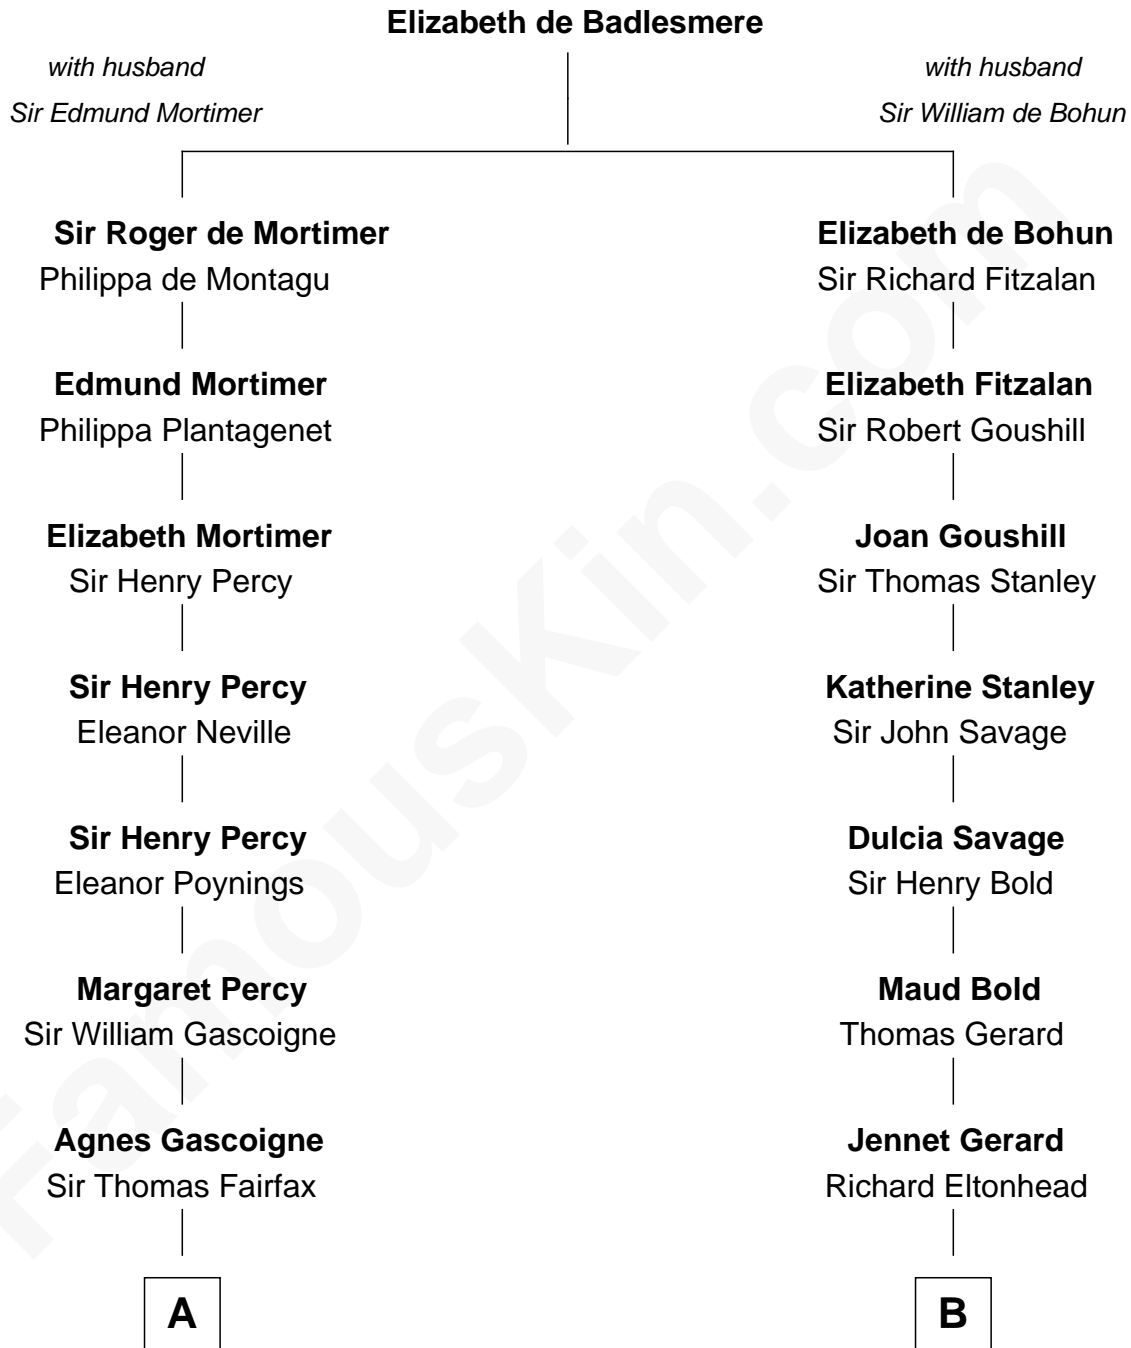

FamousKin.com
Relationship Chart of
Catherine Middleton
Princess of Wales

13th cousin 8 times removed of
Thomas Sim Lee
2nd and 7th Governor of Maryland

C

Francis Martineau Lupton

Harriet Albina Davis

Olive Christina Lupton

Richard Noel Middleton

Peter Francis Middleton

Valerie Glassborow

Michael Francis Middleton

Carole Elizabeth Goldsmith

Catherine Middleton

Princess of Wales