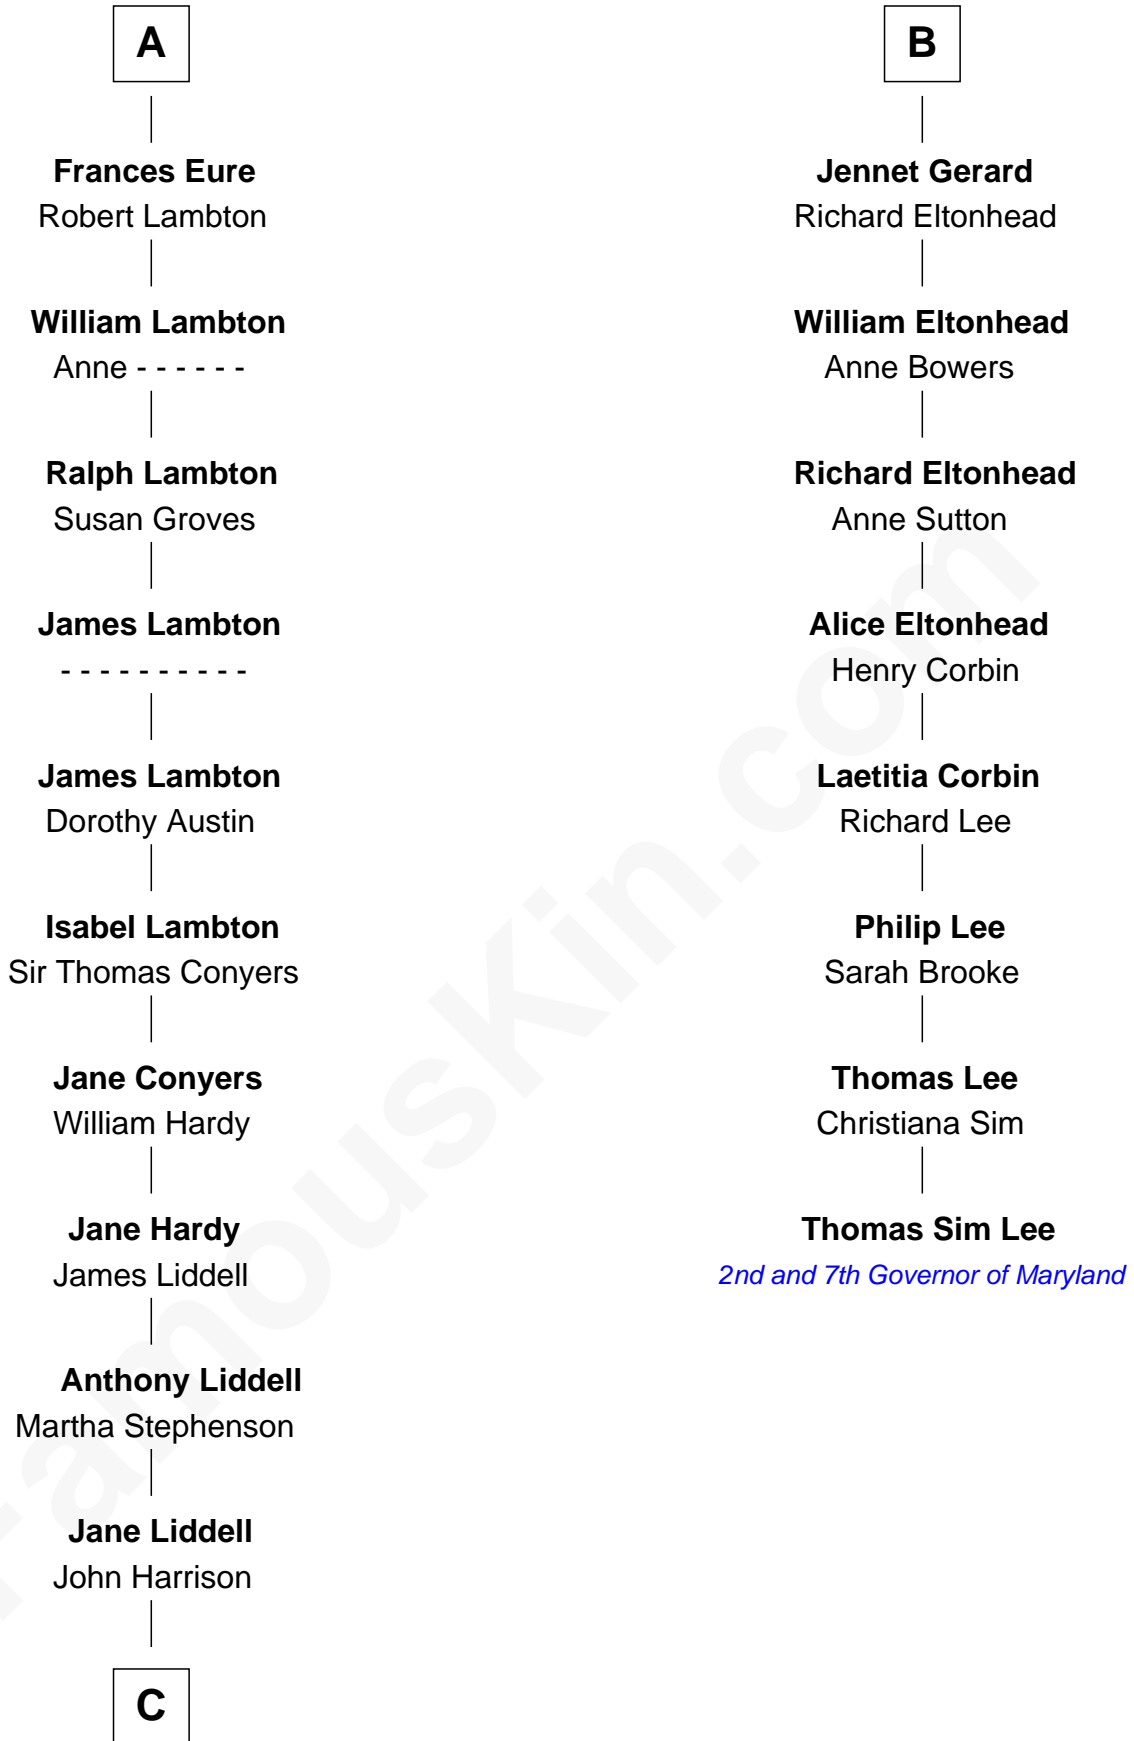

FamousKin.com
Relationship Chart of
Catherine Middleton
Princess of Wales

14th cousin 7 times removed of

Thomas Sim Lee
2nd and 7th Governor of Maryland

Edmund Fitzalan
 Alice de Warenne

C

John Harrison

Jane Hill

Thomas Harrison

Elizabeth Mary Temple

Dorothy Harrison

Ronald John James Goldsmith

Carole Elizabeth Goldsmith

Michael Francis Middleton

Catherine Middleton

Princess of Wales