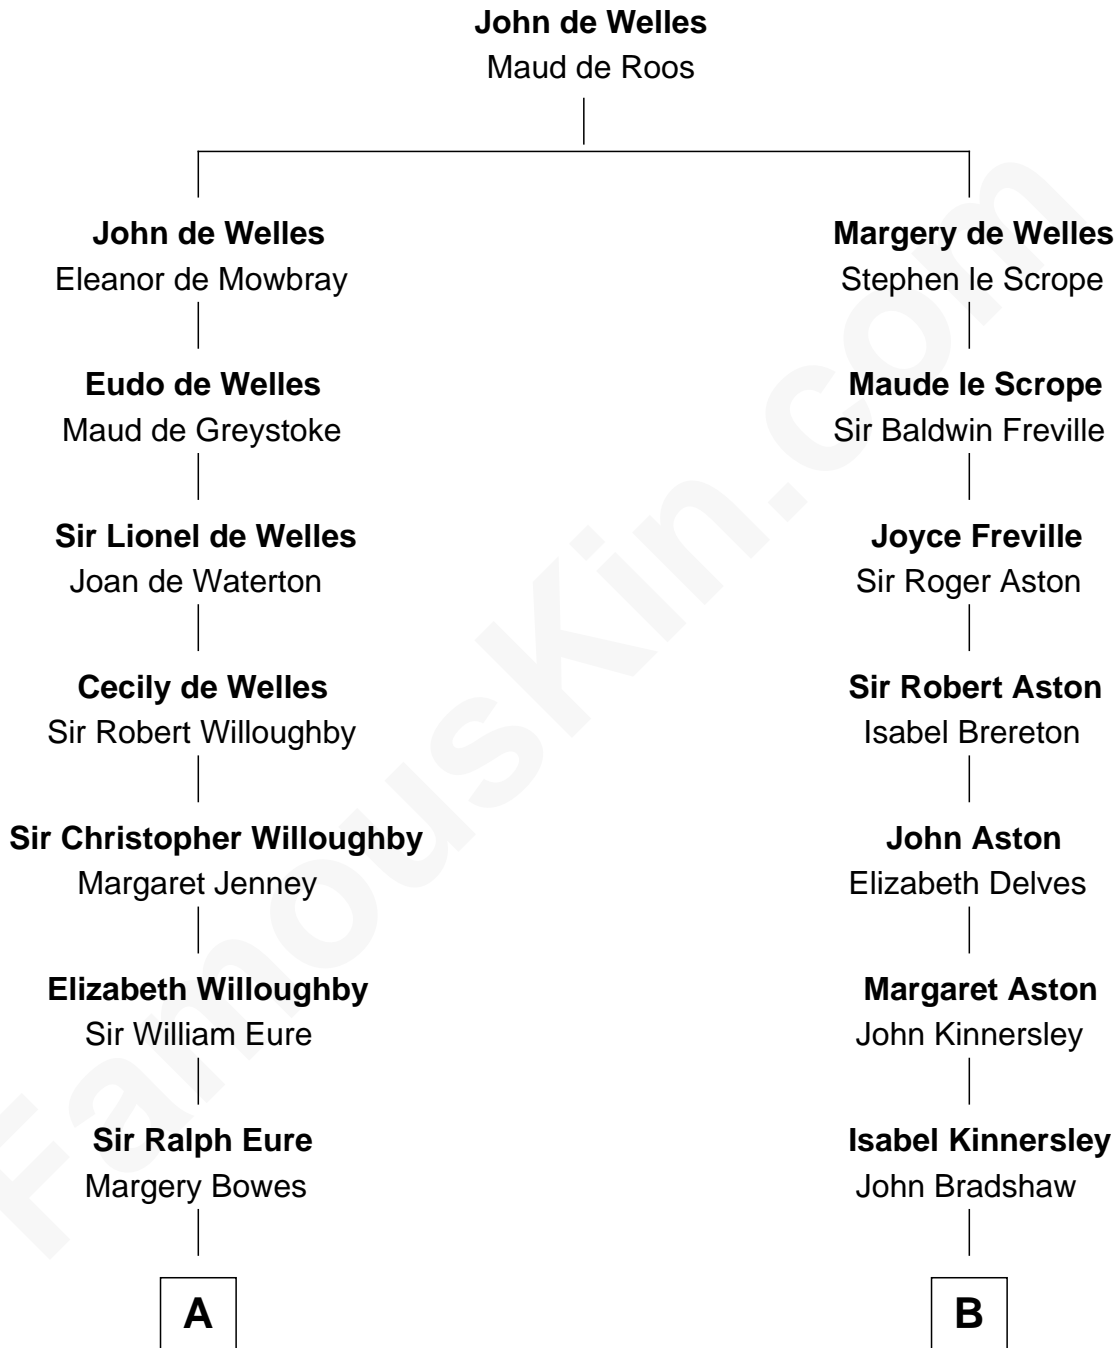

FamousKin.com
Relationship Chart of
Catherine Middleton
Princess of Wales

16th cousin 5 times removed of
Thomas Sim Lee
2nd and 7th Governor of Maryland

C

John Harrison

Jane Hill

Thomas Harrison

Elizabeth Mary Temple

Dorothy Harrison

Ronald John James Goldsmith

Carole Elizabeth Goldsmith

Michael Francis Middleton

Catherine Middleton

Princess of Wales