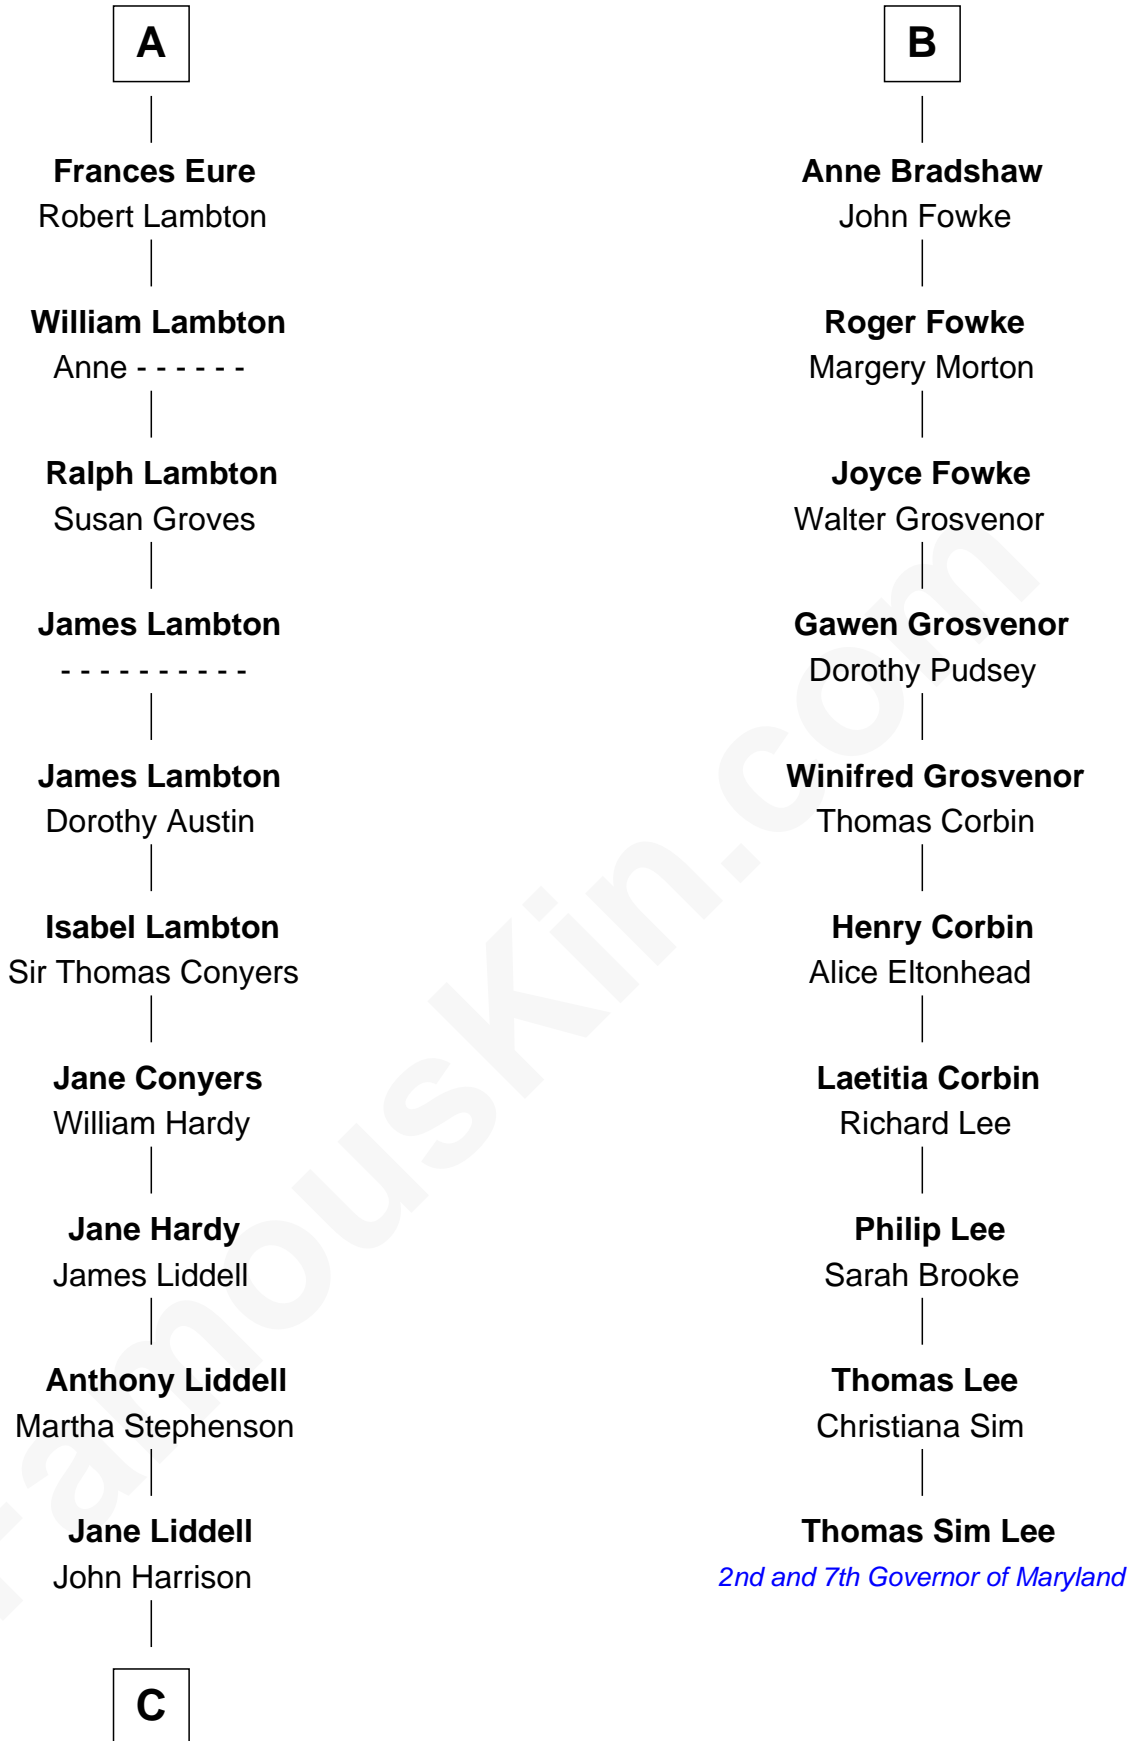

FamousKin.com
Relationship Chart of
Catherine Middleton
Princess of Wales

16th cousin 5 times removed of
Thomas Sim Lee
2nd and 7th Governor of Maryland

C

John Harrison

Jane Hill

Thomas Harrison

Elizabeth Mary Temple

Dorothy Harrison

Ronald John James Goldsmith

Carole Elizabeth Goldsmith

Michael Francis Middleton

Catherine Middleton

Princess of Wales