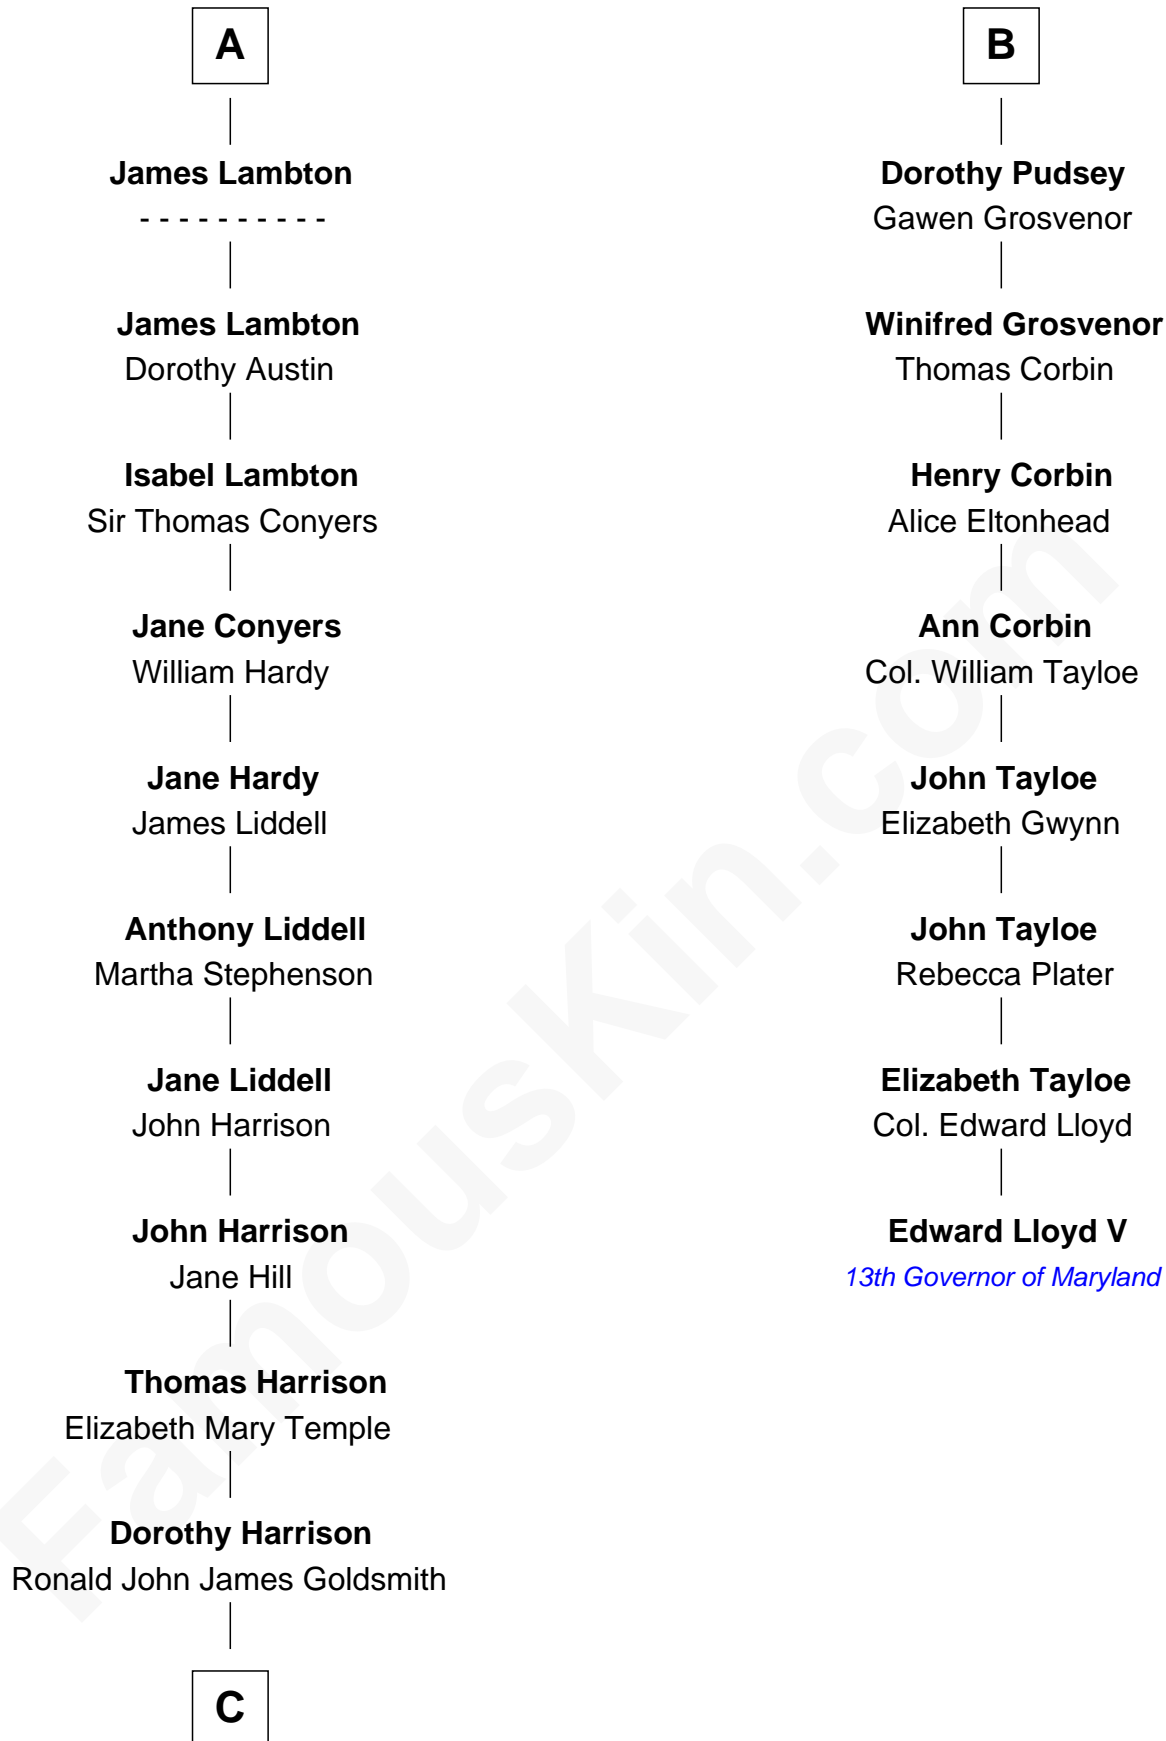

## Relationship Chart of

### Catherine Middleton

*Princess of Wales*

14th cousin 4 times removed of

**Edward Lloyd V**  
*13th Governor of Maryland*

C

Carole Elizabeth Goldsmith

Michael Francis Middleton

Catherine Middleton

*Princess of Wales*

FamousKin.com