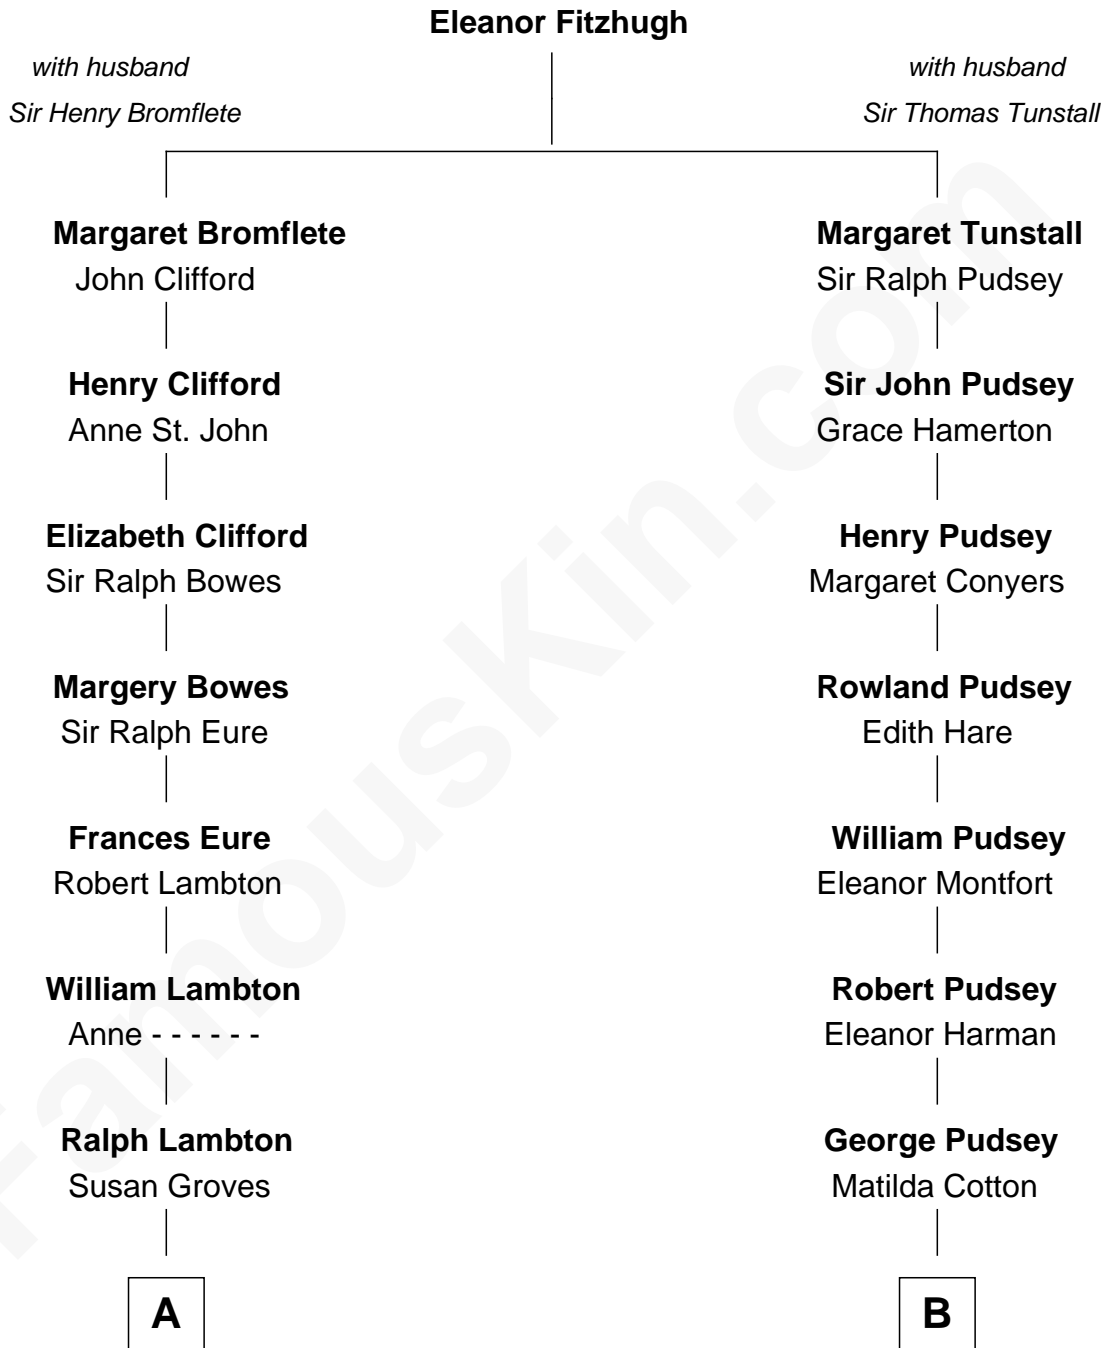

## Relationship Chart of

### Catherine Middleton

*Princess of Wales*

14th cousin 4 times removed of

**Edward Lloyd V**  
*13th Governor of Maryland*

C

Carole Elizabeth Goldsmith

Michael Francis Middleton

Catherine Middleton

*Princess of Wales*

FamousKin.com