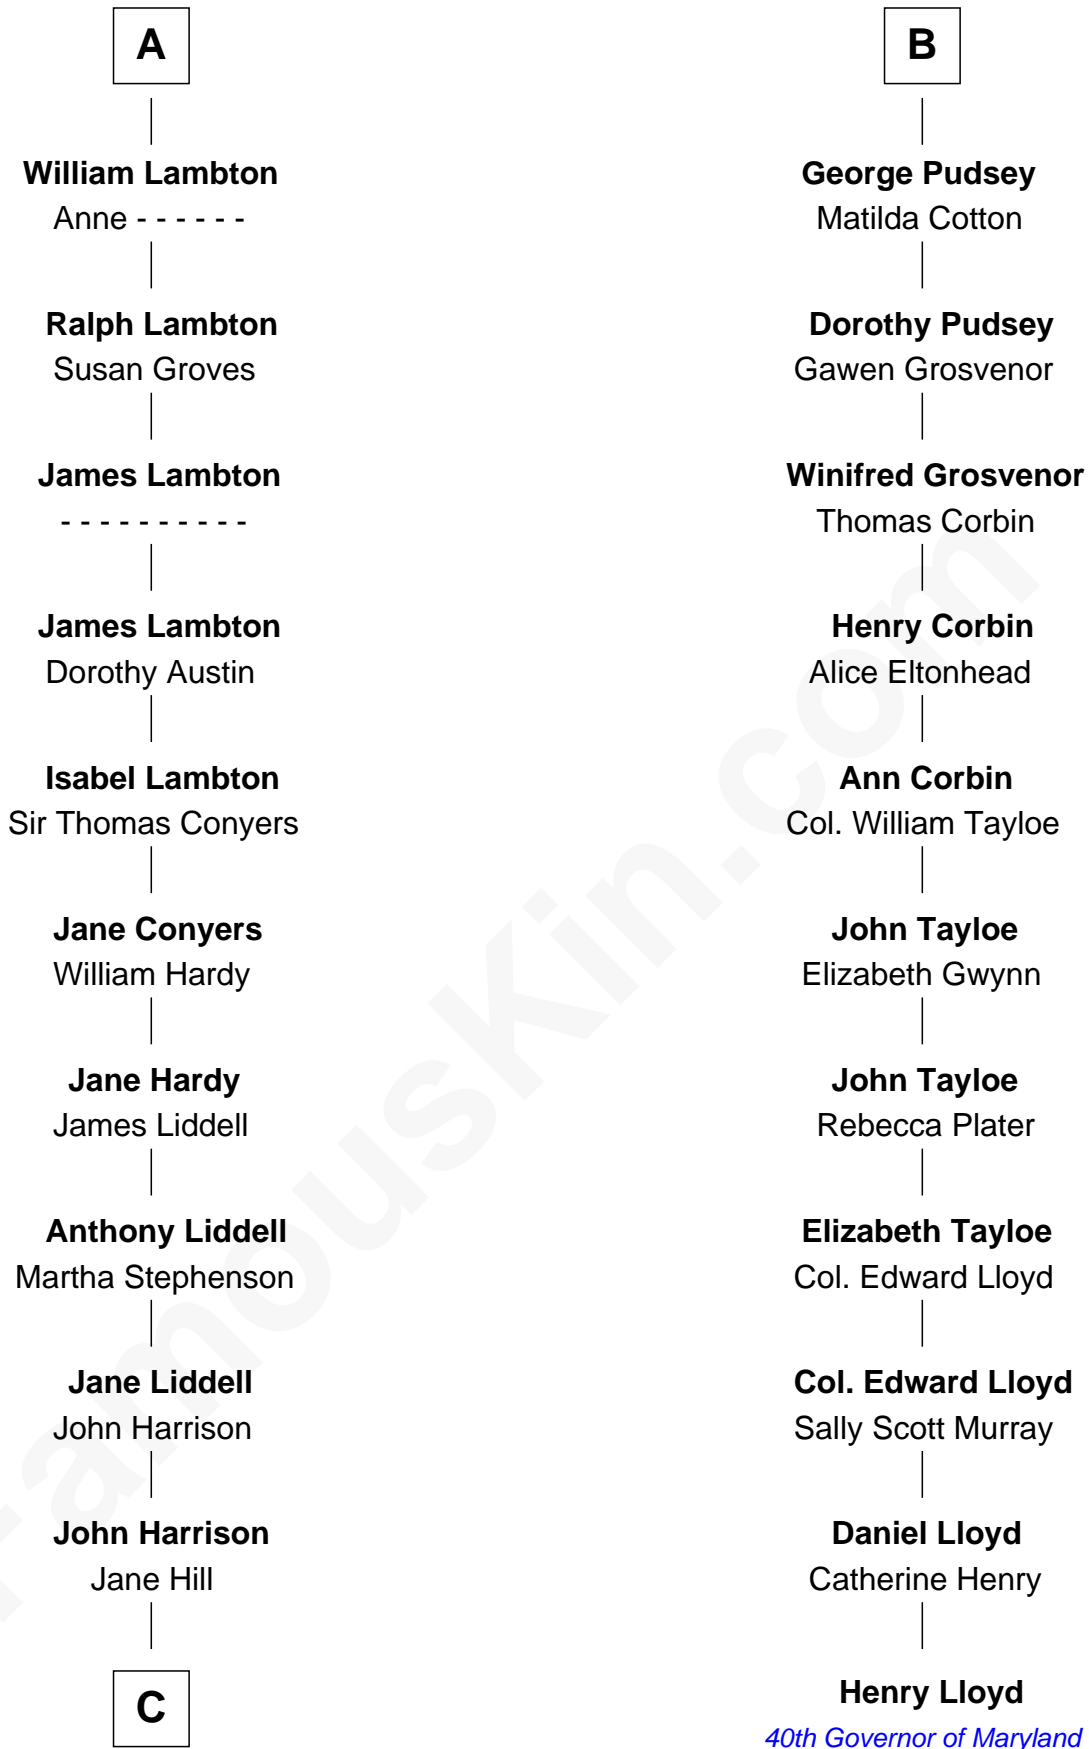

FamousKin.com
Relationship Chart of
Catherine Middleton
Princess of Wales

17th cousin 3 times removed of
Henry Lloyd
40th Governor of Maryland

C

—
Thomas Harrison
Elizabeth Mary Temple

—
Dorothy Harrison
Ronald John James Goldsmith

—
Carole Elizabeth Goldsmith
Michael Francis Middleton

—
Catherine Middleton
Princess of Wales

FamousKin.com