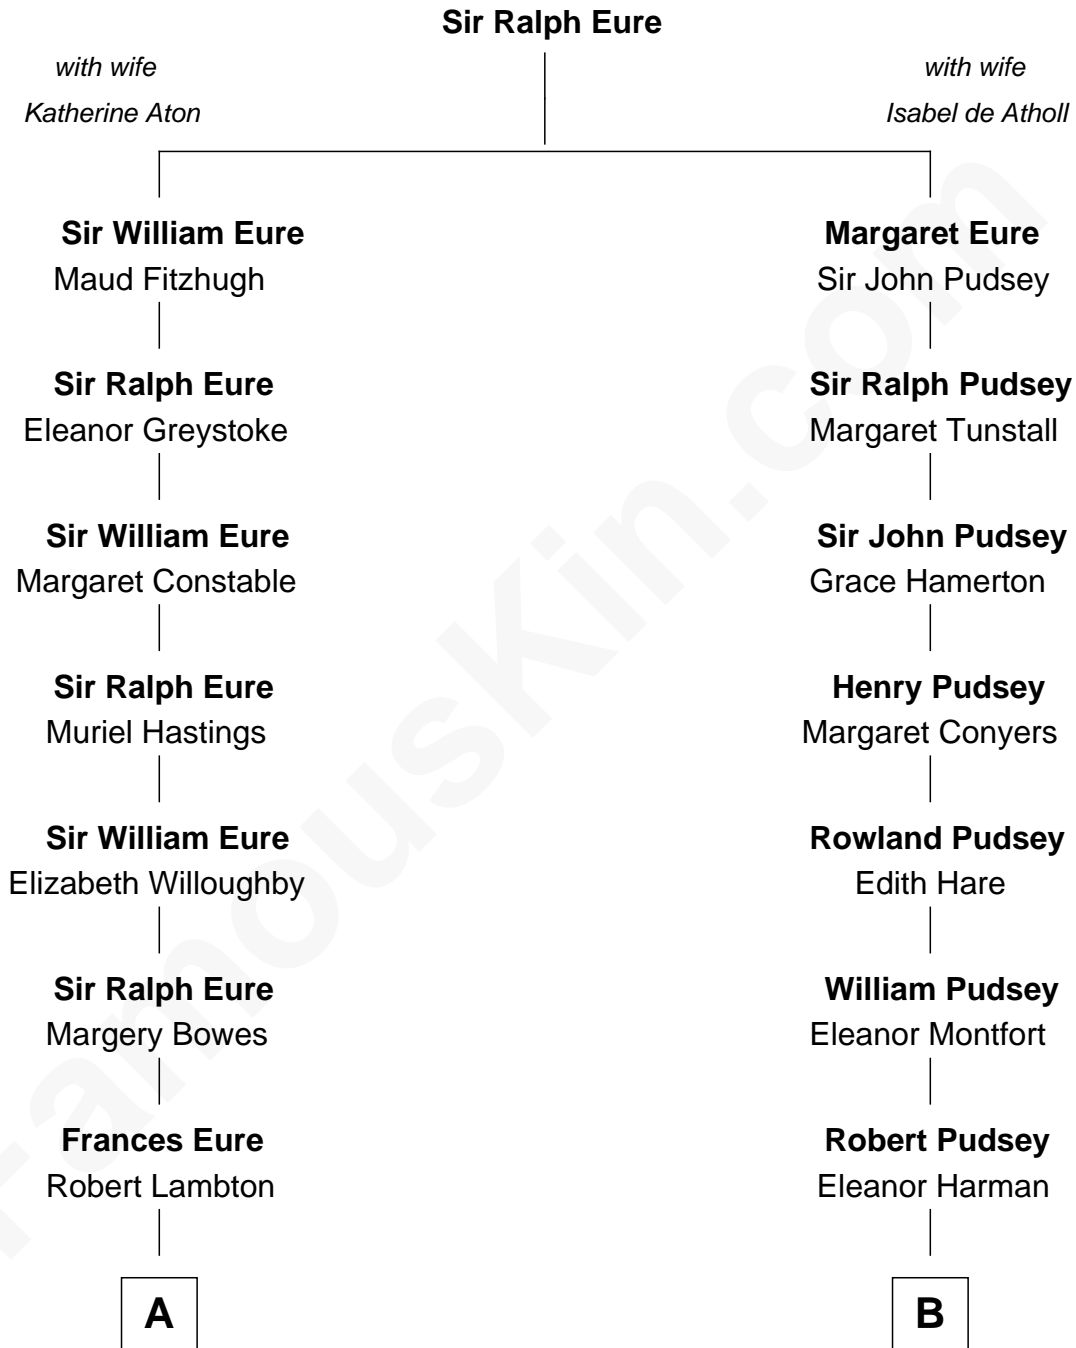

FamousKin.com
Relationship Chart of
Catherine Middleton
Princess of Wales

17th cousin 3 times removed of
Henry Lloyd
40th Governor of Maryland

C

—
Thomas Harrison
Elizabeth Mary Temple

—
Dorothy Harrison
Ronald John James Goldsmith

—
Carole Elizabeth Goldsmith
Michael Francis Middleton

—
Catherine Middleton
Princess of Wales

FamousKin.com