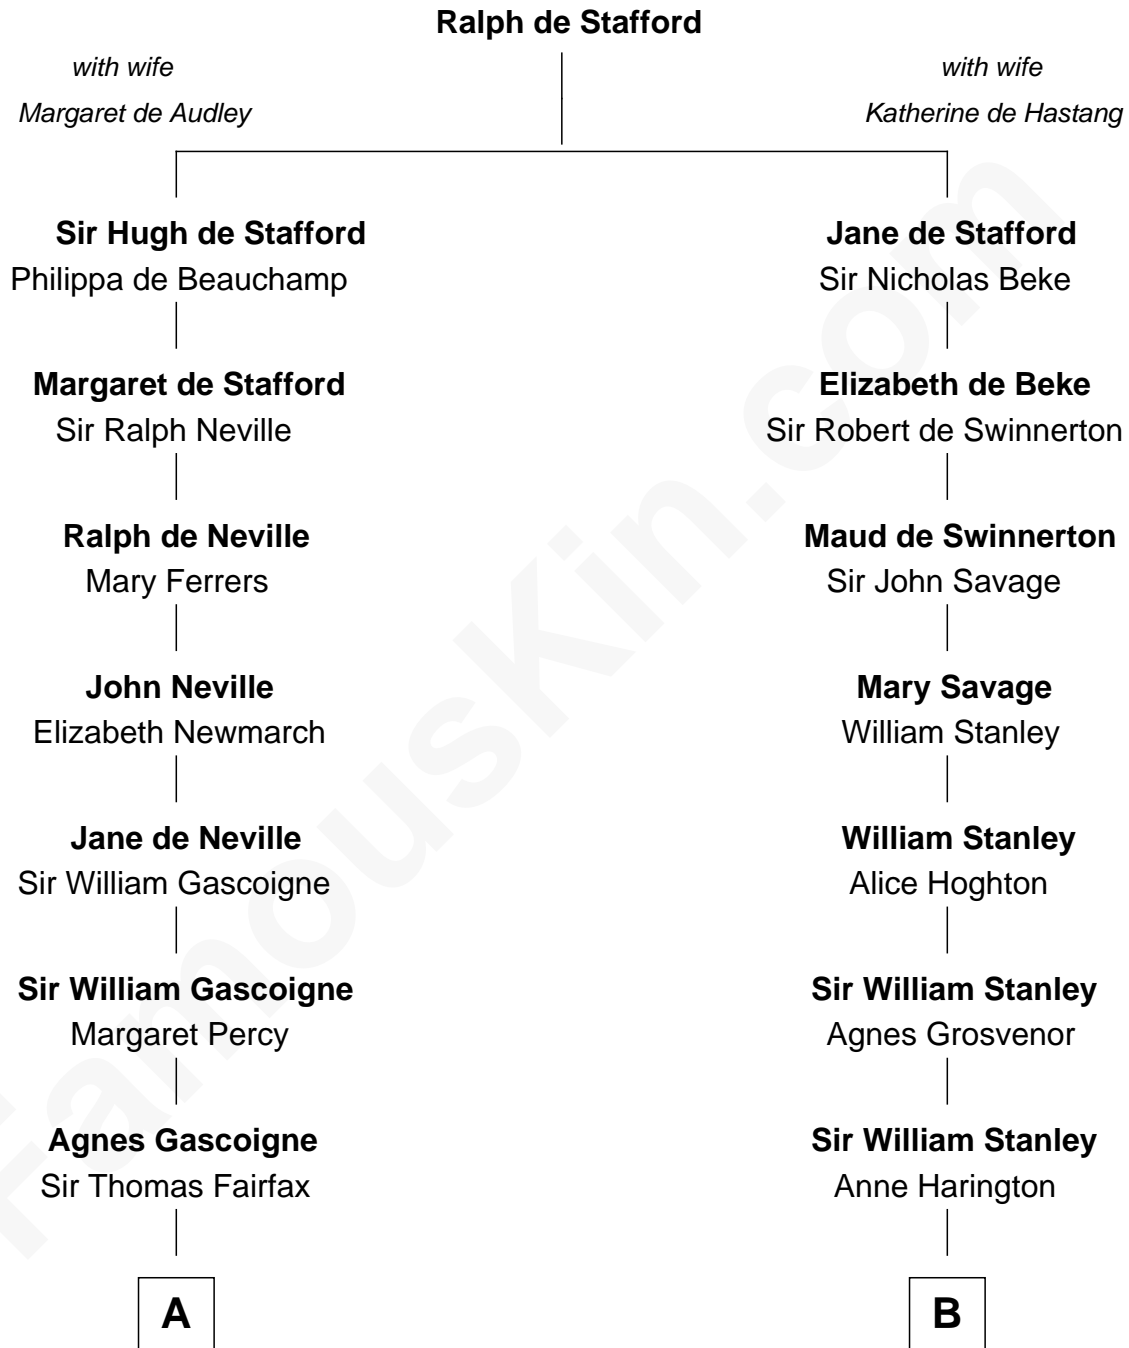

FamousKin.com
Relationship Chart of
Catherine Middleton
Princess of Wales

17th cousin 4 times removed of

Henry Lloyd
40th Governor of Maryland

C

Francis Martineau Lupton

Harriet Albina Davis

Olive Christina Lupton

Richard Noel Middleton

Peter Francis Middleton

Valerie Glassborow

Michael Francis Middleton

Carole Elizabeth Goldsmith

Catherine Middleton

Princess of Wales

FamousKin.com