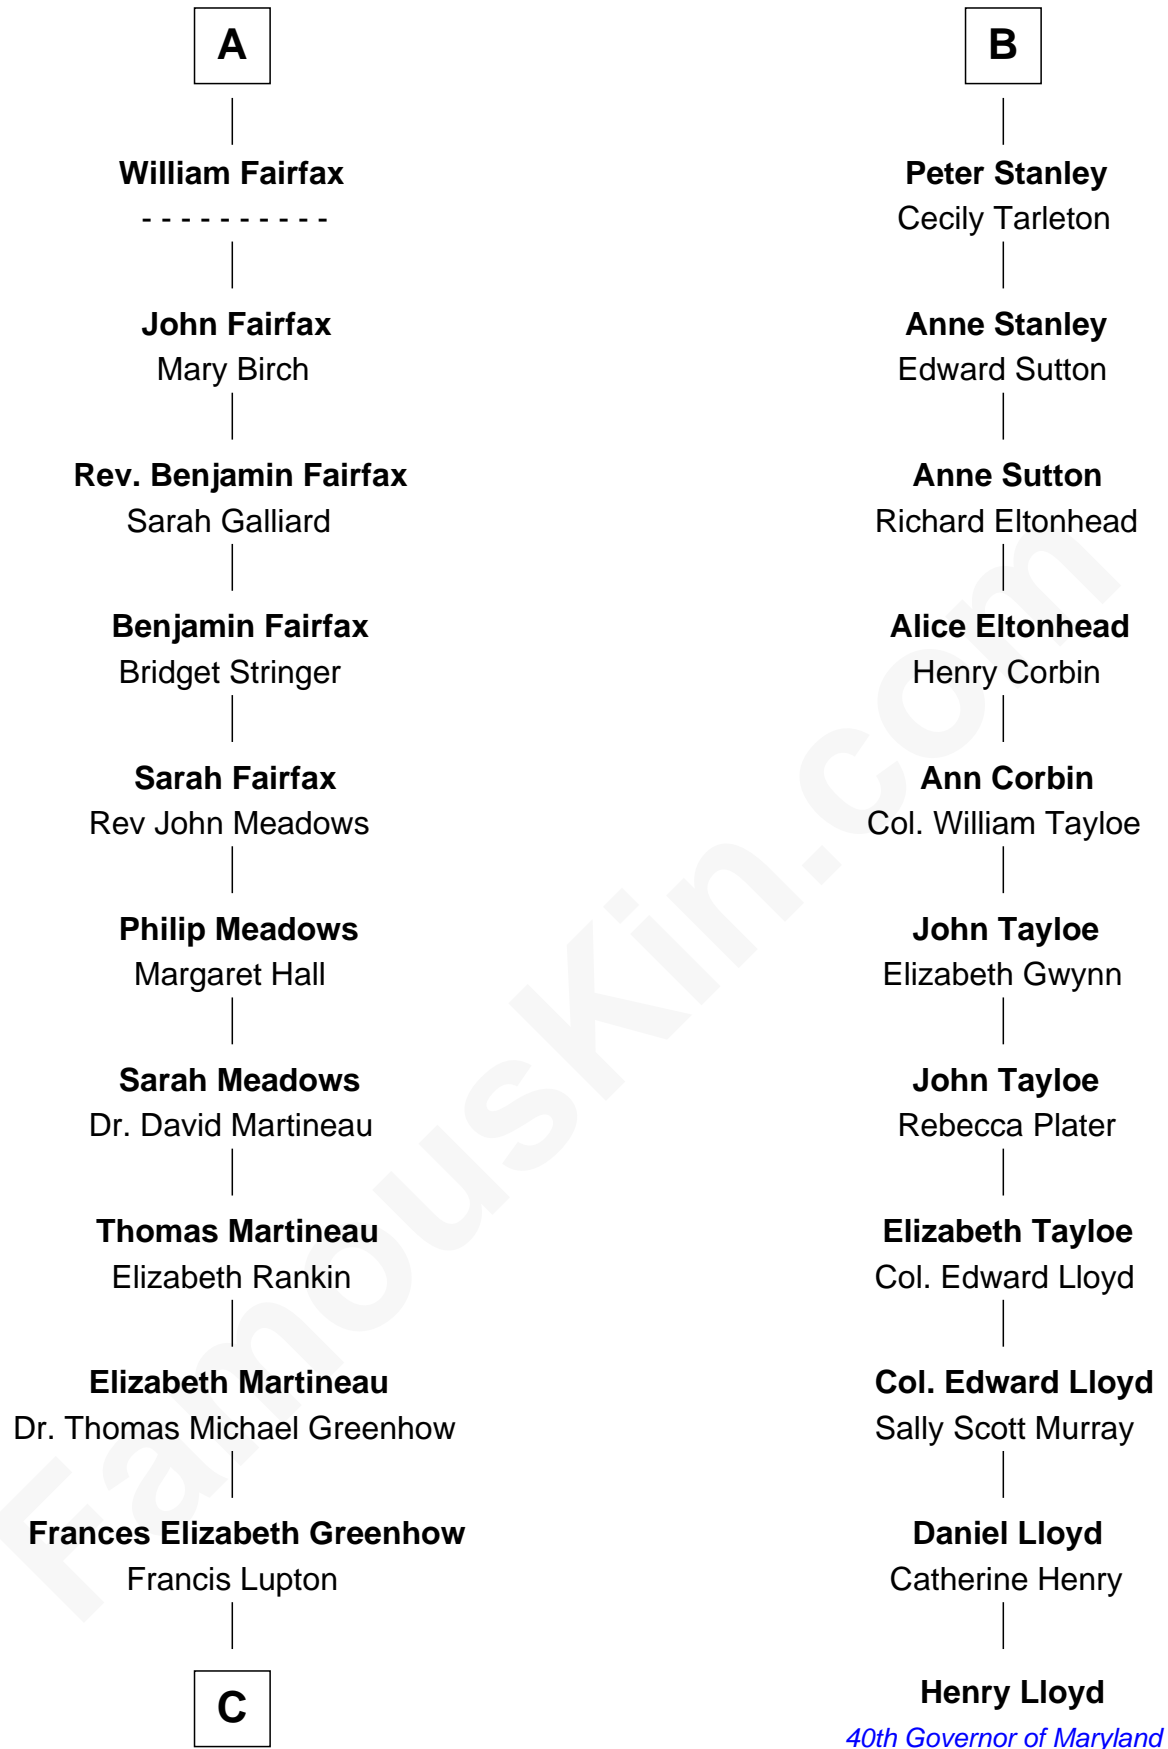

FamousKin.com
Relationship Chart of
Catherine Middleton
Princess of Wales

17th cousin 4 times removed of

Henry Lloyd
40th Governor of Maryland

C

Francis Martineau Lupton

Harriet Albina Davis

Olive Christina Lupton

Richard Noel Middleton

Peter Francis Middleton

Valerie Glassborow

Michael Francis Middleton

Carole Elizabeth Goldsmith

Catherine Middleton

Princess of Wales

FamousKin.com