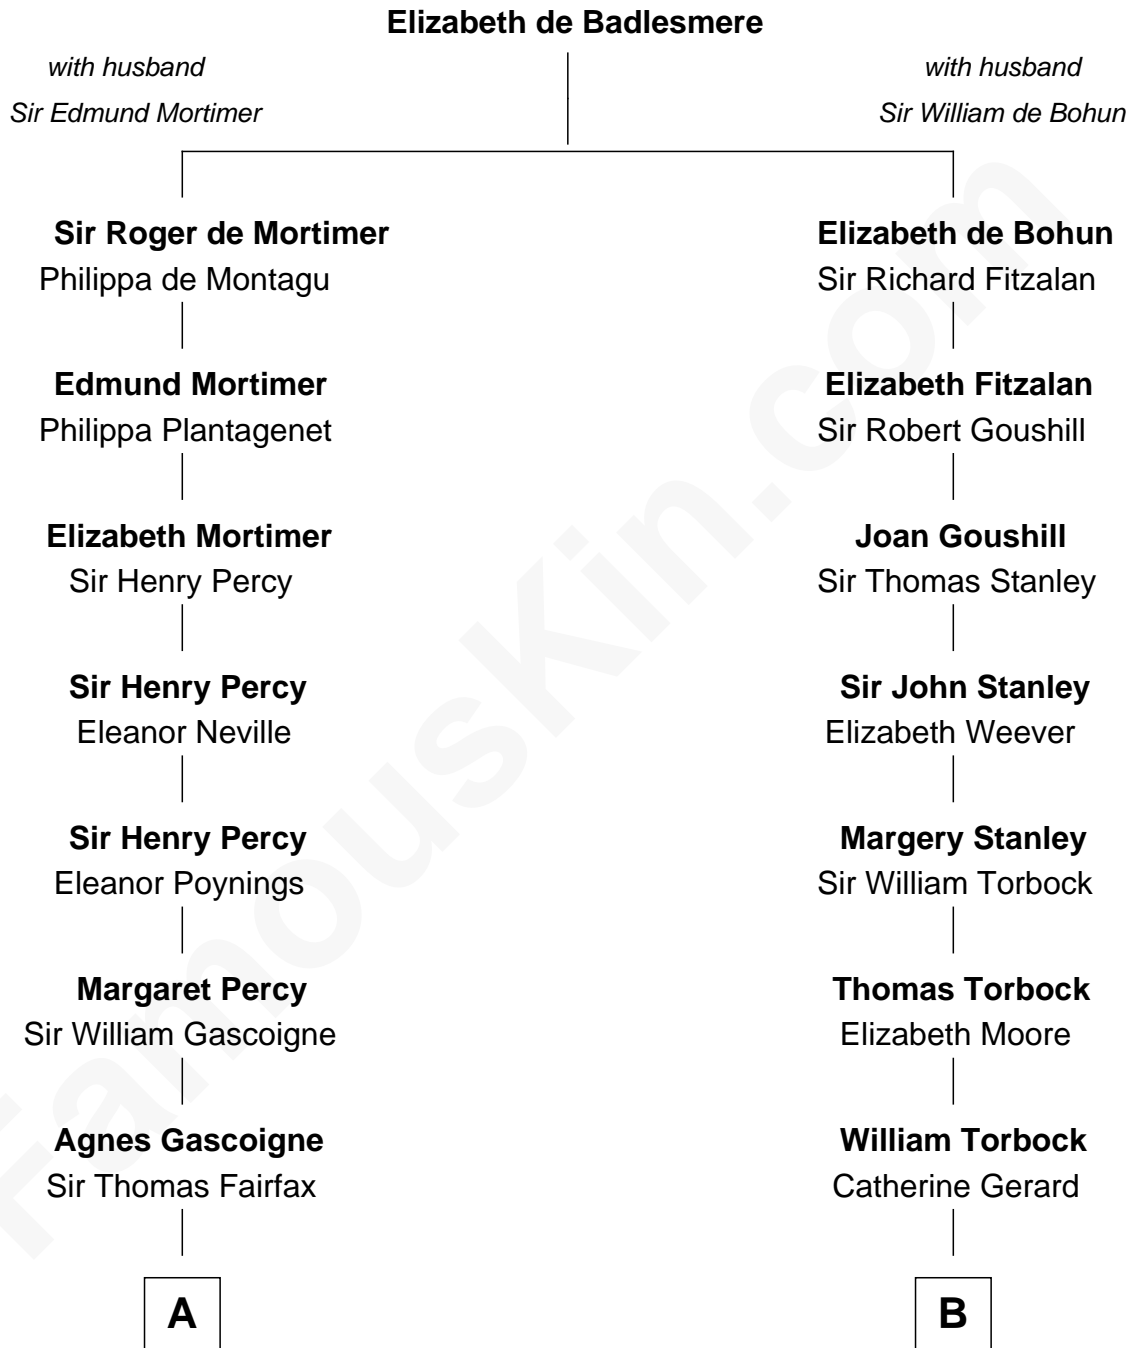

**FamousKin.com**  
**Relationship Chart of**  
**Catherine Middleton**  
*Princess of Wales*

**16th cousin 5 times removed of**  
**Henry Lloyd**  
*40th Governor of Maryland*

**C**

Francis Martineau Lupton

Harriet Albina Davis

Olive Christina Lupton

Richard Noel Middleton

Peter Francis Middleton

Valerie Glassborow

Michael Francis Middleton

Carole Elizabeth Goldsmith

Catherine Middleton

*Princess of Wales*

FamousKin.com