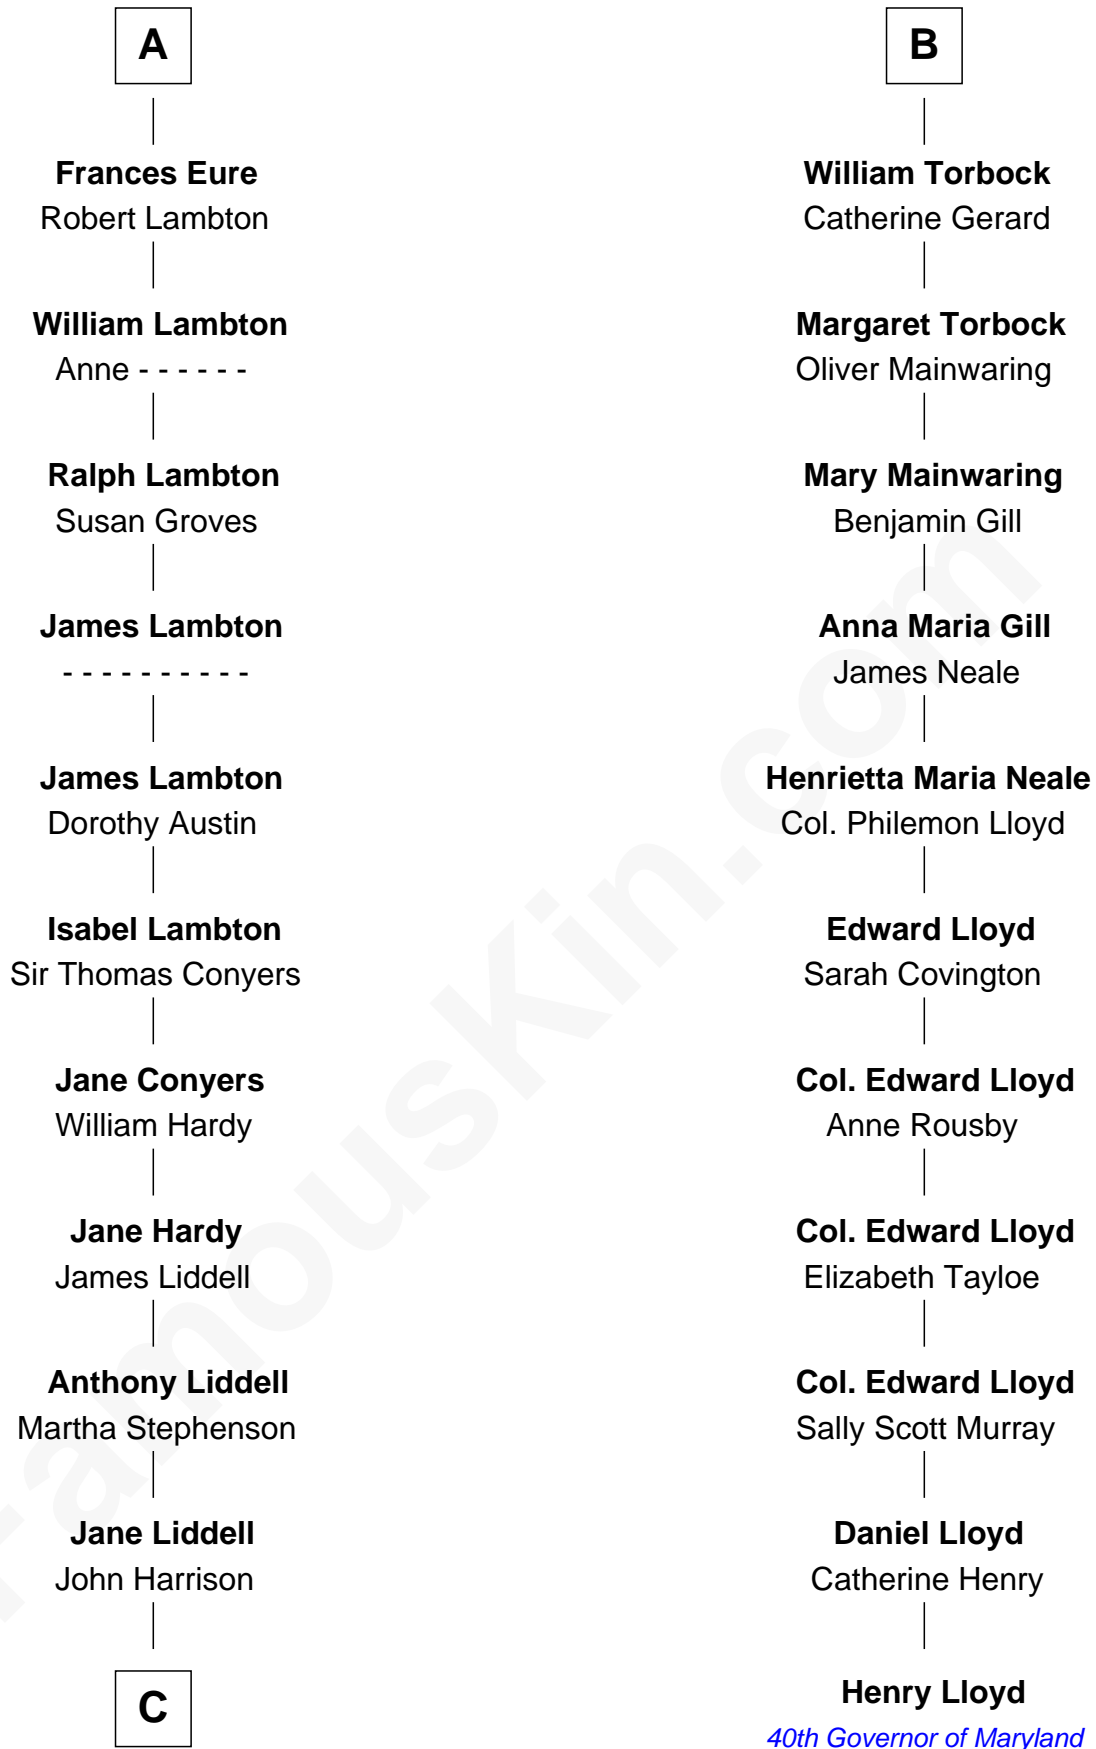

FamousKin.com
Relationship Chart of
Catherine Middleton
Princess of Wales

17th cousin 4 times removed of
Henry Lloyd
40th Governor of Maryland

Edmund Fitzalan
 Alice de Warenne

C

—
John Harrison

Jane Hill

—
Thomas Harrison

Elizabeth Mary Temple

—
Dorothy Harrison

Ronald John James Goldsmith

—
Carole Elizabeth Goldsmith

Michael Francis Middleton

—
Catherine Middleton

Princess of Wales