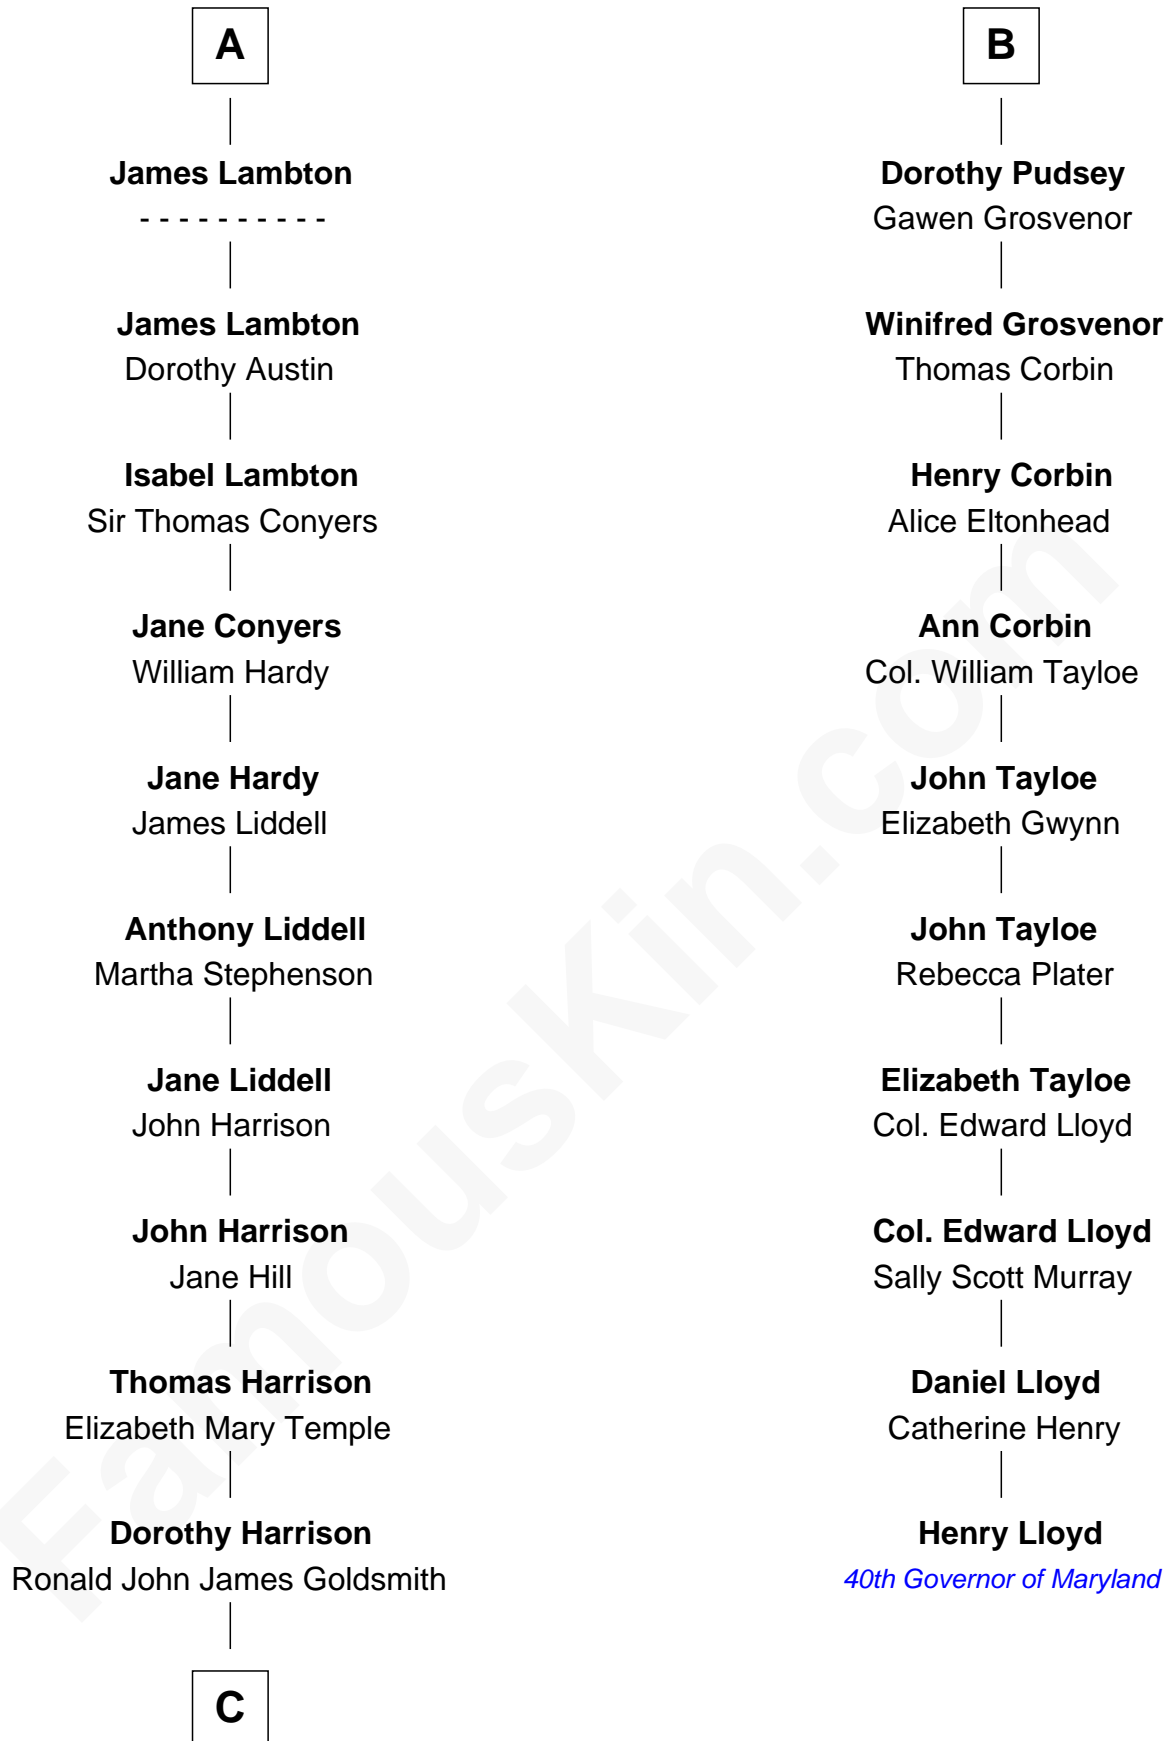

**FamousKin.com**  
**Relationship Chart of**  
**Catherine Middleton**  
*Princess of Wales*

**16th cousin 2 times removed of**  
**Henry Lloyd**  
*40th Governor of Maryland*

C

Carole Elizabeth Goldsmith

Michael Francis Middleton

Catherine Middleton

*Princess of Wales*

FamousKin.com