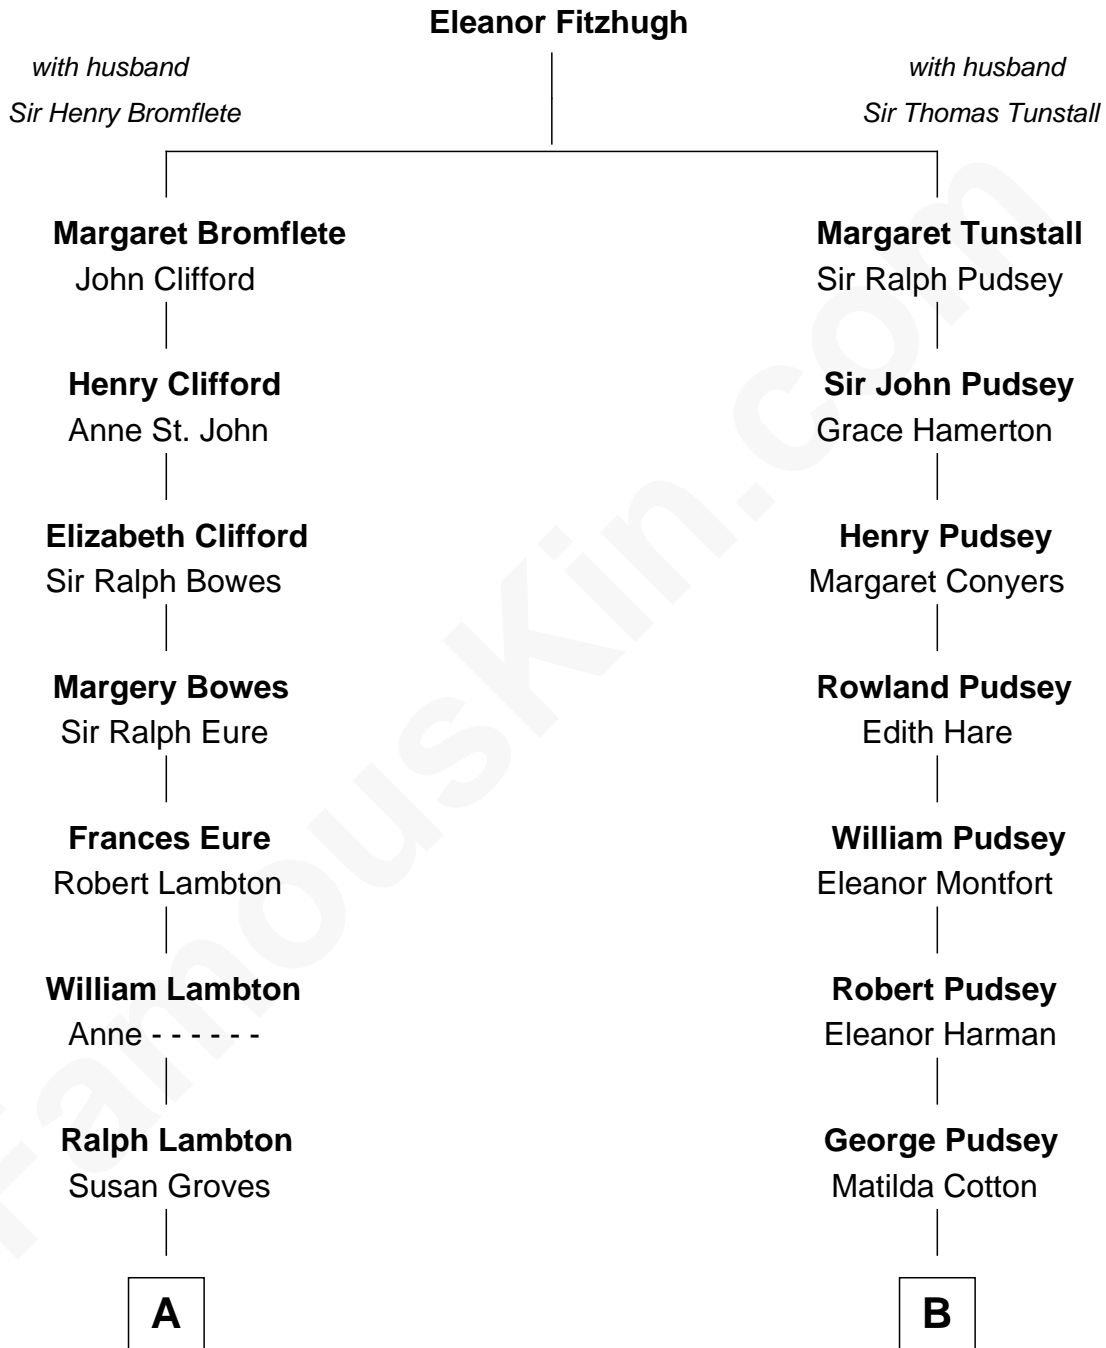

**FamousKin.com**  
**Relationship Chart of**  
**Catherine Middleton**  
*Princess of Wales*

**16th cousin 2 times removed of**  
**Henry Lloyd**  
*40th Governor of Maryland*

C

Carole Elizabeth Goldsmith

Michael Francis Middleton

Catherine Middleton

*Princess of Wales*

FamousKin.com