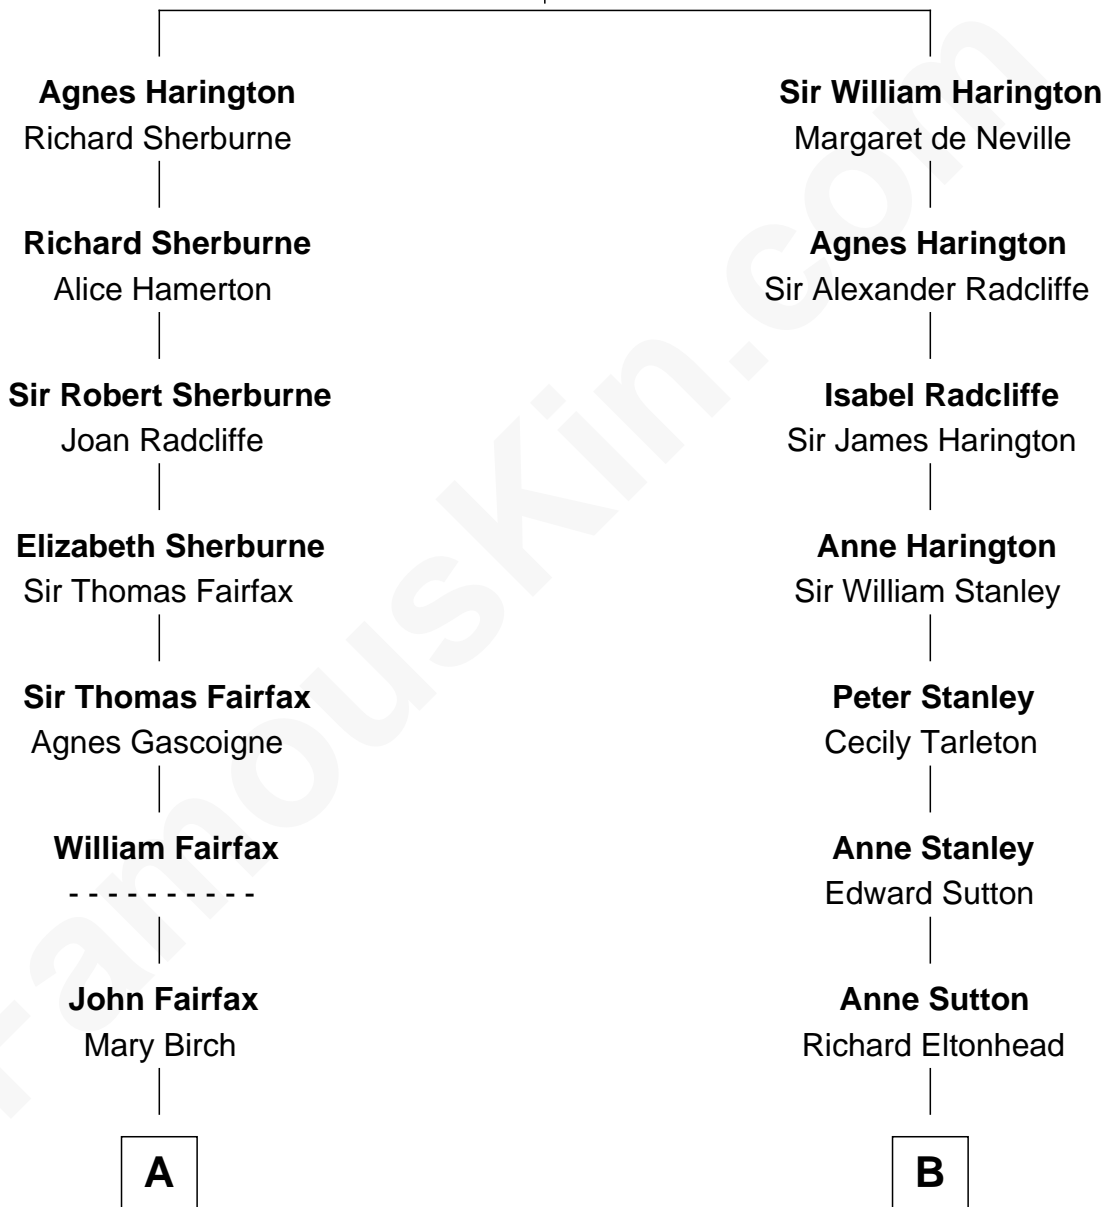

**FamousKin.com**  
**Relationship Chart of**  
**Catherine Middleton**  
*Princess of Wales*

**14th cousin 5 times removed of**  
**Henry Lloyd**  
*40th Governor of Maryland*

**Sir Nicholas Harington**  
 Isabel English

C

**Peter Francis Middleton**

Valerie Glassborow

**Michael Francis Middleton**

Carole Elizabeth Goldsmith

**Catherine Middleton**

*Princess of Wales*

FamousKin.com