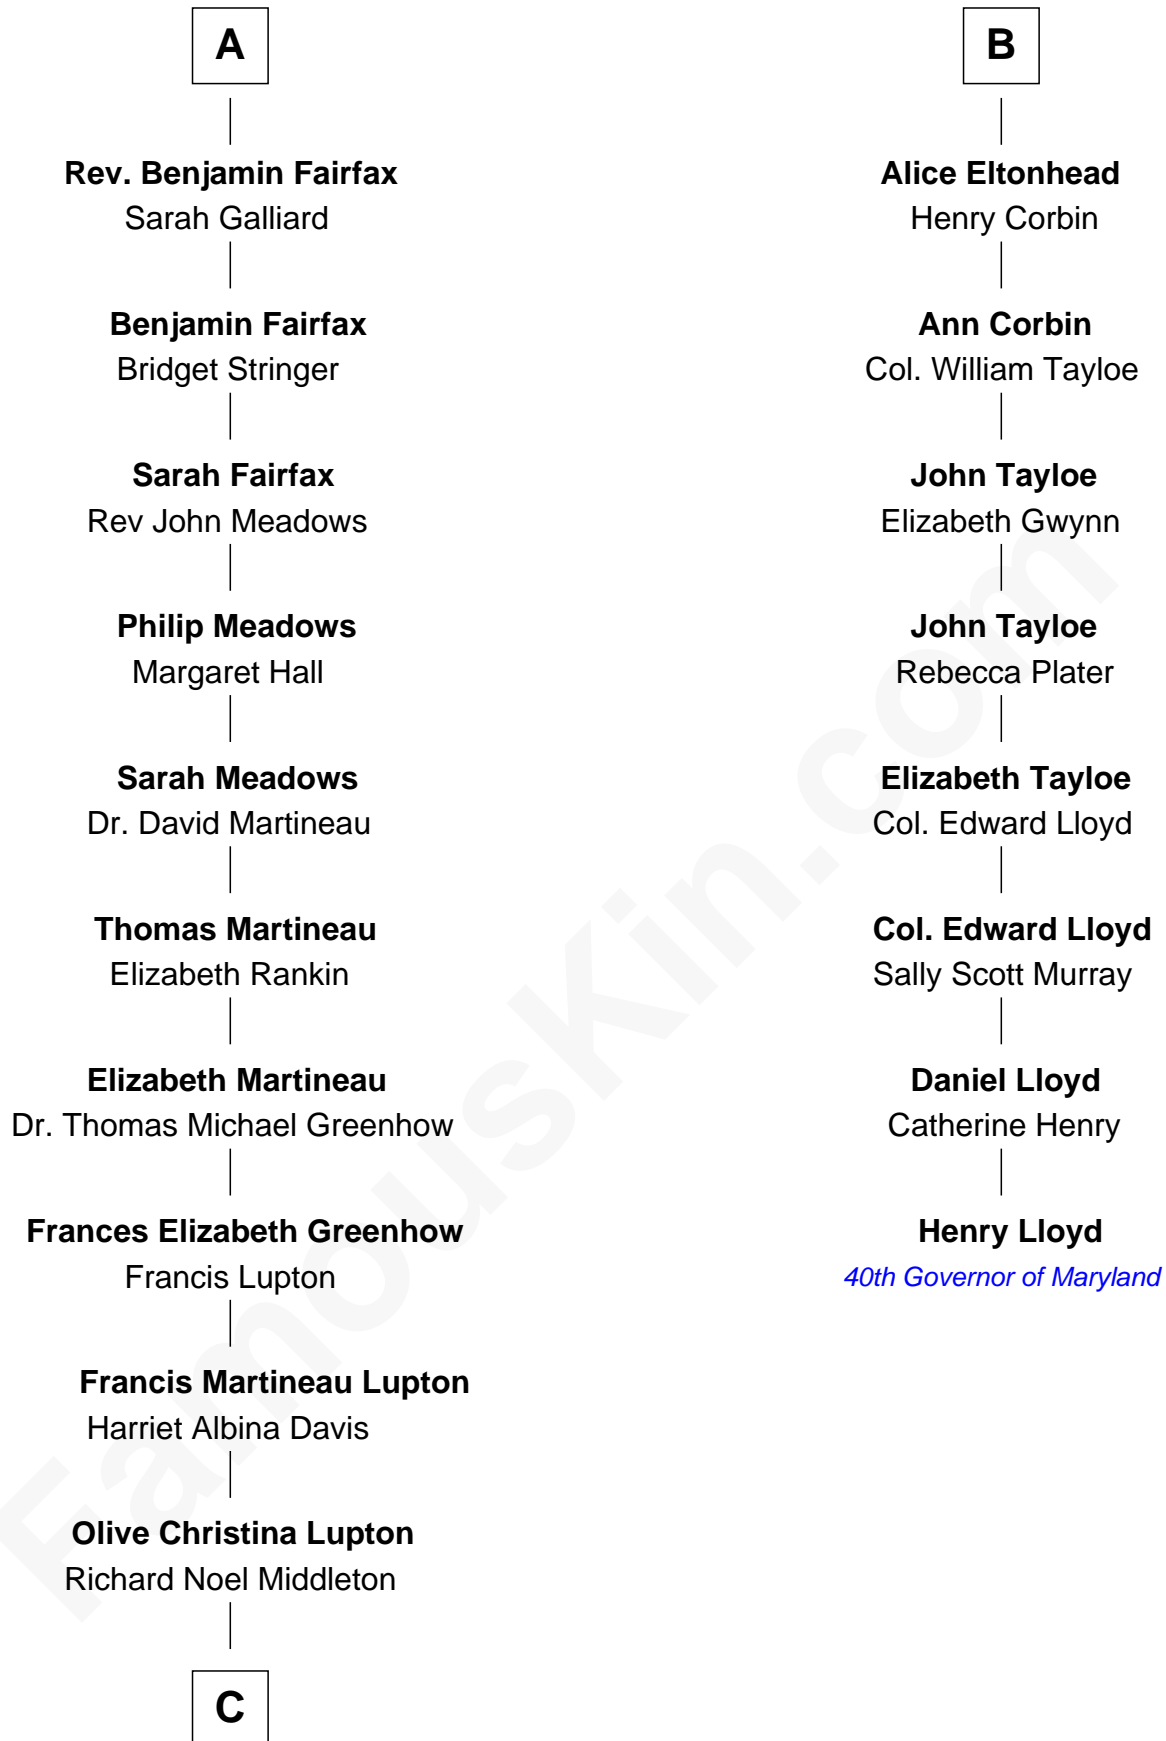

**FamousKin.com**  
**Relationship Chart of**  
**Catherine Middleton**  
*Princess of Wales*

**14th cousin 5 times removed of**  
**Henry Lloyd**  
*40th Governor of Maryland*

**Sir Nicholas Harington**  
 Isabel English

C

**Peter Francis Middleton**

Valerie Glassborow

**Michael Francis Middleton**

Carole Elizabeth Goldsmith

**Catherine Middleton**

*Princess of Wales*

FamousKin.com