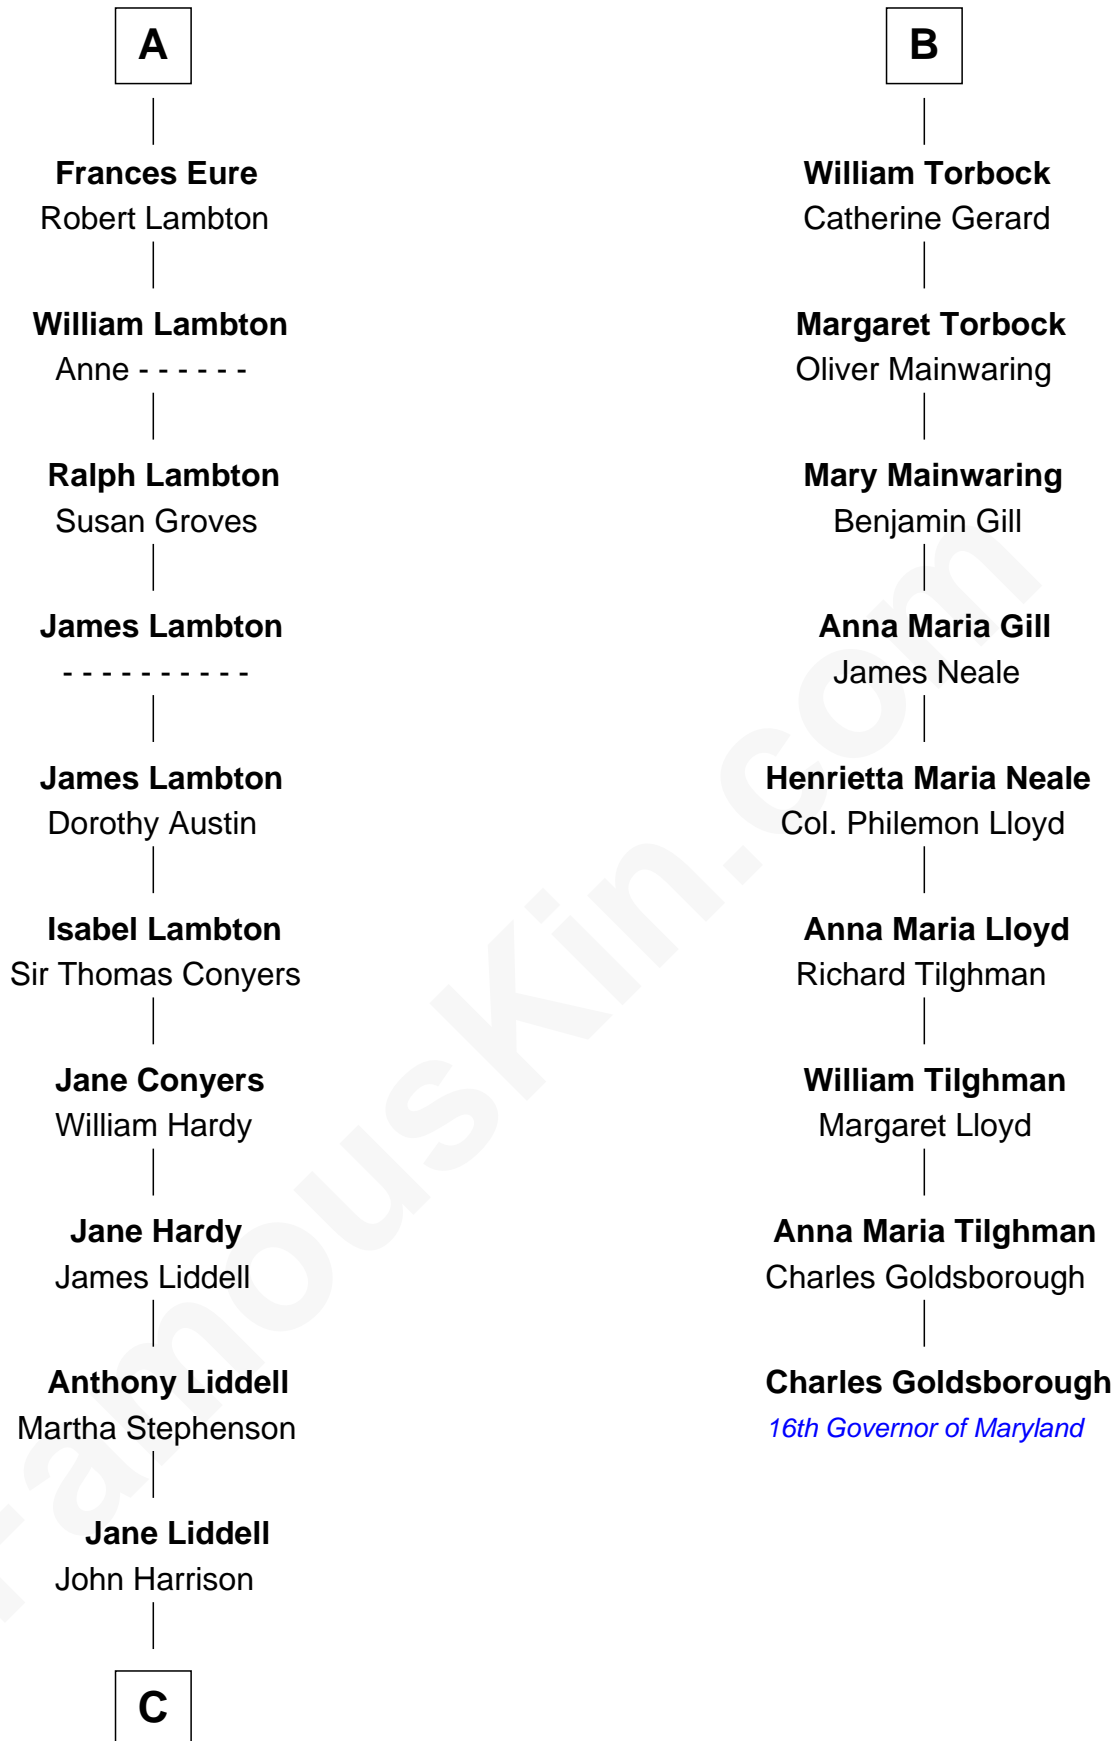

FamousKin.com
Relationship Chart of
Catherine Middleton
Princess of Wales

15th cousin 6 times removed of
Charles Goldsborough
16th Governor of Maryland

Edmund Fitzalan
 Alice de Warenne

C

John Harrison

Jane Hill

Thomas Harrison

Elizabeth Mary Temple

Dorothy Harrison

Ronald John James Goldsmith

Carole Elizabeth Goldsmith

Michael Francis Middleton

Catherine Middleton

Princess of Wales