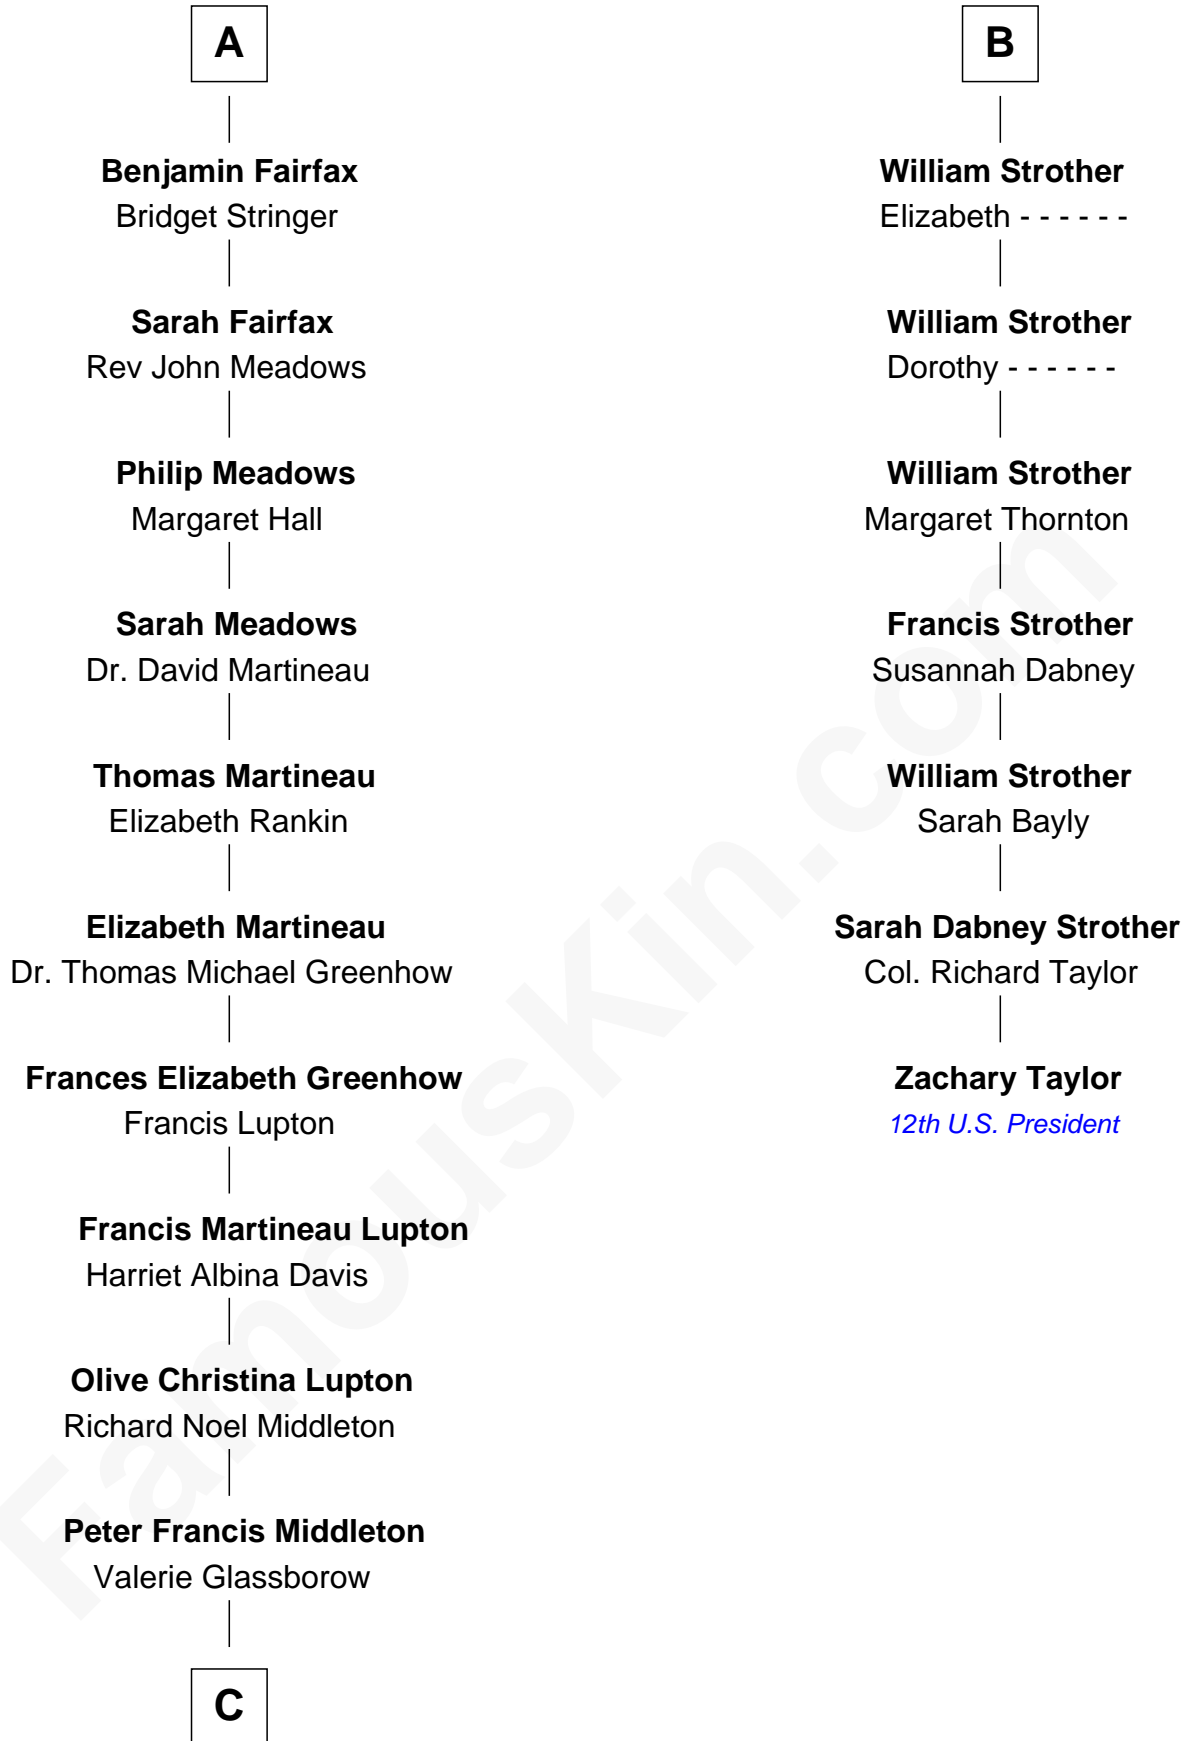

**FamousKin.com**  
**Relationship Chart of**  
**Catherine Middleton**  
*Princess of Wales*

13th cousin 5 times removed of

**Zachary Taylor**  
*12th U.S. President*

Michael Francis Middleton

Carole Elizabeth Goldsmith

Catherine Middleton

*Princess of Wales*

FamousKin.com