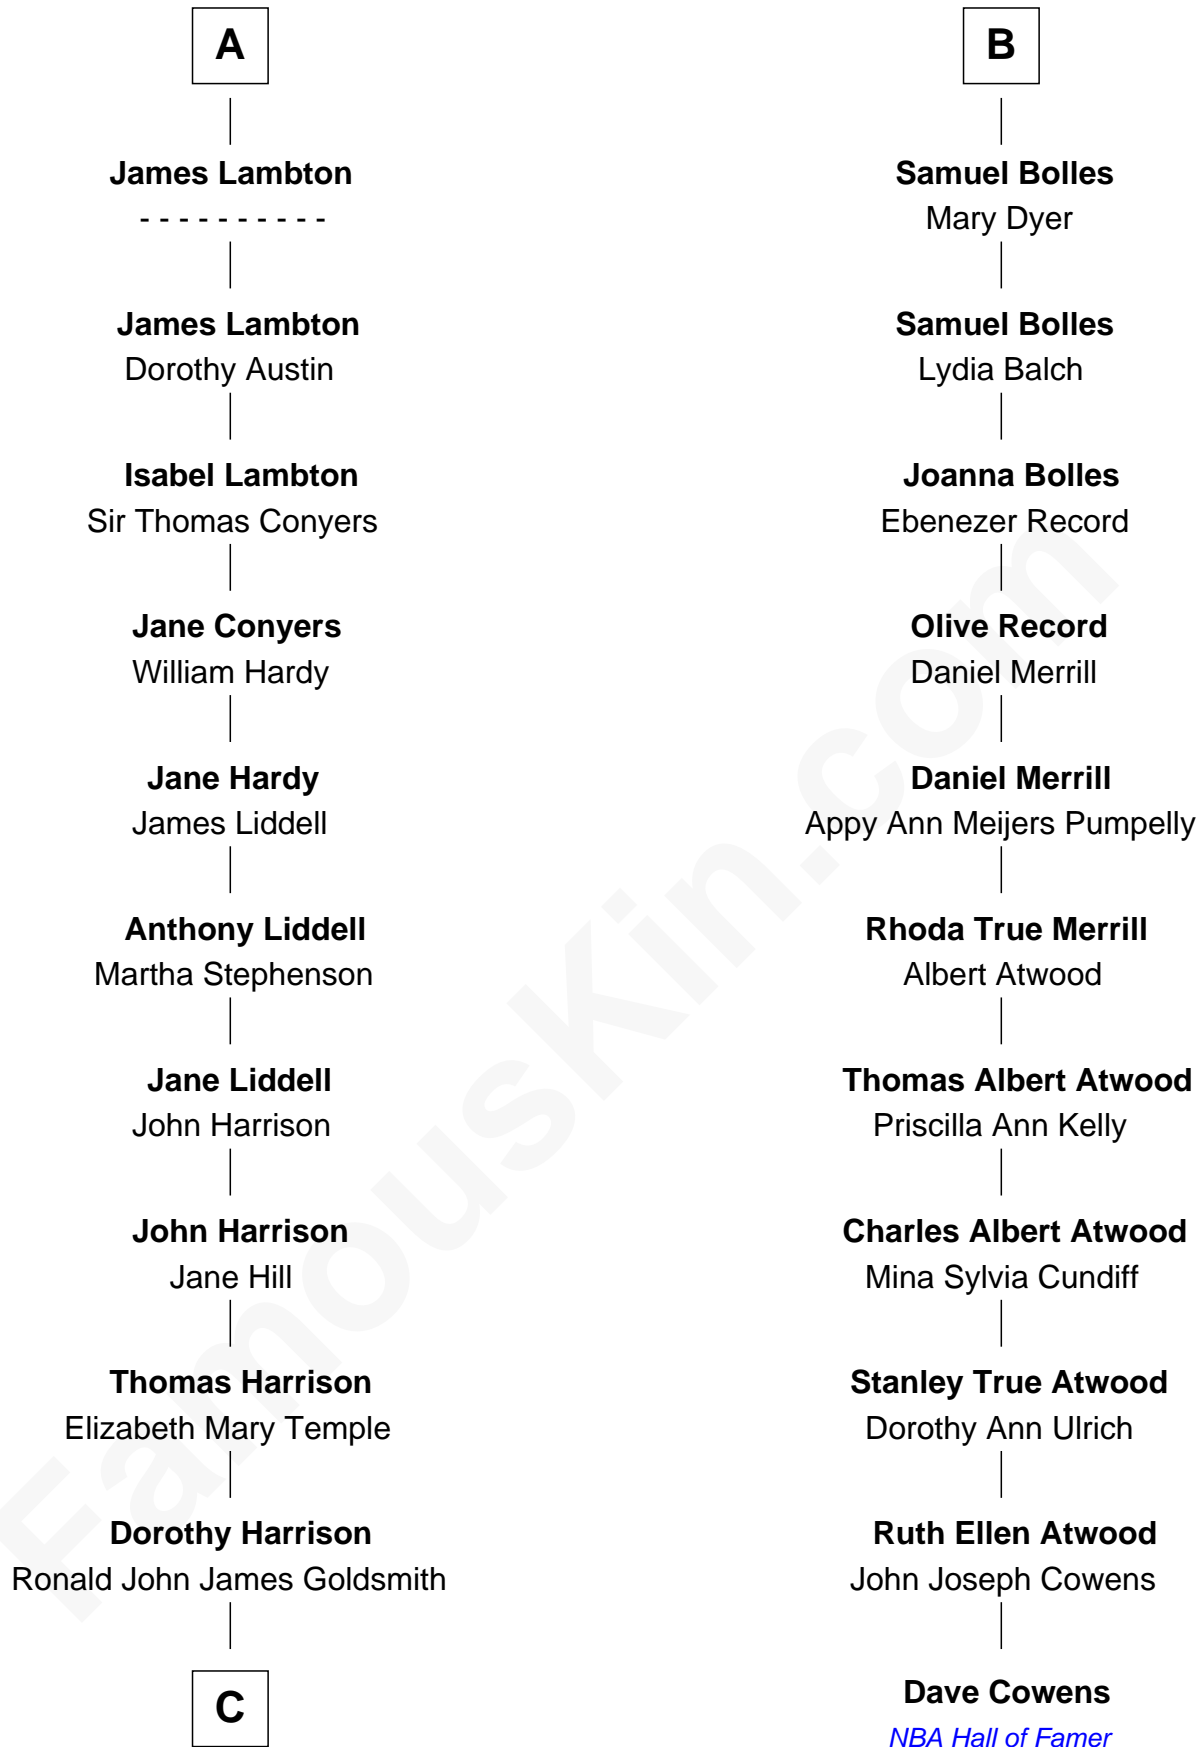

FamousKin.com

Relationship Chart of

Catherine Middleton

Princess of Wales

17th cousin 1 time removed of

Dave Cowens

NBA Hall of Famer

Sir Lionel de Welles

Joan de Waterton

C

Carole Elizabeth Goldsmith

Michael Francis Middleton

Catherine Middleton

Princess of Wales

FamousKin.com