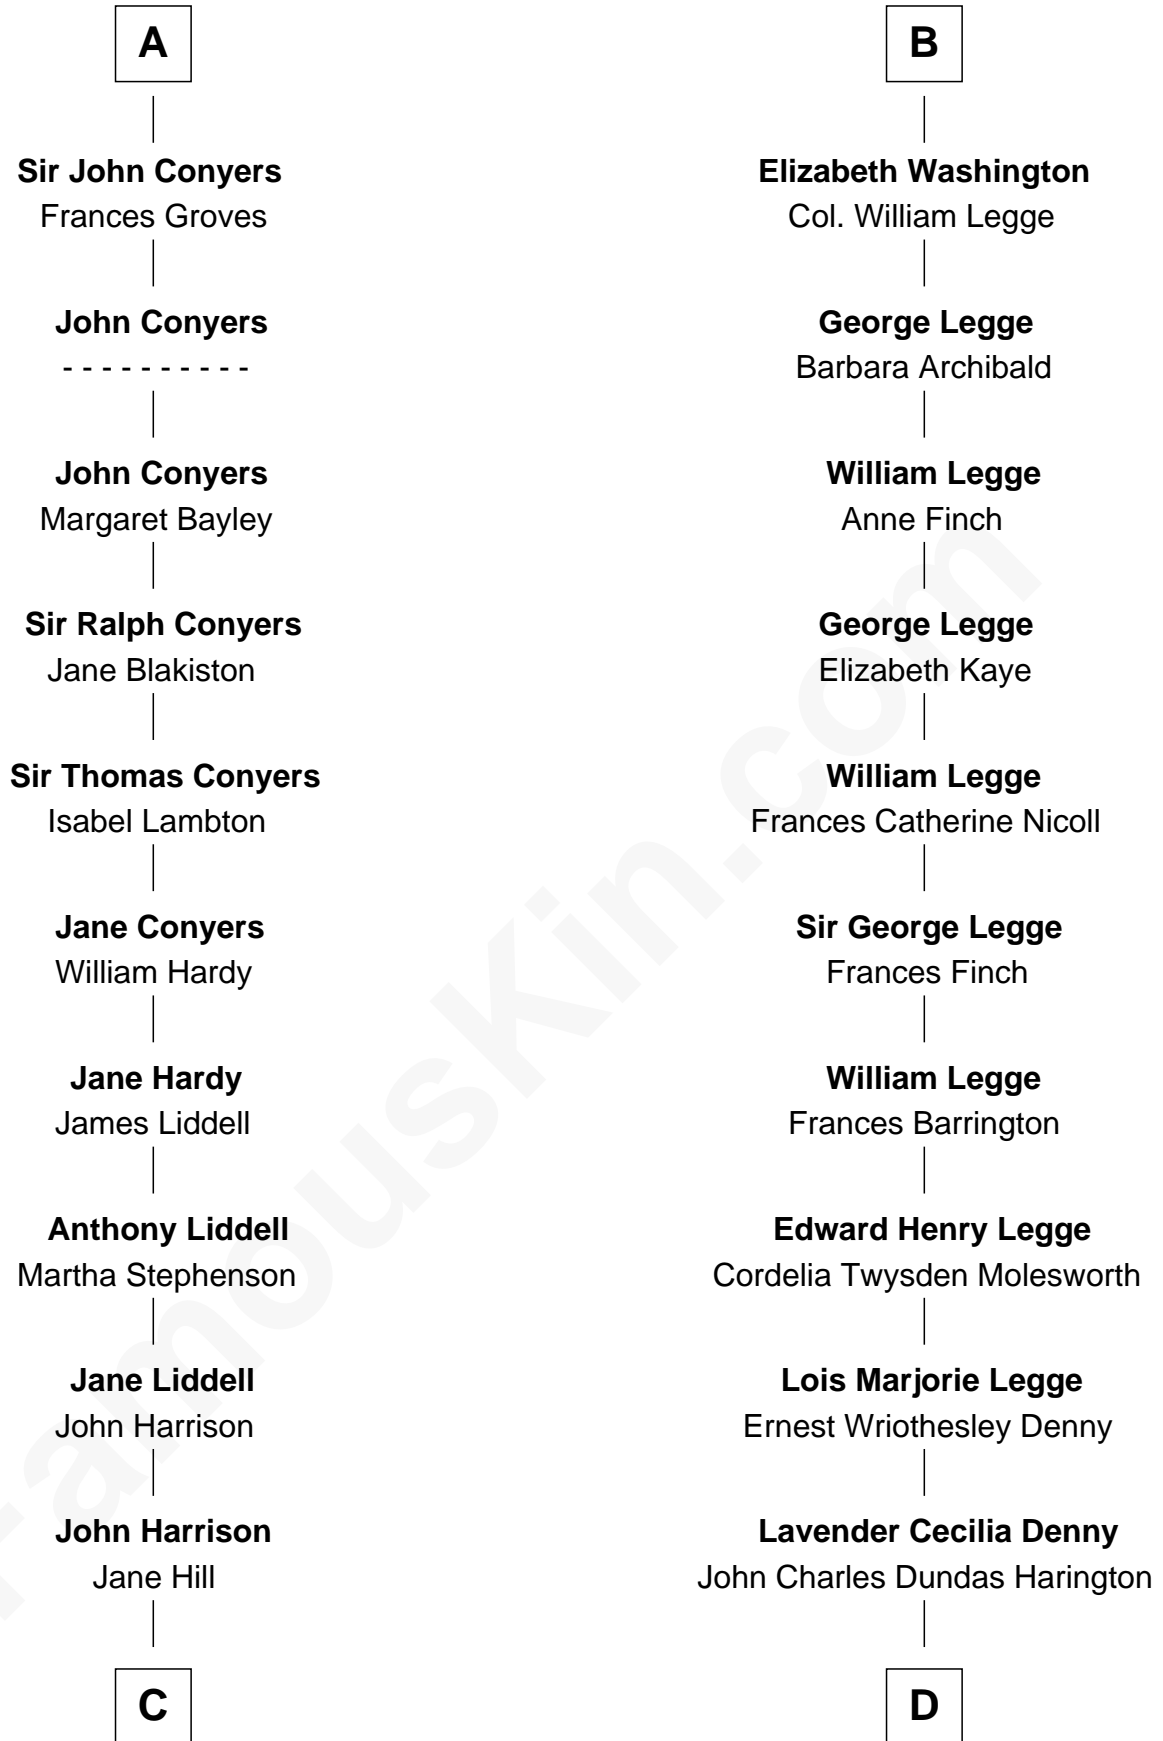

FamousKin.com

Relationship Chart of

Catherine Middleton

Princess of Wales

18th cousin 2 times removed of

Kit Harington

TV Actor - "Game of Thrones"

C

Thomas Harrison
Elizabeth Mary Temple

Dorothy Harrison
Ronald John James Goldsmith

Carole Elizabeth Goldsmith
Michael Francis Middleton

Catherine Middleton
Princess of Wales

D

Sir David Richard Harington
Deborah Jane Catesby

Kit Harington
TV Actor - "Game of Thrones"