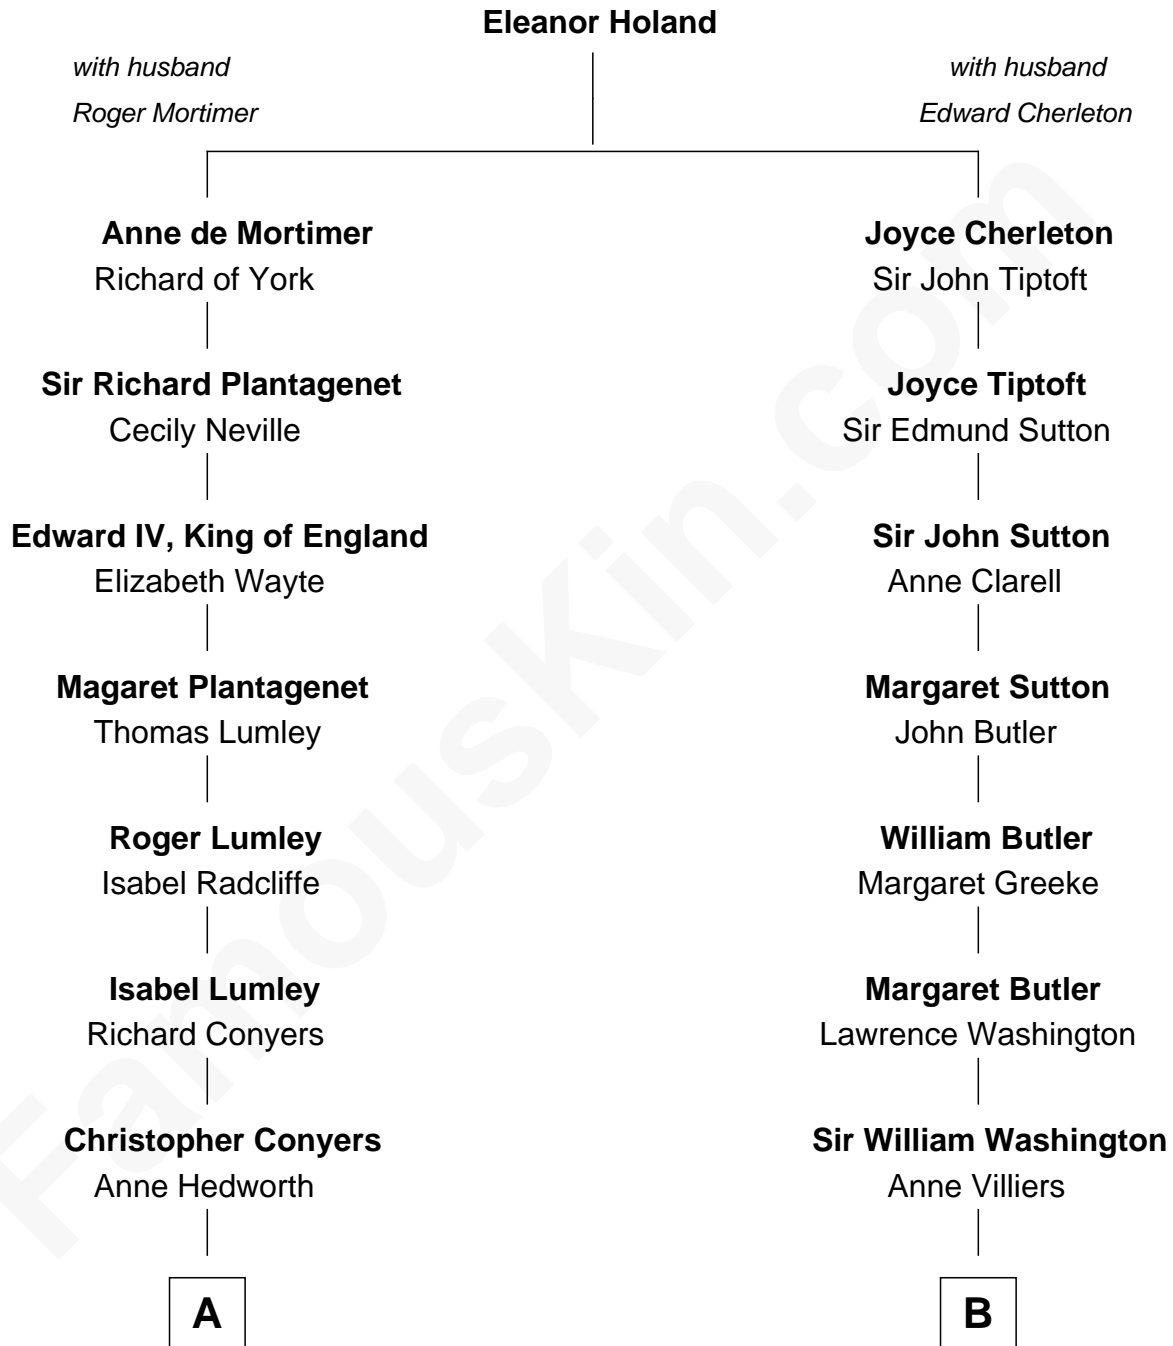

FamousKin.com

Relationship Chart of

Catherine Middleton

Princess of Wales

18th cousin 2 times removed of

Kit Harington

TV Actor - "Game of Thrones"

C

Thomas Harrison
Elizabeth Mary Temple

Dorothy Harrison
Ronald John James Goldsmith

Carole Elizabeth Goldsmith
Michael Francis Middleton

Catherine Middleton
Princess of Wales

D

Sir David Richard Harington
Deborah Jane Catesby