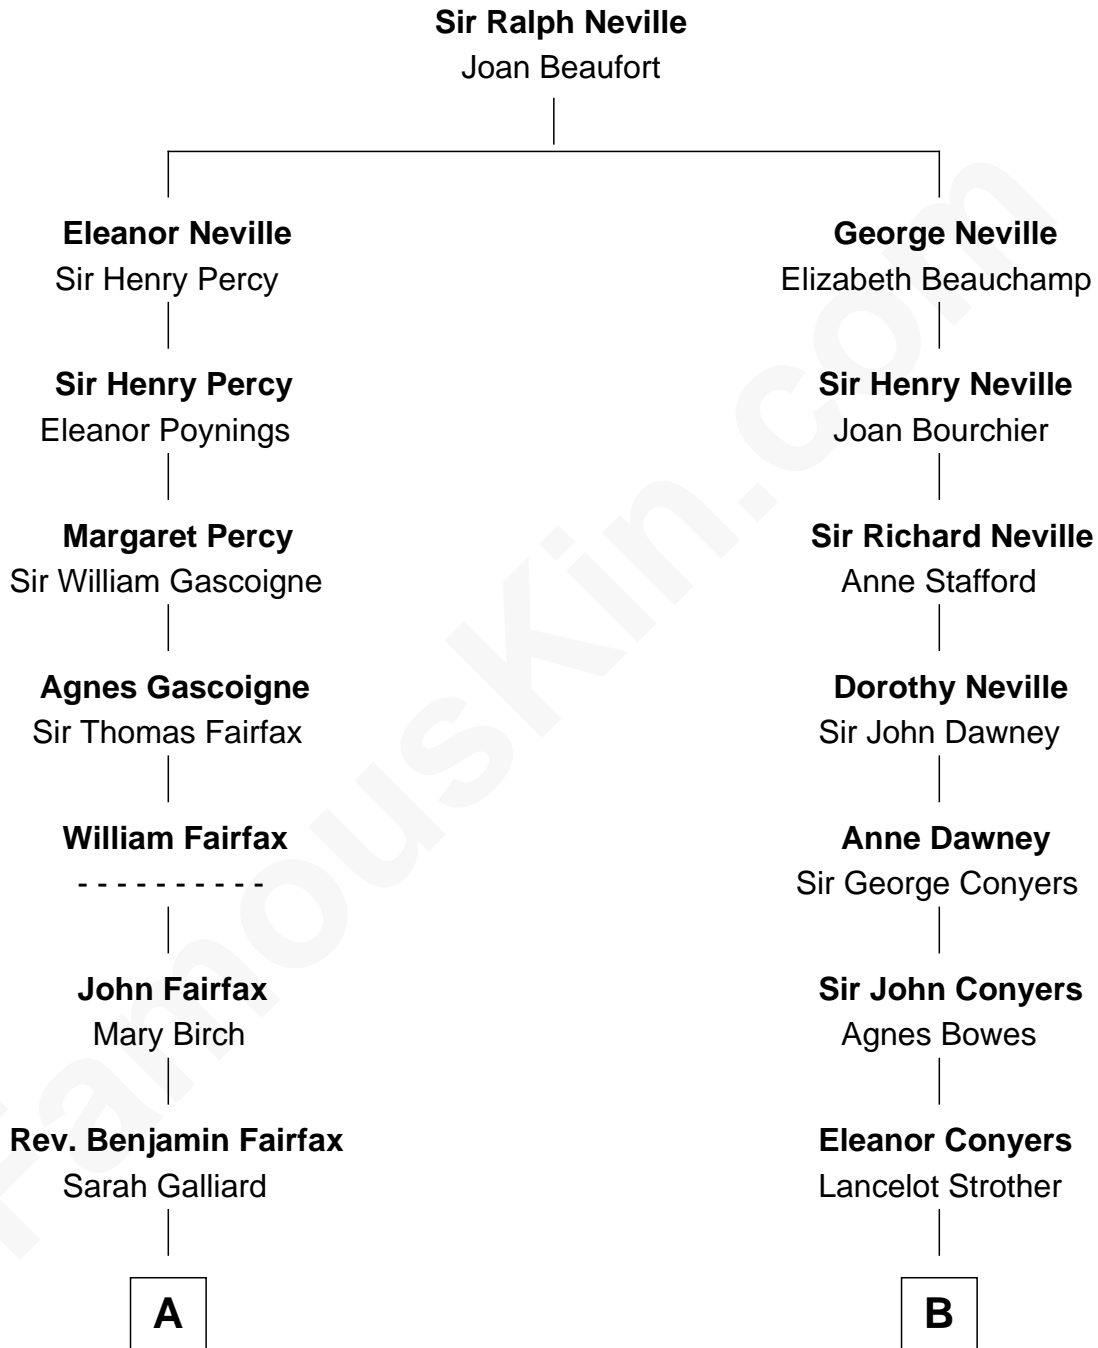

FamousKin.com

Relationship Chart of

Catherine Middleton

Princess of Wales

17th cousin 1 time removed of

William H. Macy

TV and Movie Actor

C

Michael Francis Middleton

Carole Elizabeth Goldsmith

Catherine Middleton

Princess of Wales

FamousKin.com