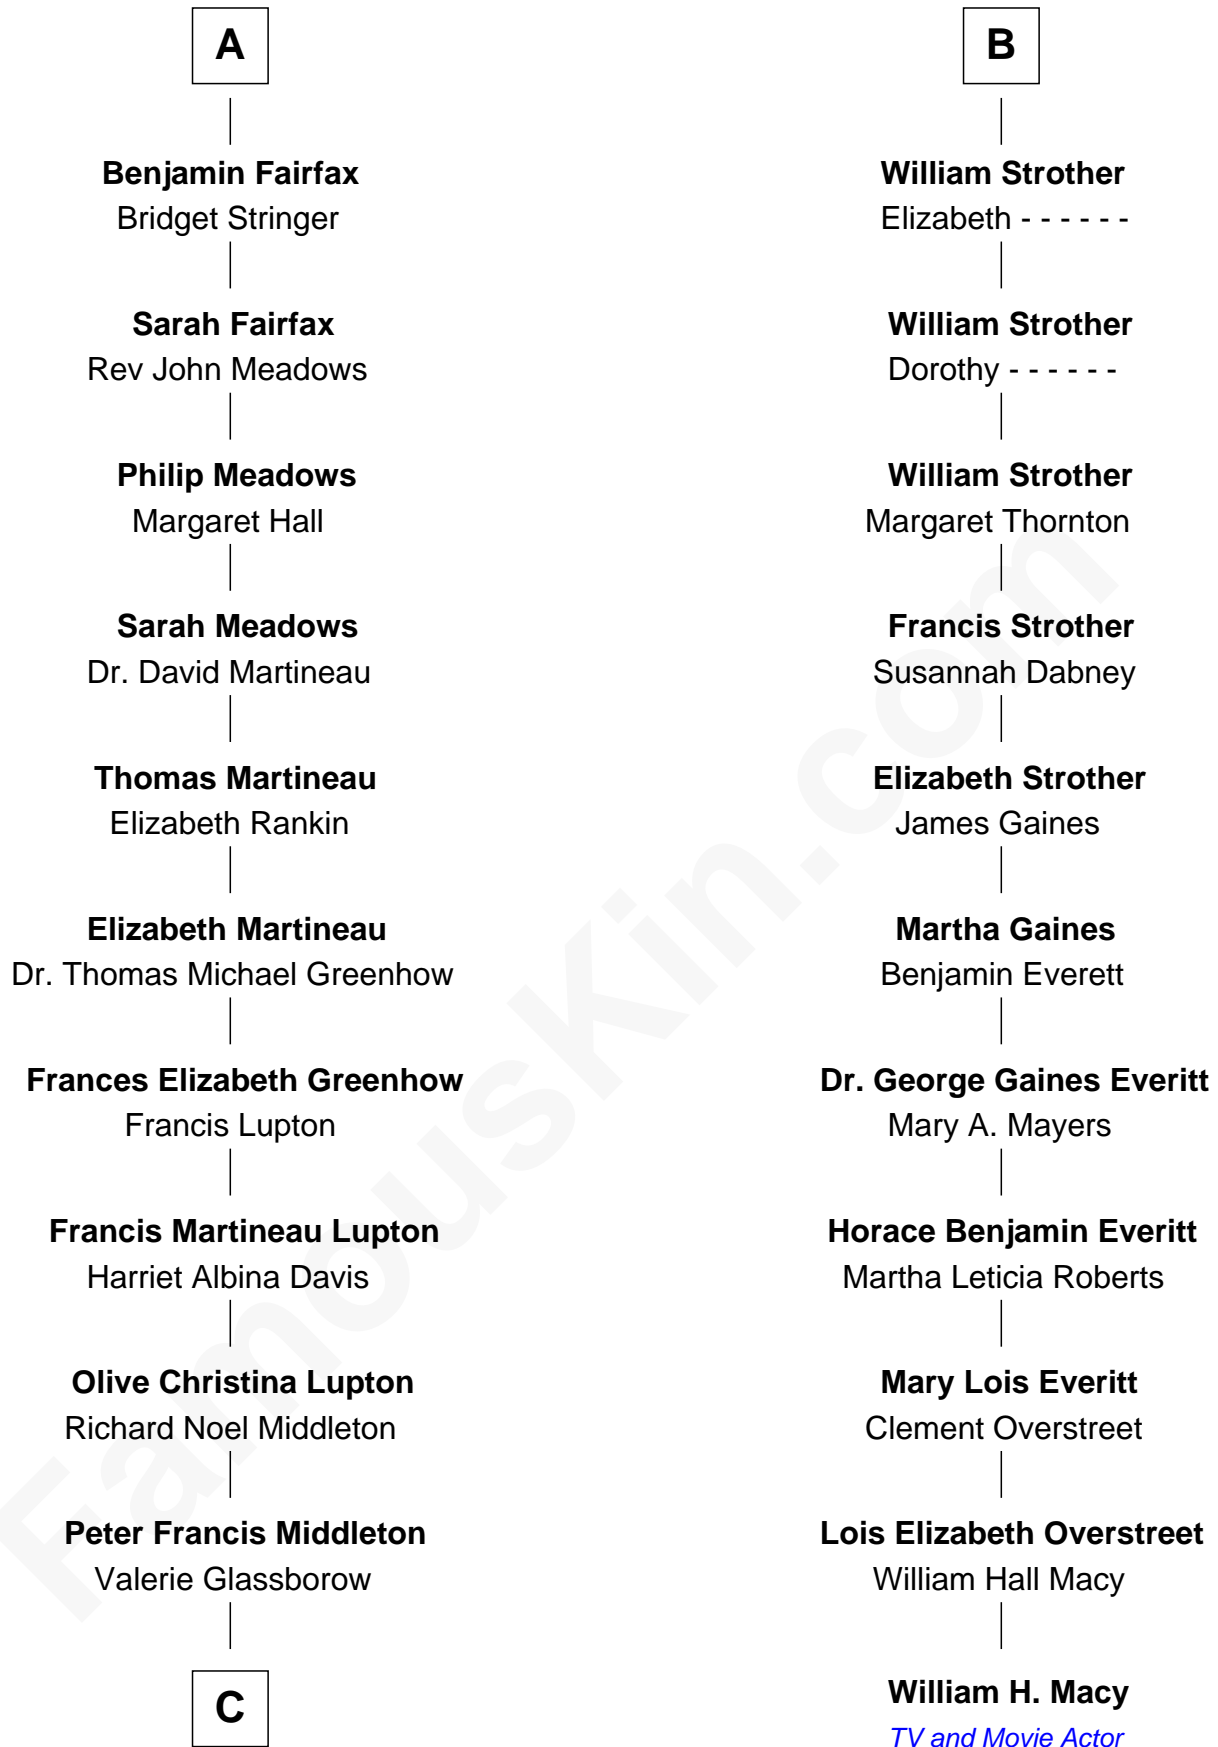

FamousKin.com

Relationship Chart of

Catherine Middleton

Princess of Wales

17th cousin 1 time removed of

William H. Macy

TV and Movie Actor

C

Michael Francis Middleton

Carole Elizabeth Goldsmith

Catherine Middleton

Princess of Wales

FamousKin.com