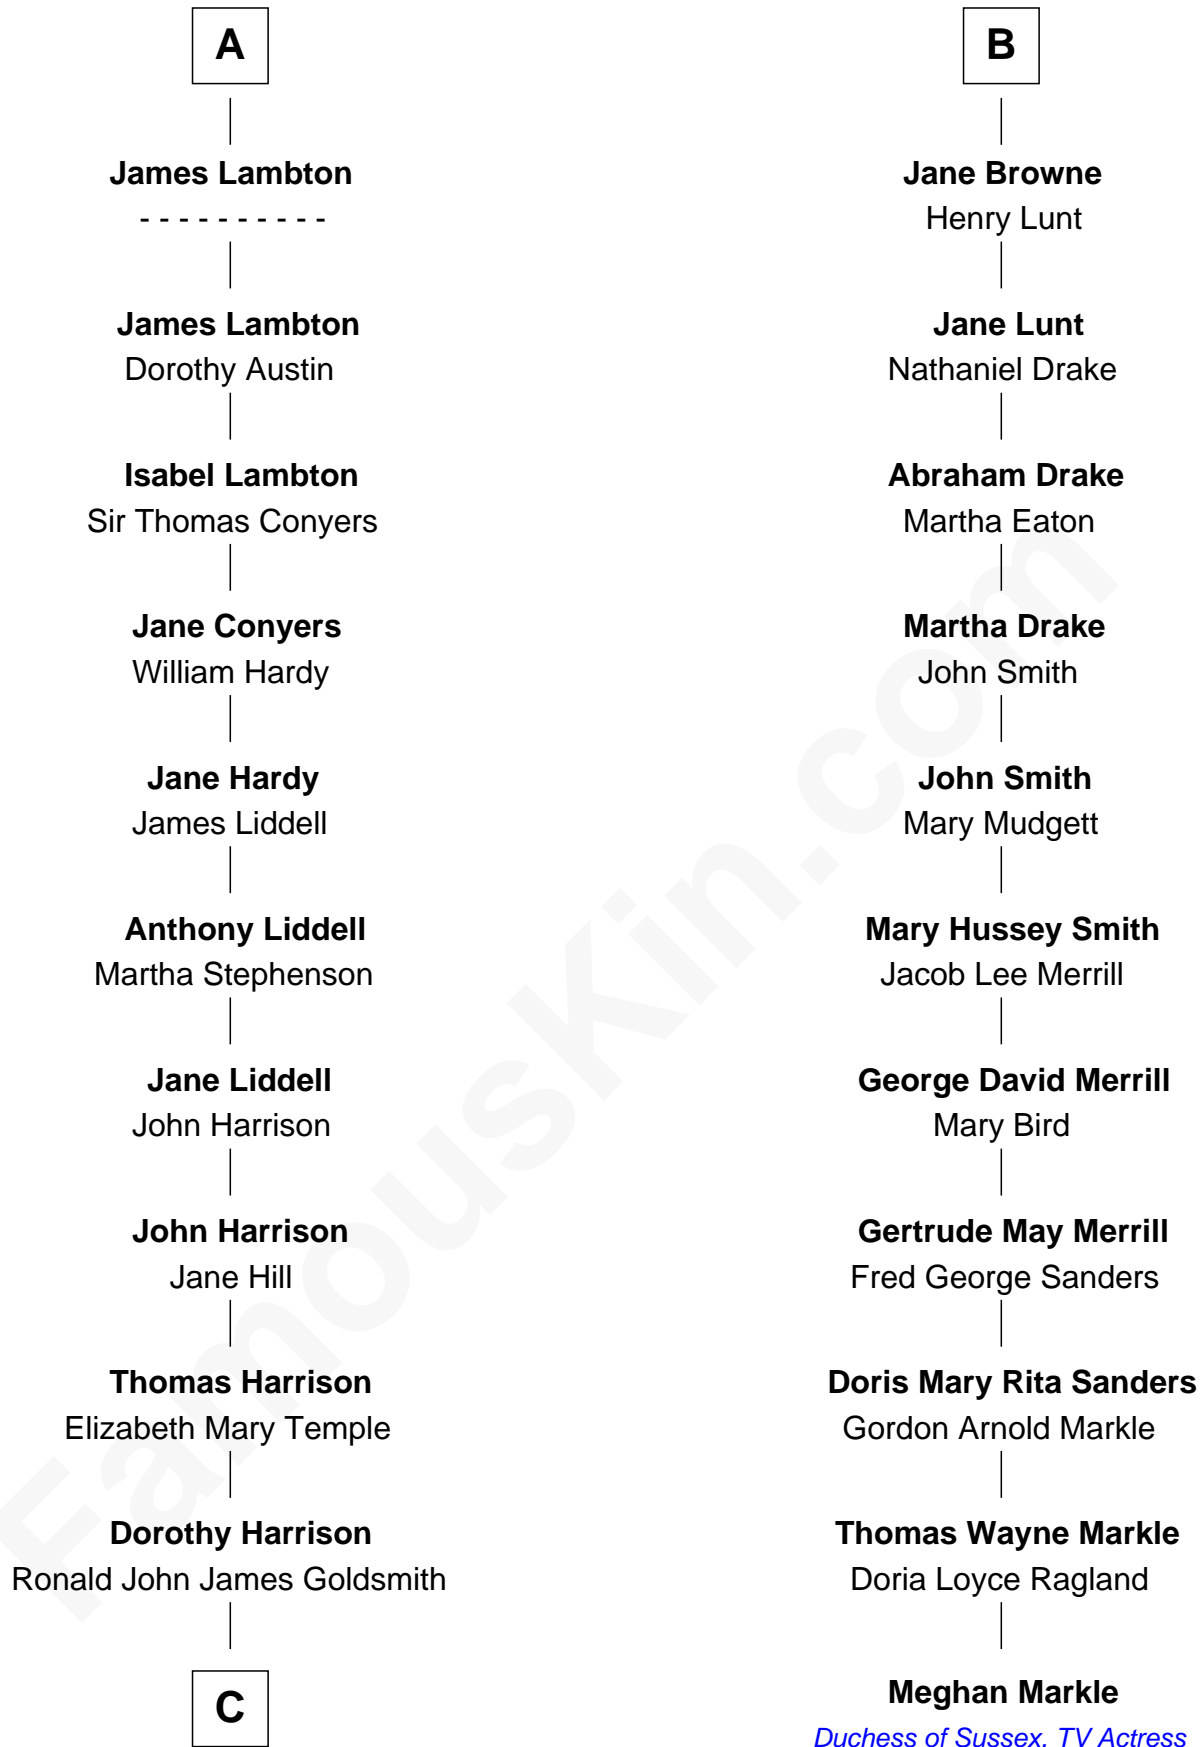

FamousKin.com
Relationship Chart of
Catherine Middleton
Princess of Wales

17th cousin 1 time removed of
Meghan Markle
Duchess of Sussex, TV Actress

C

Carole Elizabeth Goldsmith

Michael Francis Middleton

Catherine Middleton

Princess of Wales

FamousKin.com