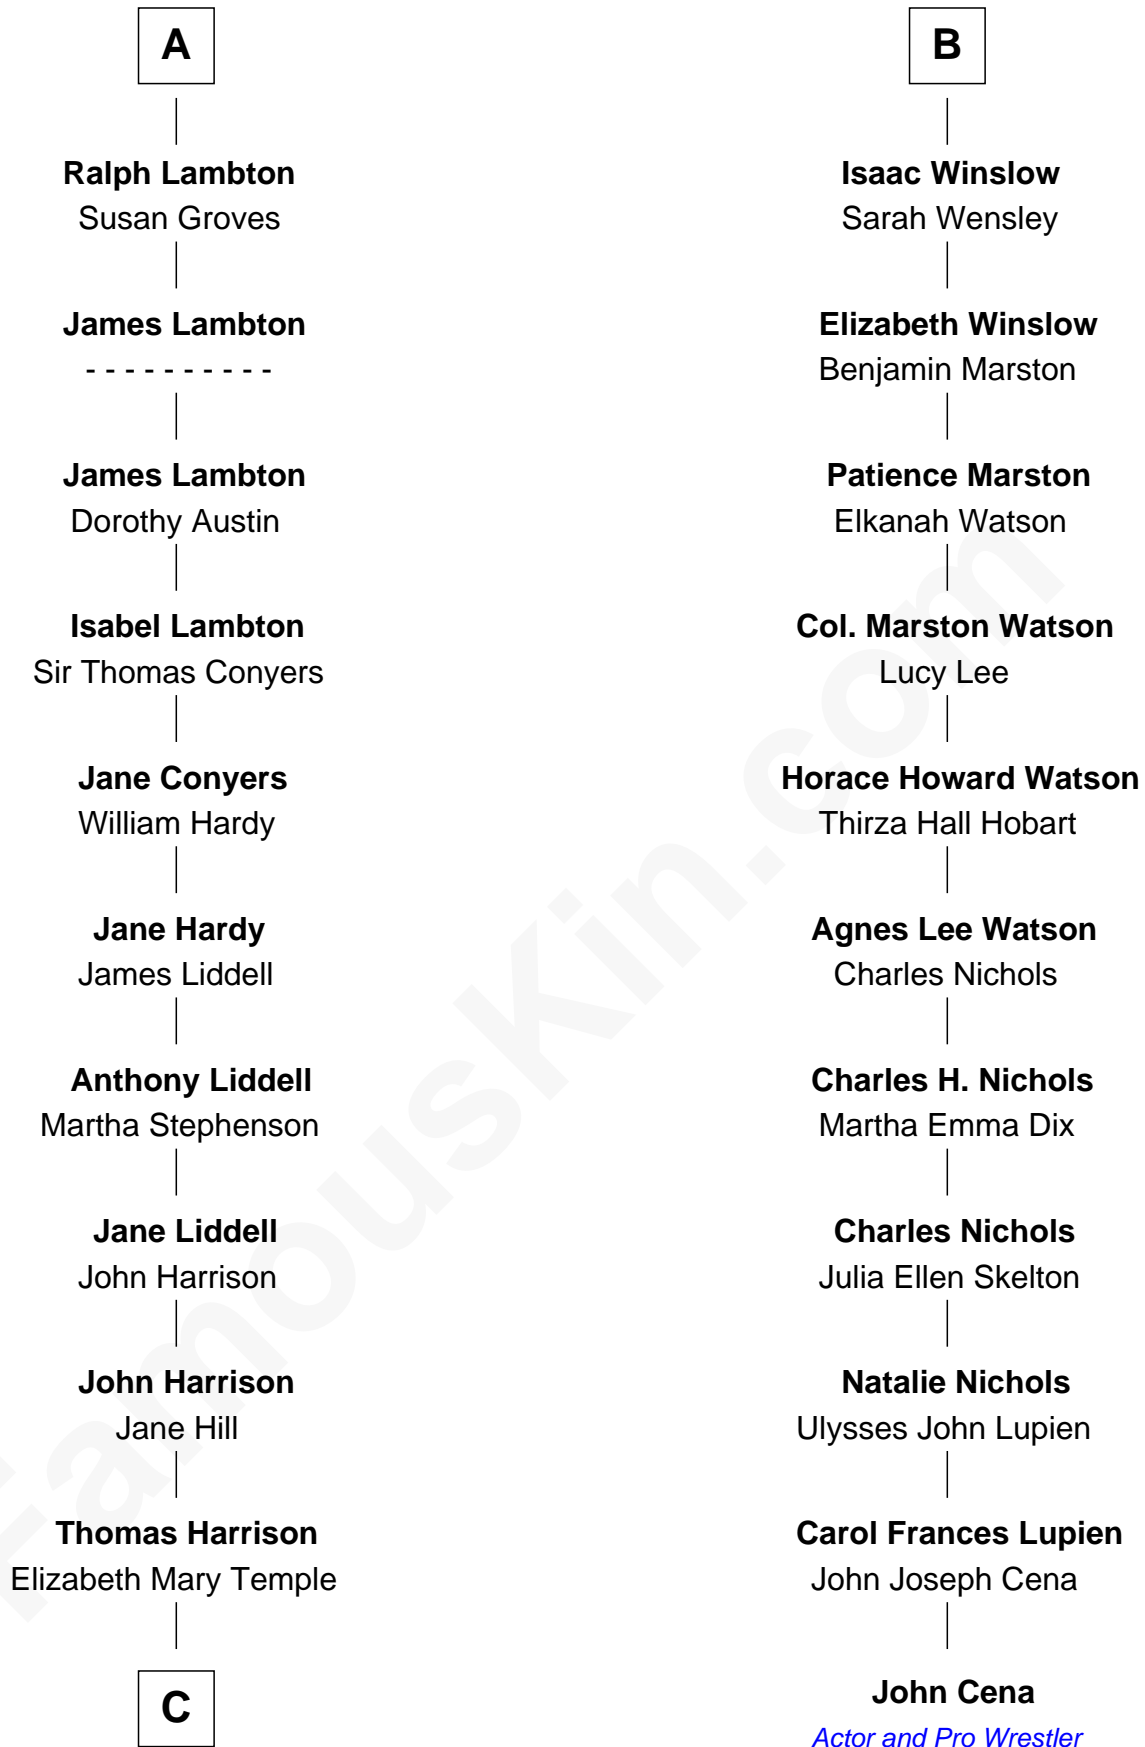

**FamousKin.com**  
**Relationship Chart of**  
**Catherine Middleton**  
*Princess of Wales*

17th cousin 2 times removed of

**John Cena**  
*Movie Actor and WWE Pro Wrestler*

C

**Dorothy Harrison**

Ronald John James Goldsmith

**Carole Elizabeth Goldsmith**

Michael Francis Middleton

**Catherine Middleton**

*Princess of Wales*

FamousKin.com