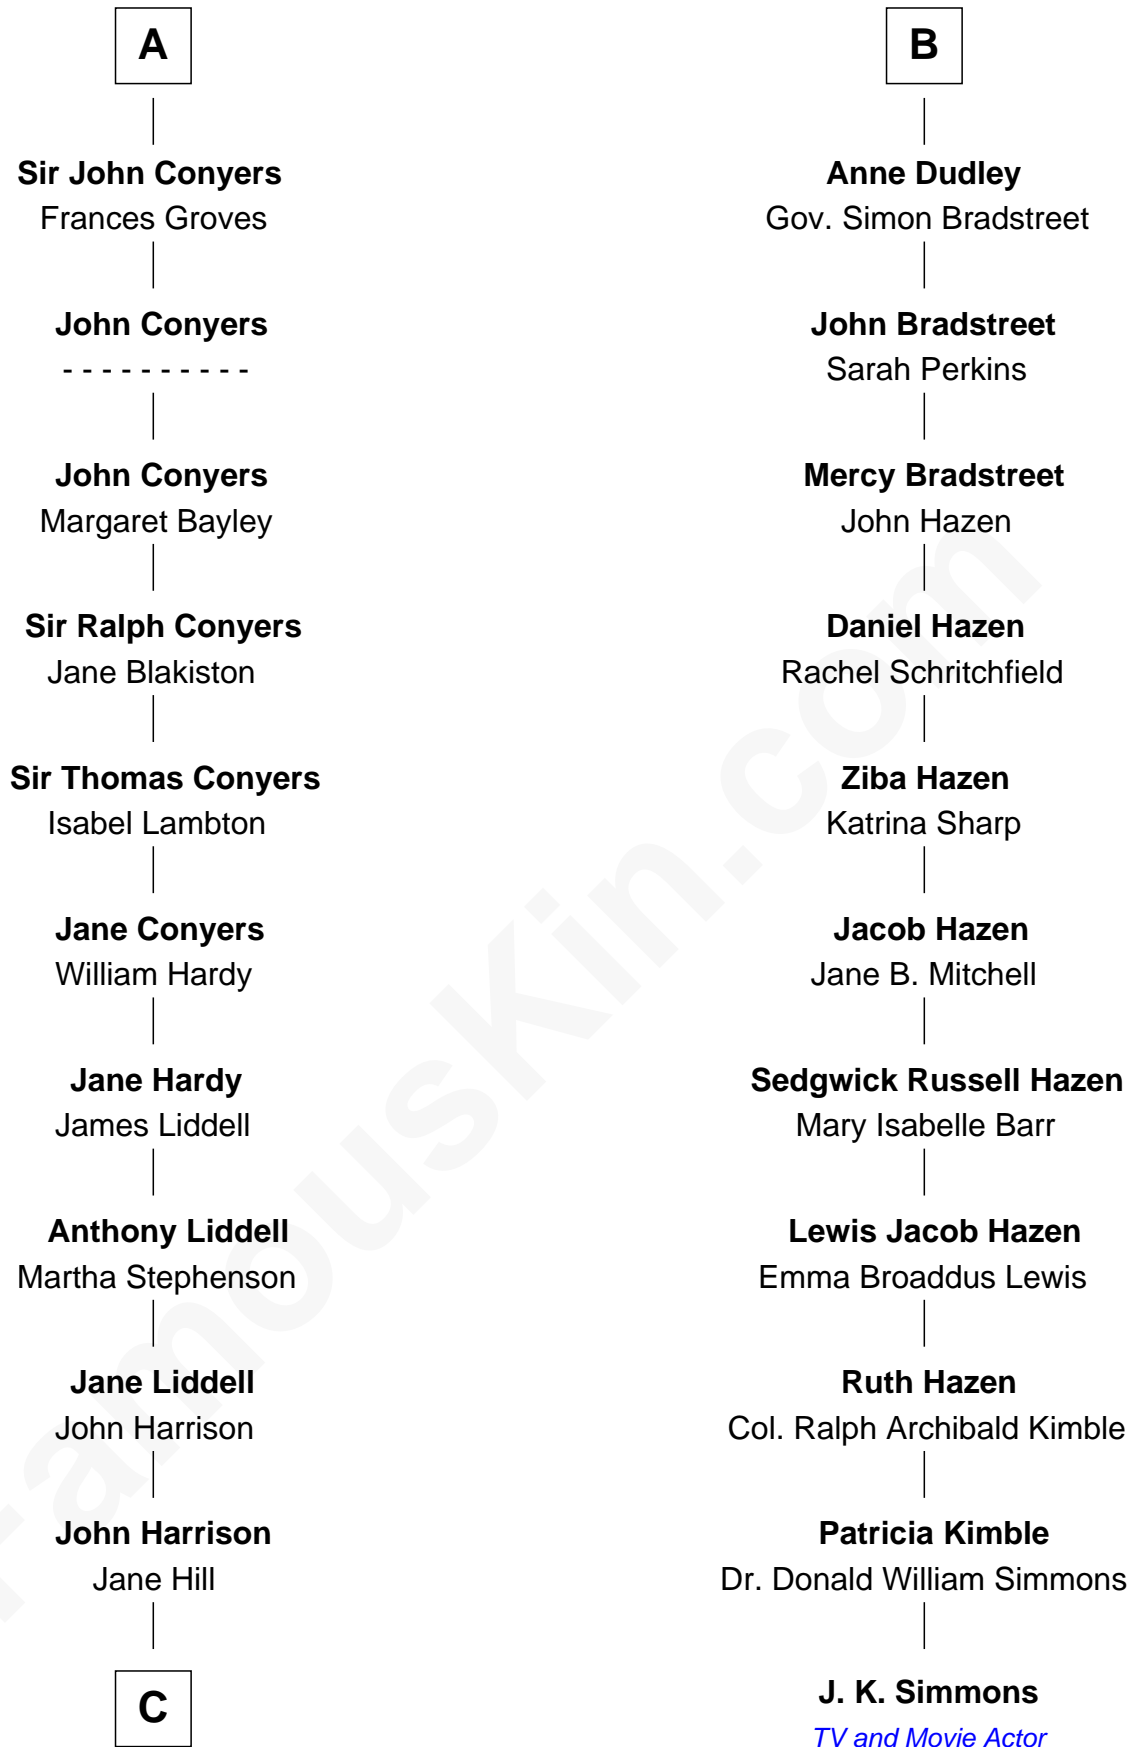

**FamousKin.com**  
**Relationship Chart of**  
**Catherine Middleton**  
*Princess of Wales*

17th cousin 3 times removed of

**J. K. Simmons**  
*TV and Movie Actor*

**C**

**Thomas Harrison**  
Elizabeth Mary Temple

**Dorothy Harrison**  
Ronald John James Goldsmith

**Carole Elizabeth Goldsmith**  
Michael Francis Middleton

**Catherine Middleton**  
*Princess of Wales*

FamousKin.com