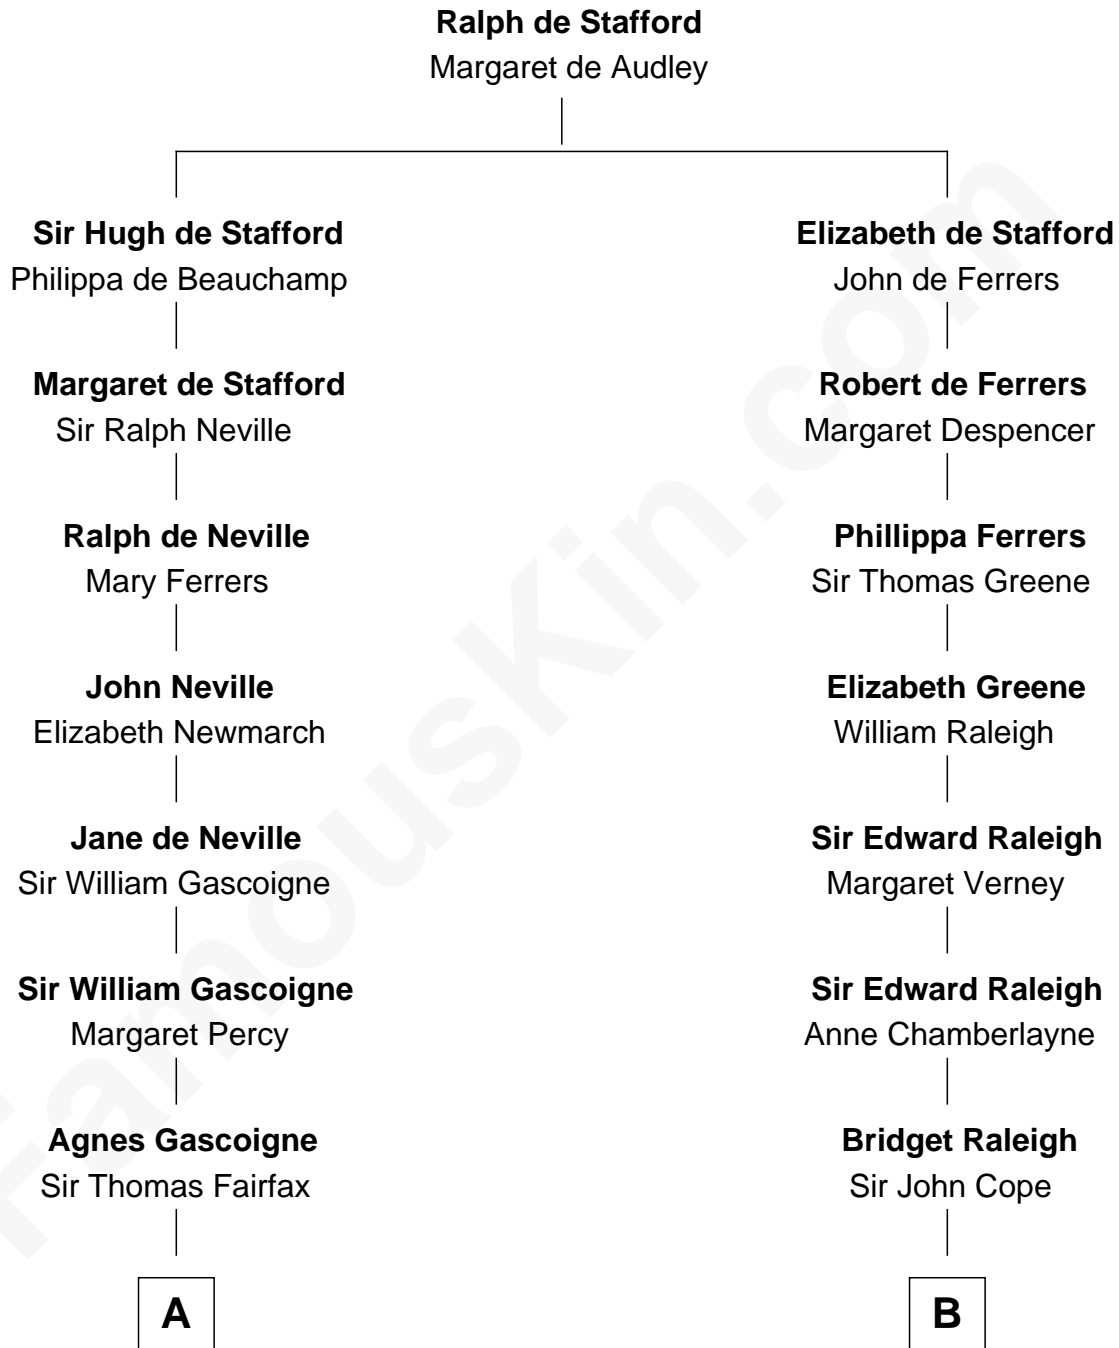

FamousKin.com

Relationship Chart of

Catherine Middleton

Princess of Wales

17th cousin 4 times removed of

Henry Clay Folger

Founder of Folger Shakespeare Library and Chairman of Standard Oil

C

Francis Martineau Lupton

Harriet Albina Davis

Olive Christina Lupton

Richard Noel Middleton

Peter Francis Middleton

Valerie Glassborow

Michael Francis Middleton

Carole Elizabeth Goldsmith

Catherine Middleton

Princess of Wales