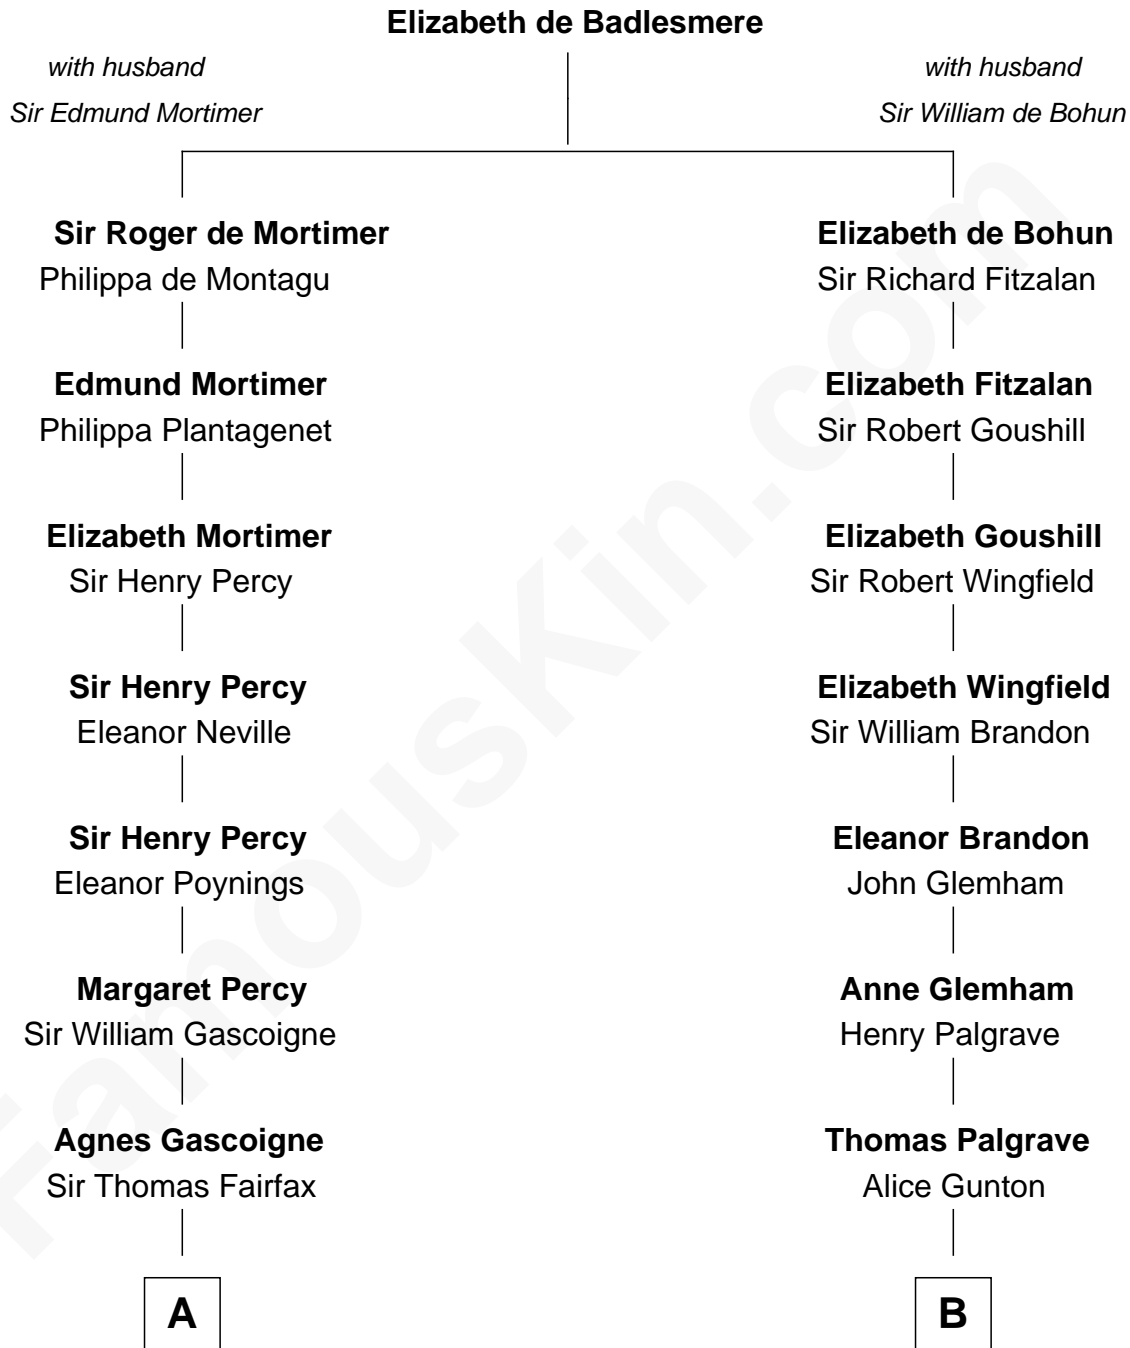

FamousKin.com
Relationship Chart of
Catherine Middleton
Princess of Wales

17th cousin 4 times removed of

Henry Clay Folger

Founder of Folger Shakespeare Library and Chairman of Standard Oil

C

Francis Martineau Lupton

Harriet Albina Davis

Olive Christina Lupton

Richard Noel Middleton

Peter Francis Middleton

Valerie Glassborow

Michael Francis Middleton

Carole Elizabeth Goldsmith

Catherine Middleton

Princess of Wales

FamousKin.com