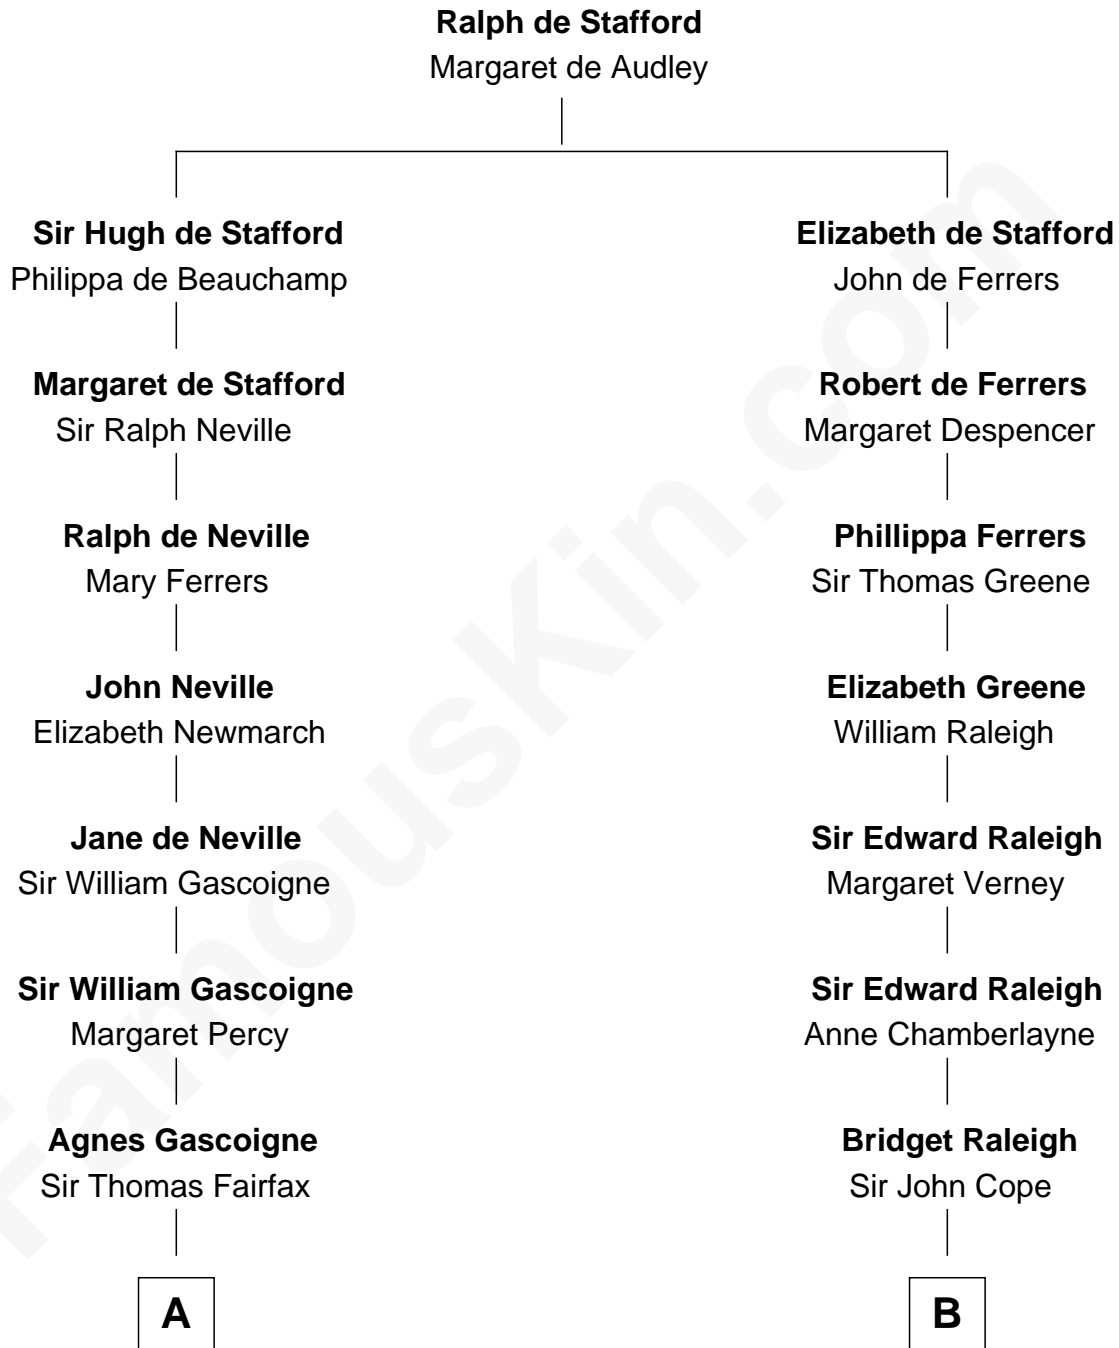

FamousKin.com

Relationship Chart of

Catherine Middleton

Princess of Wales

16th cousin 5 times removed of

J. A. Folger

Founder of Folger Coffee Company

C

Francis Martineau Lupton

Harriet Albina Davis

Olive Christina Lupton

Richard Noel Middleton

Peter Francis Middleton

Valerie Glassborow

Michael Francis Middleton

Carole Elizabeth Goldsmith

Catherine Middleton

Princess of Wales