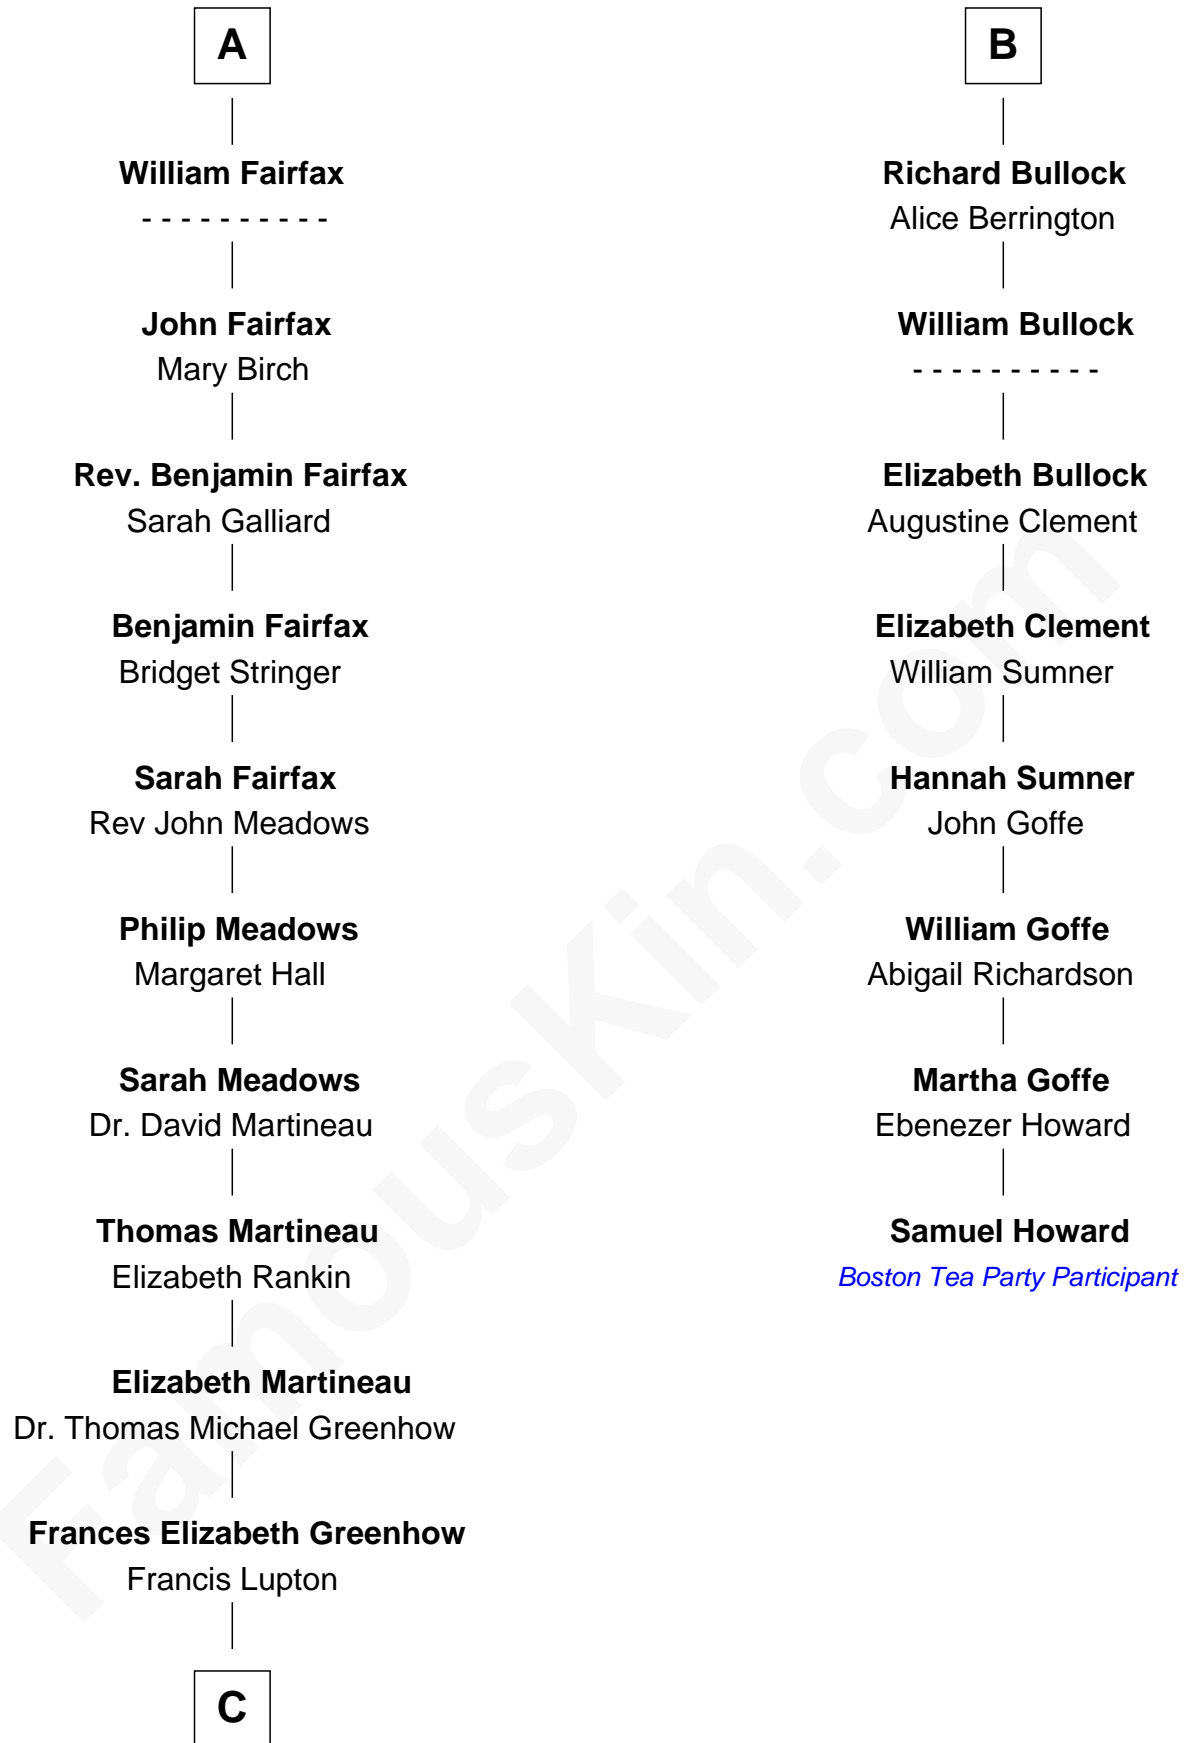

FamousKin.com

Relationship Chart of

Catherine Middleton

Princess of Wales

14th cousin 7 times removed of

Samuel Howard
Boston Tea Party Participant

C

Francis Martineau Lupton

Harriet Albina Davis

Olive Christina Lupton

Richard Noel Middleton

Peter Francis Middleton

Valerie Glassborow

Michael Francis Middleton

Carole Elizabeth Goldsmith

Catherine Middleton

Princess of Wales