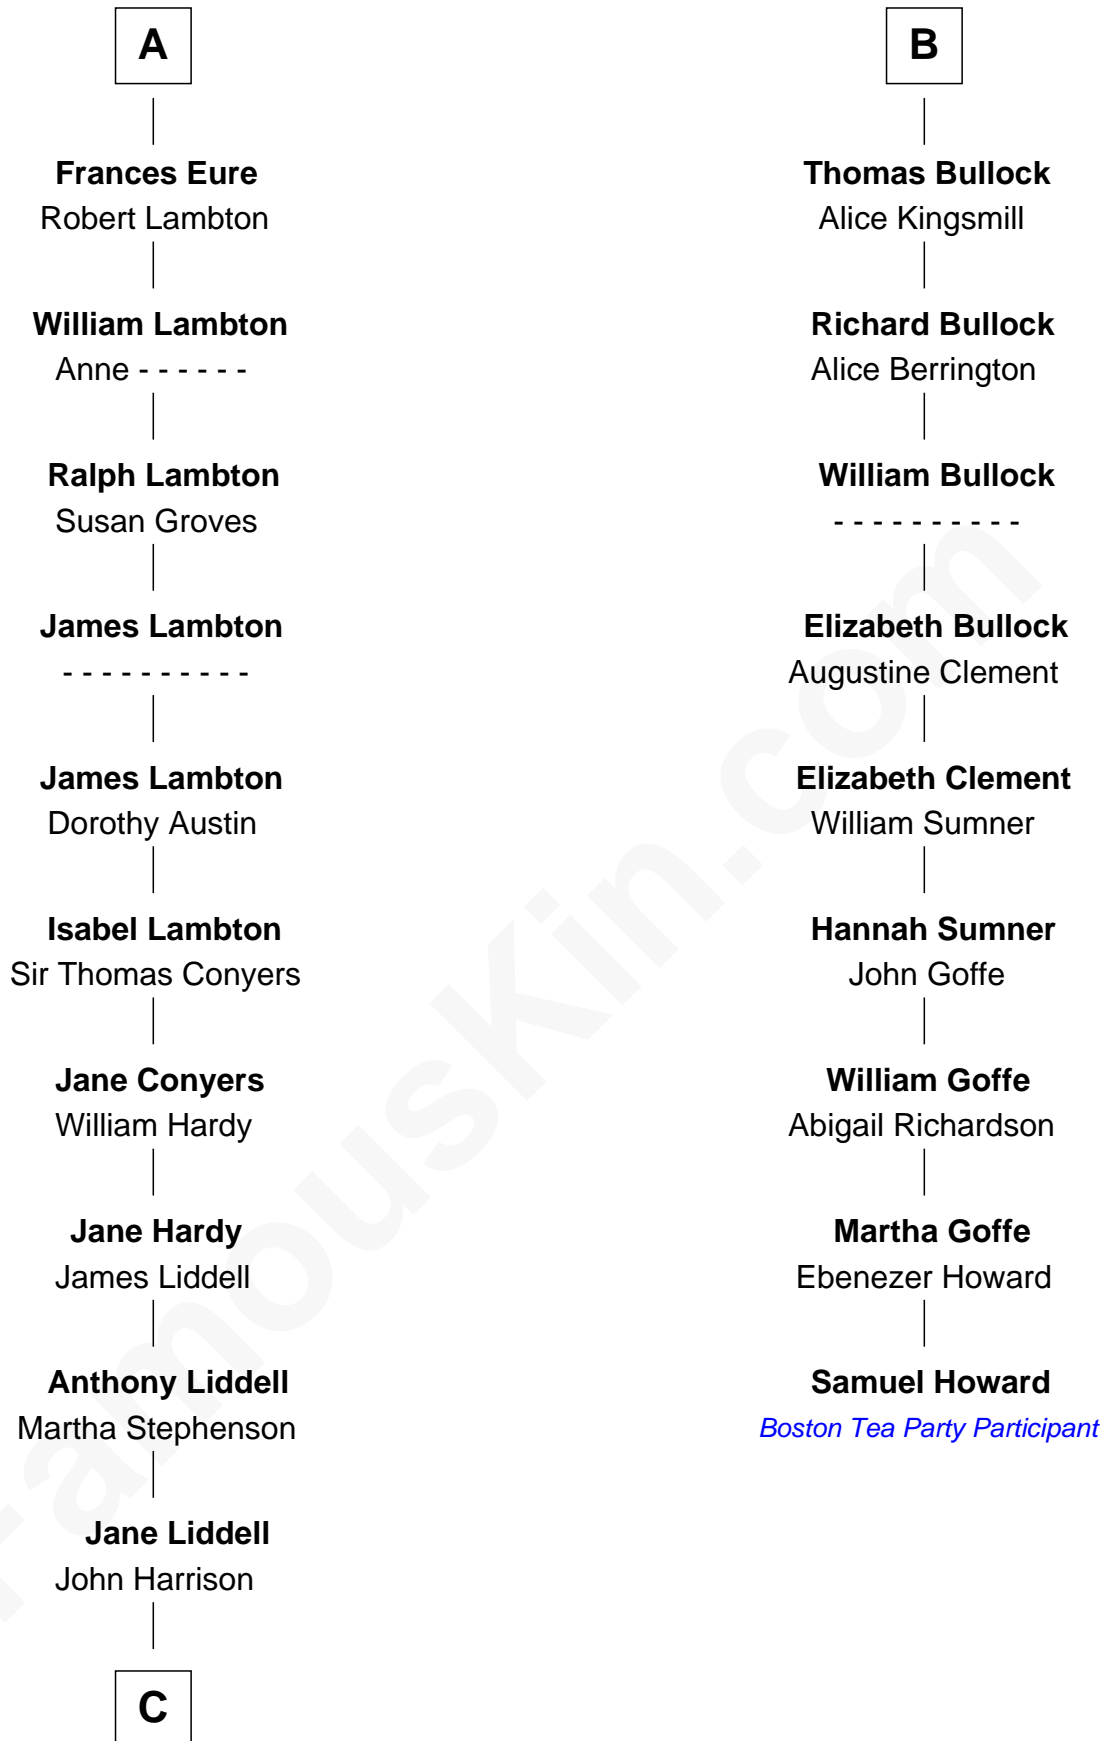

FamousKin.com
Relationship Chart of
Catherine Middleton
Princess of Wales

15th cousin 6 times removed of

Samuel Howard
Boston Tea Party Participant

C

John Harrison

Jane Hill

Thomas Harrison

Elizabeth Mary Temple

Dorothy Harrison

Ronald John James Goldsmith

Carole Elizabeth Goldsmith

Michael Francis Middleton

Catherine Middleton

Princess of Wales