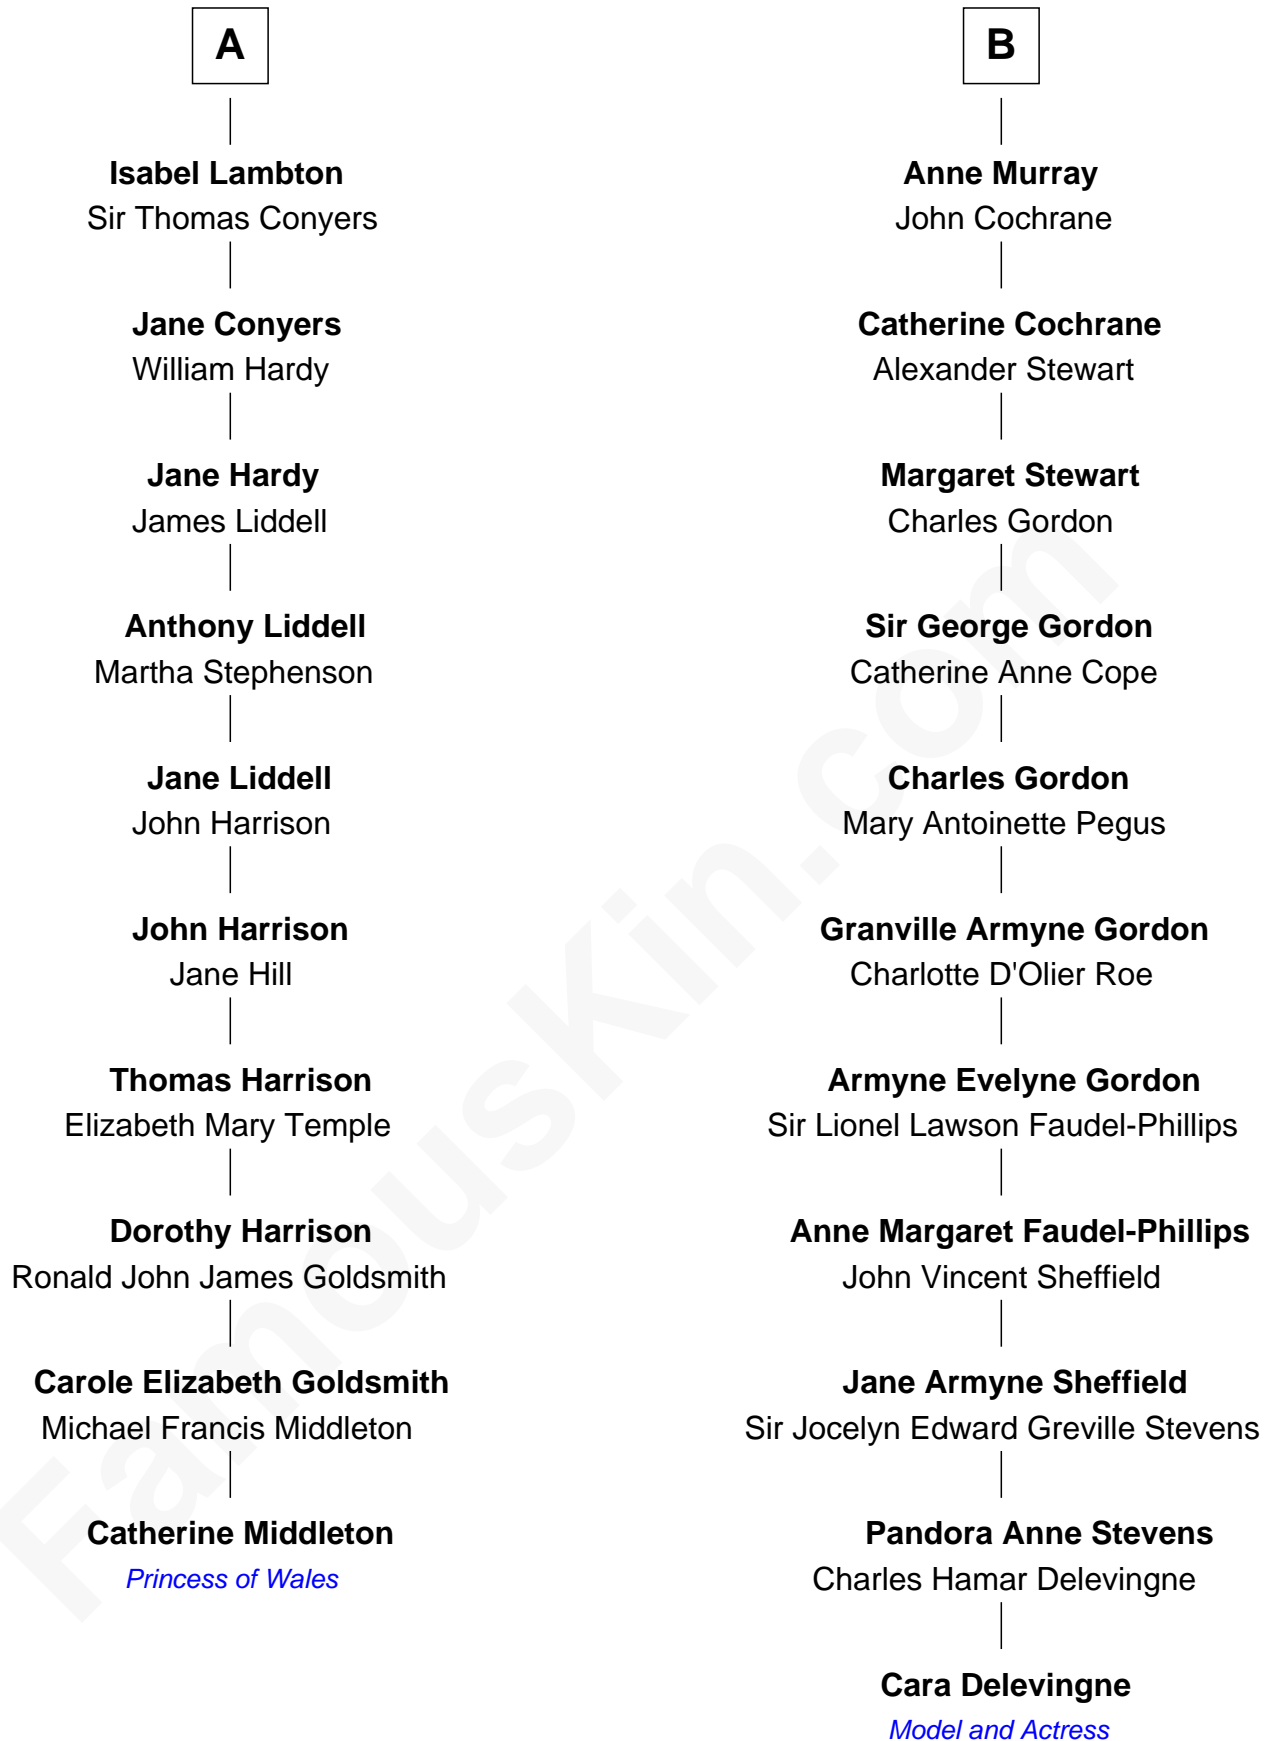

FamousKin.com
Relationship Chart of
Catherine Middleton
Princess of Wales

16th cousin 1 time removed of

Cara Delevingne
Fashion Model and Movie Actress

Catherine Middleton photo by [Pat Pilon](#) ([CC BY 2.0](#))

Cara Delevingne photo by [Gage Skidmore](#) ([CC BY-SA 2.0](#))