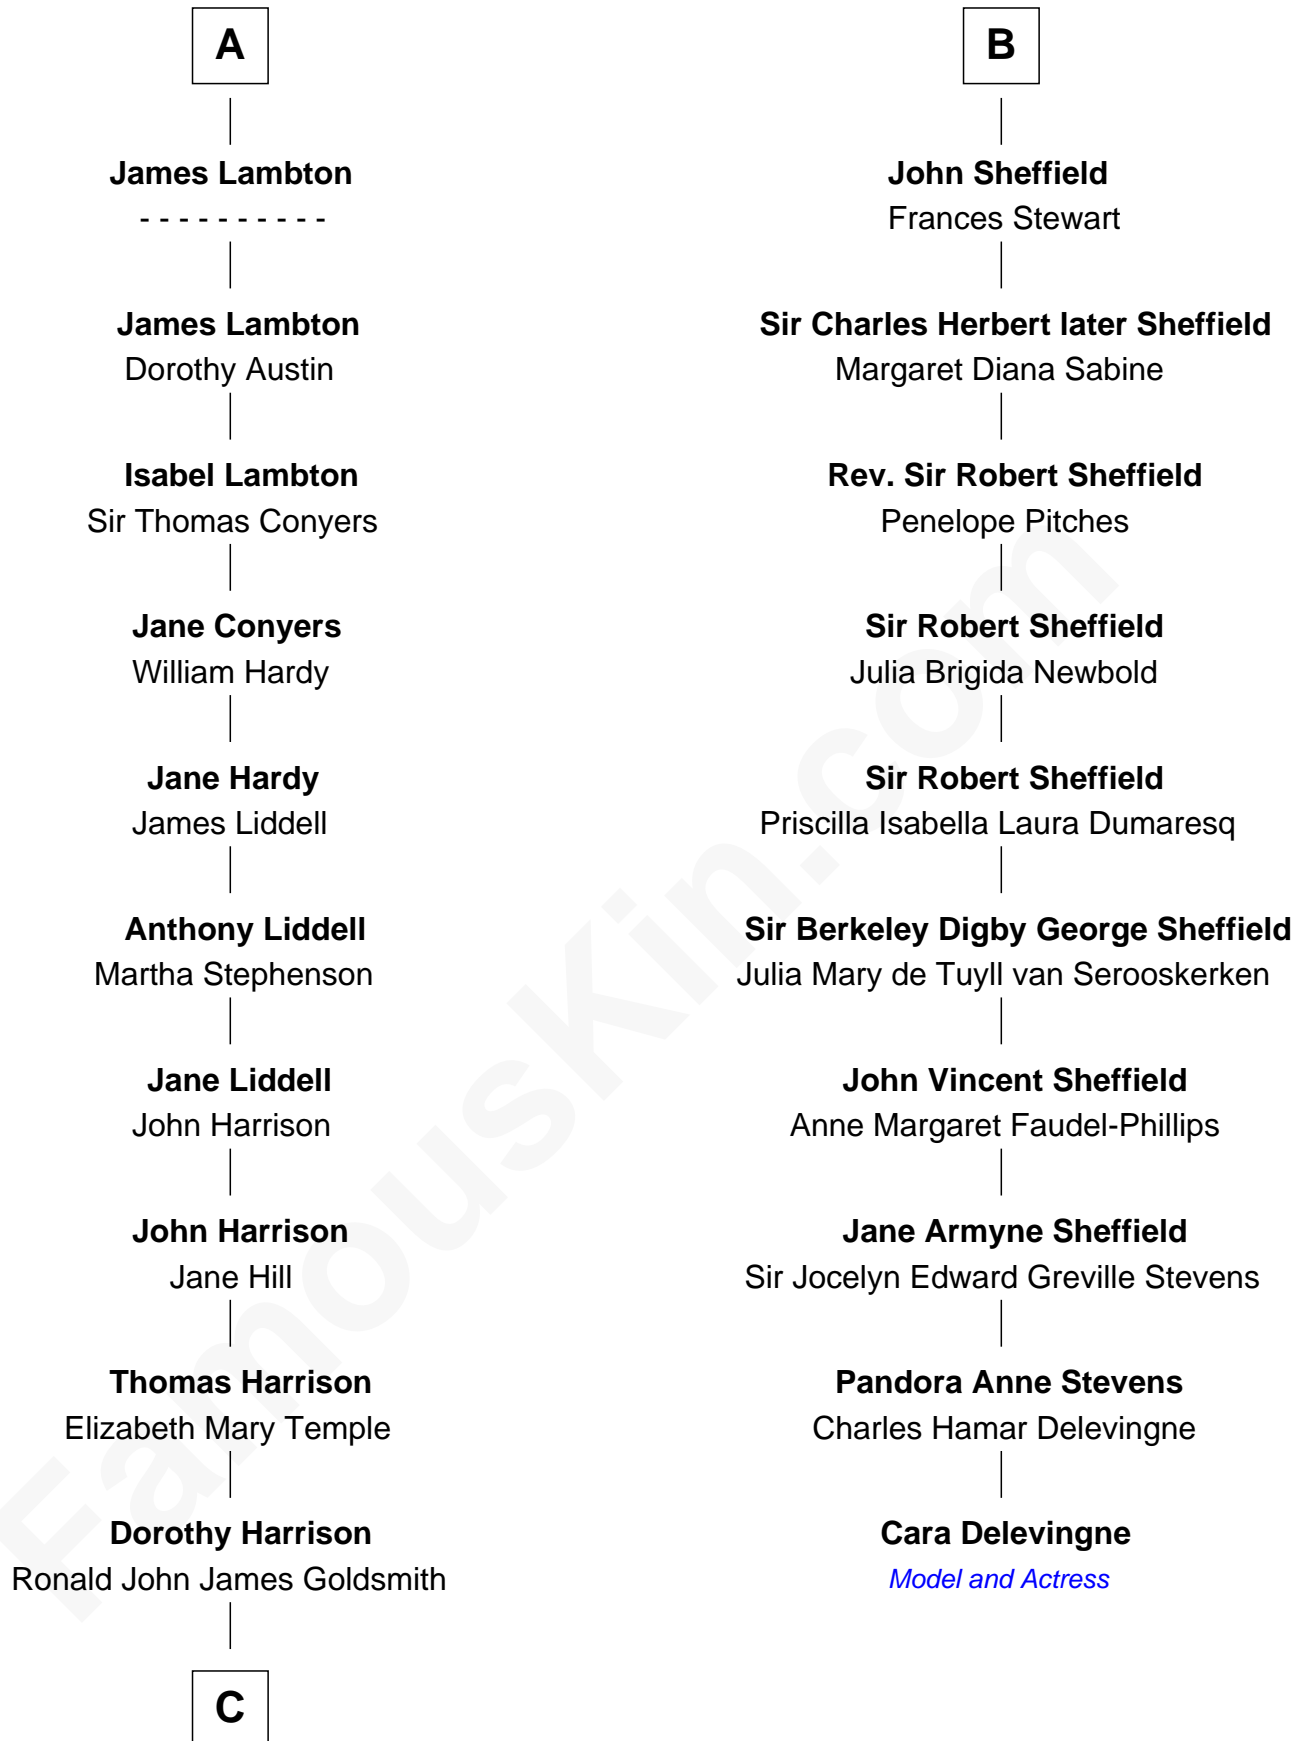

FamousKin.com
Relationship Chart of
Catherine Middleton
Princess of Wales

16th cousin 2 times removed of

Cara Delevingne
Fashion Model and Movie Actress

Carole Elizabeth Goldsmith

Michael Francis Middleton

Catherine Middleton

Princess of Wales

FamousKin.com