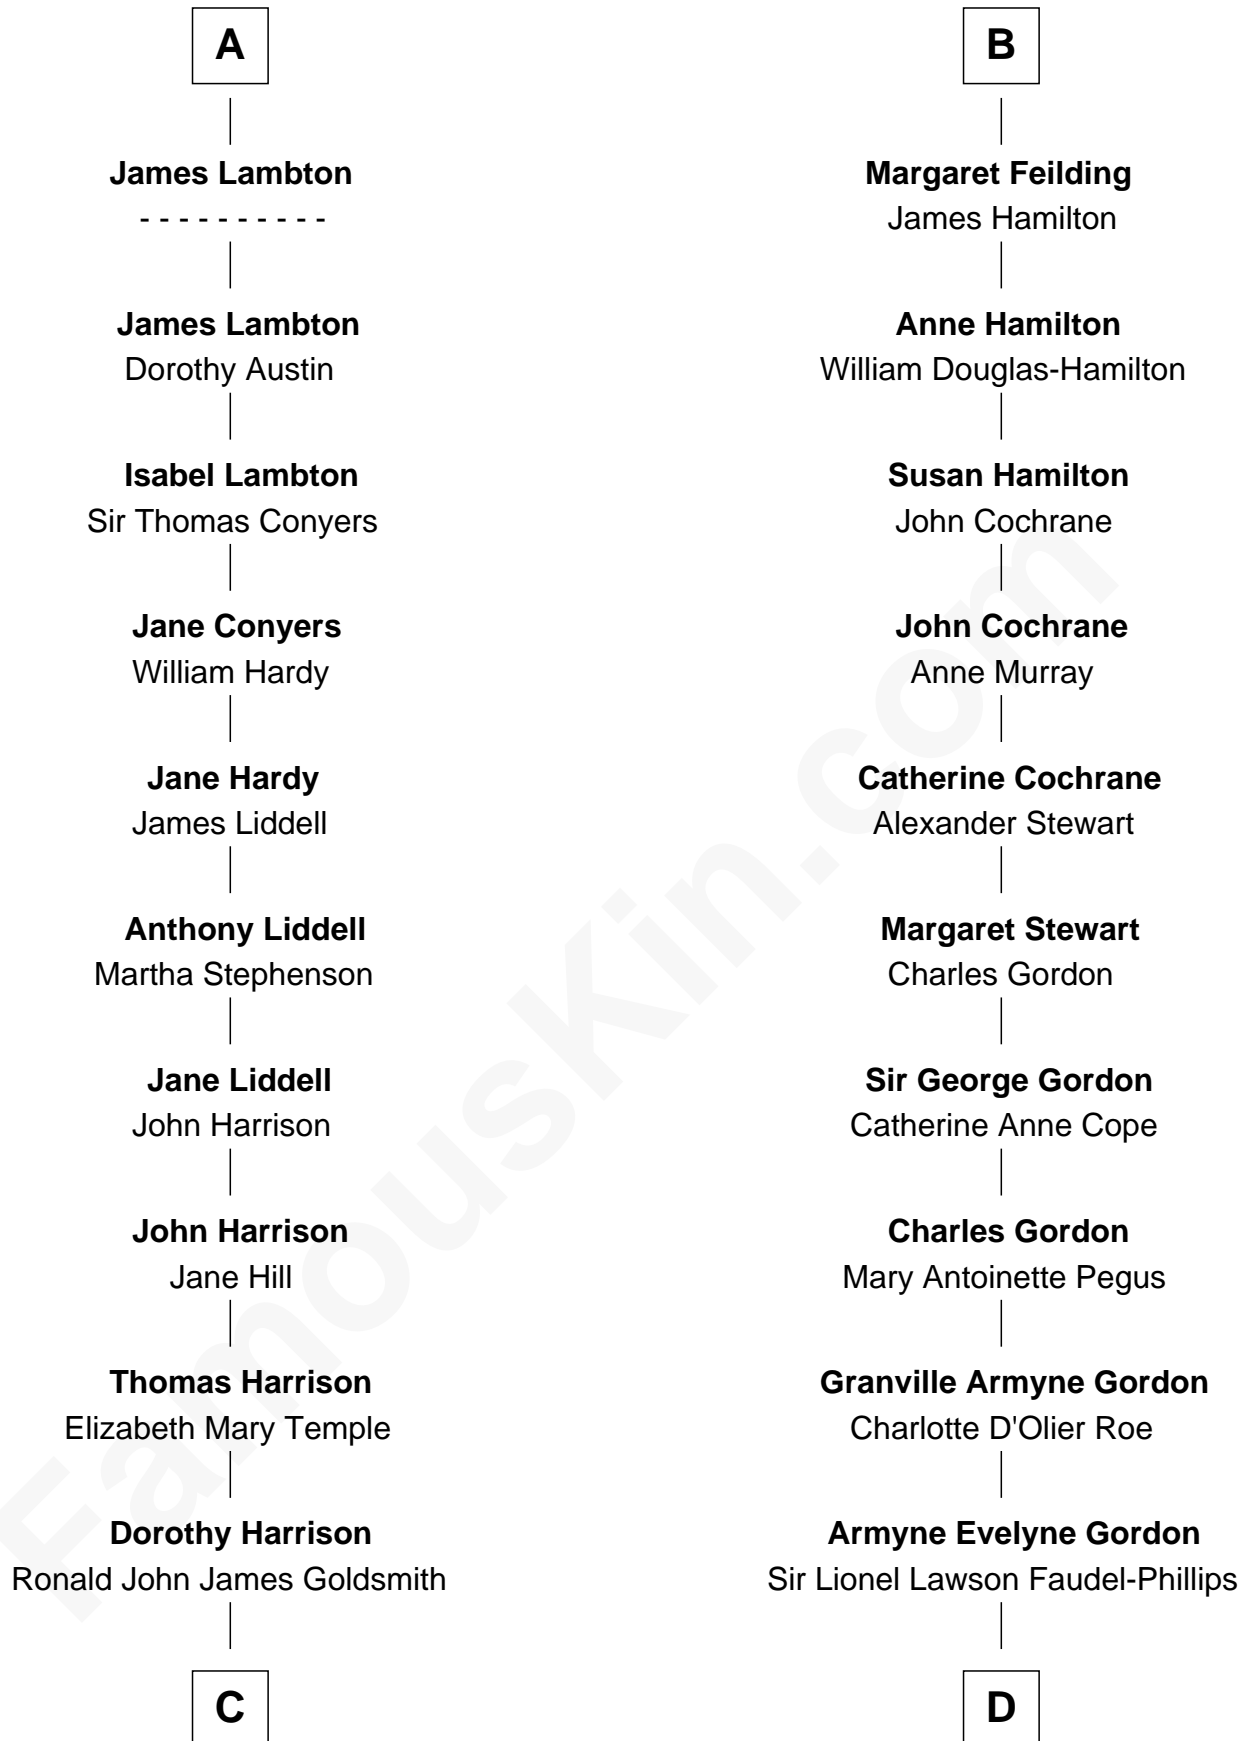

**FamousKin.com**  
**Relationship Chart of**  
**Catherine Middleton**  
*Princess of Wales*

18th cousin 2 times removed of

**Cara Delevingne**  
*Fashion Model and Movie Actress*

**C**  
|  
**Carole Elizabeth Goldsmith**  
Michael Francis Middleton  
|  
**Catherine Middleton**  
*Princess of Wales*

**D**  
|  
**Anne Margaret Faudel-Phillips**  
John Vincent Sheffield  
|  
**Jane Armyne Sheffield**  
Sir Jocelyn Edward Greville Stevens  
|  
**Pandora Anne Stevens**  
Charles Hamar Delevingne  
|  
**Cara Delevingne**  
*Model and Actress*