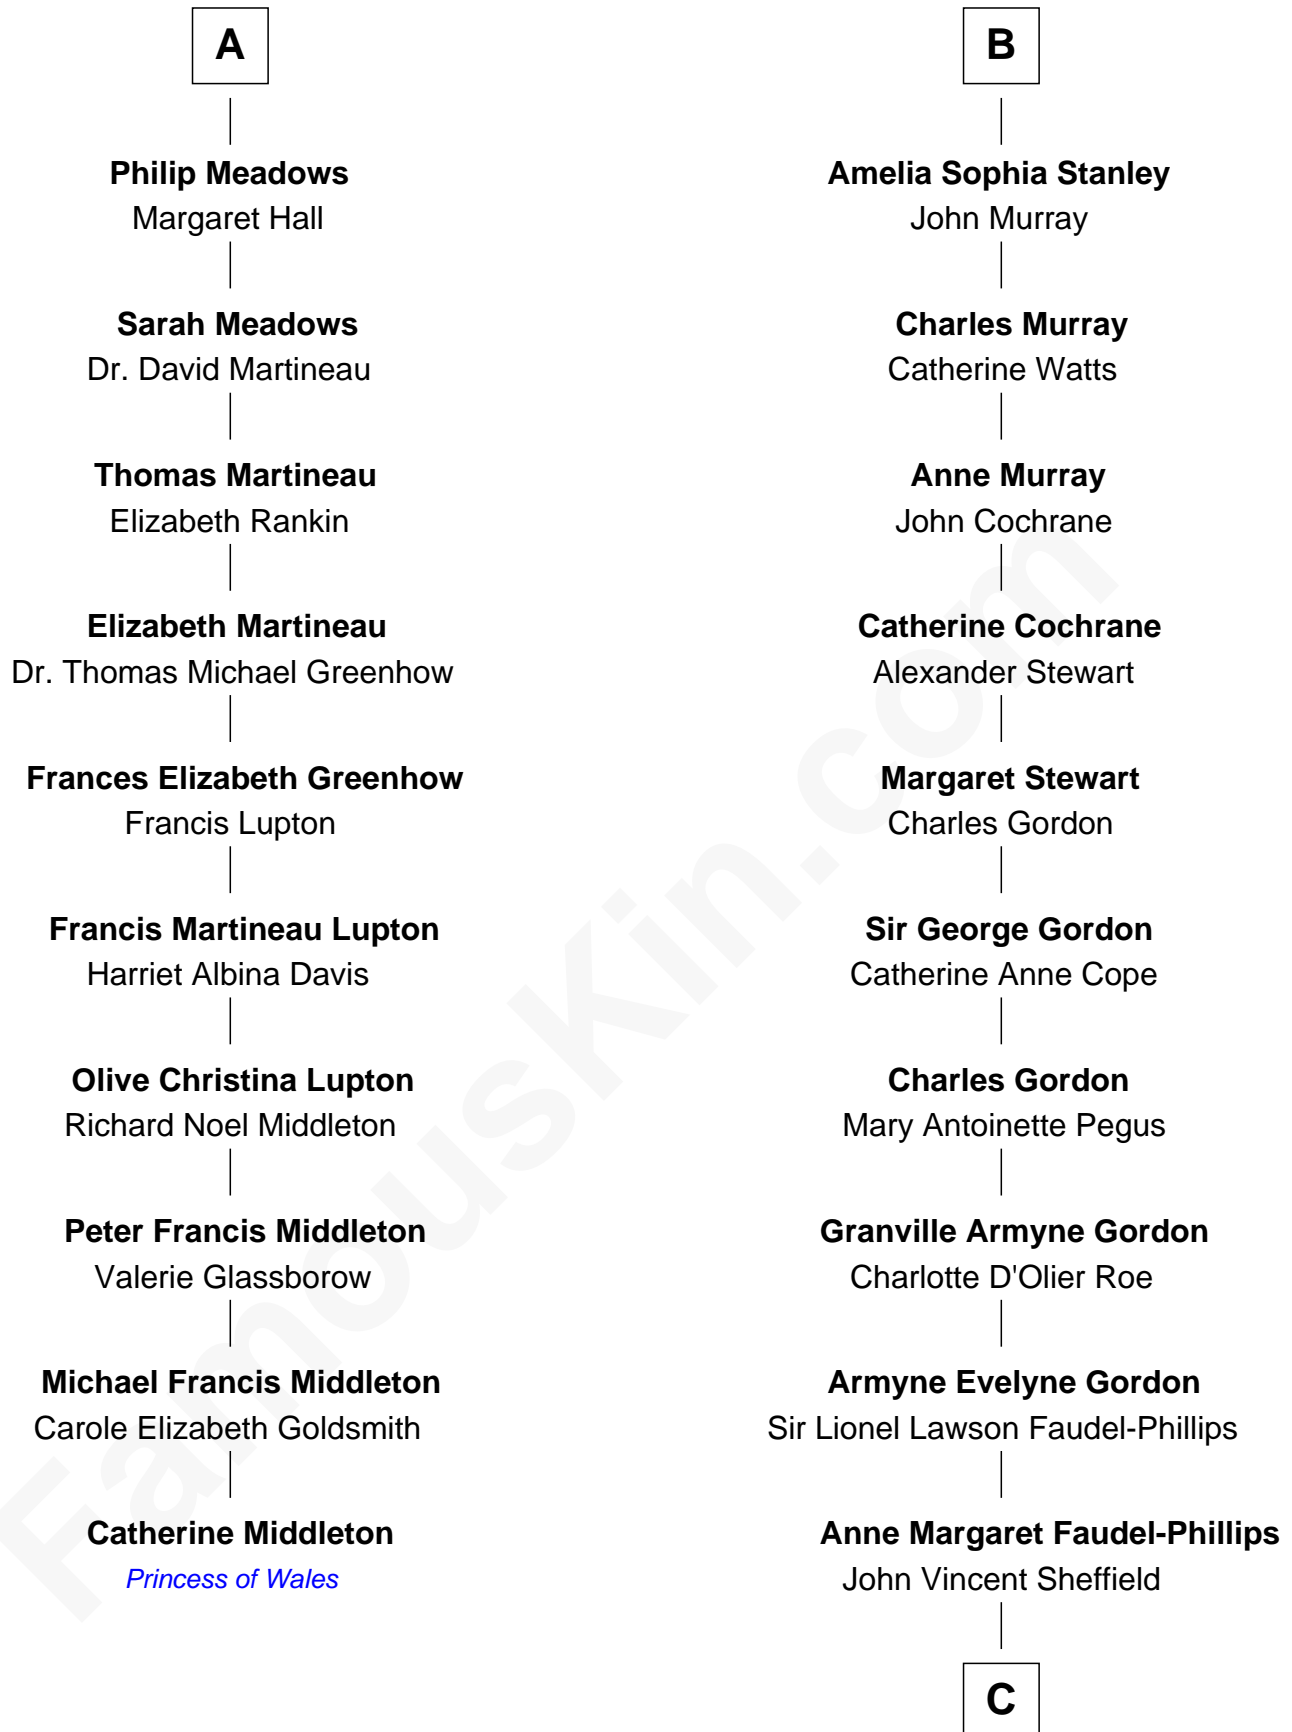

## Relationship Chart of

### Catherine Middleton

*Princess of Wales*

16th cousin 3 times removed of

### Cara Delevingne

*Fashion Model and Movie Actress*

C

**Jane Armyne Sheffield**  
Sir Jocelyn Edward Greville Stevens

**Pandora Anne Stevens**  
Charles Hamar Delevingne

**Cara Delevingne**  
*Model and Actress*