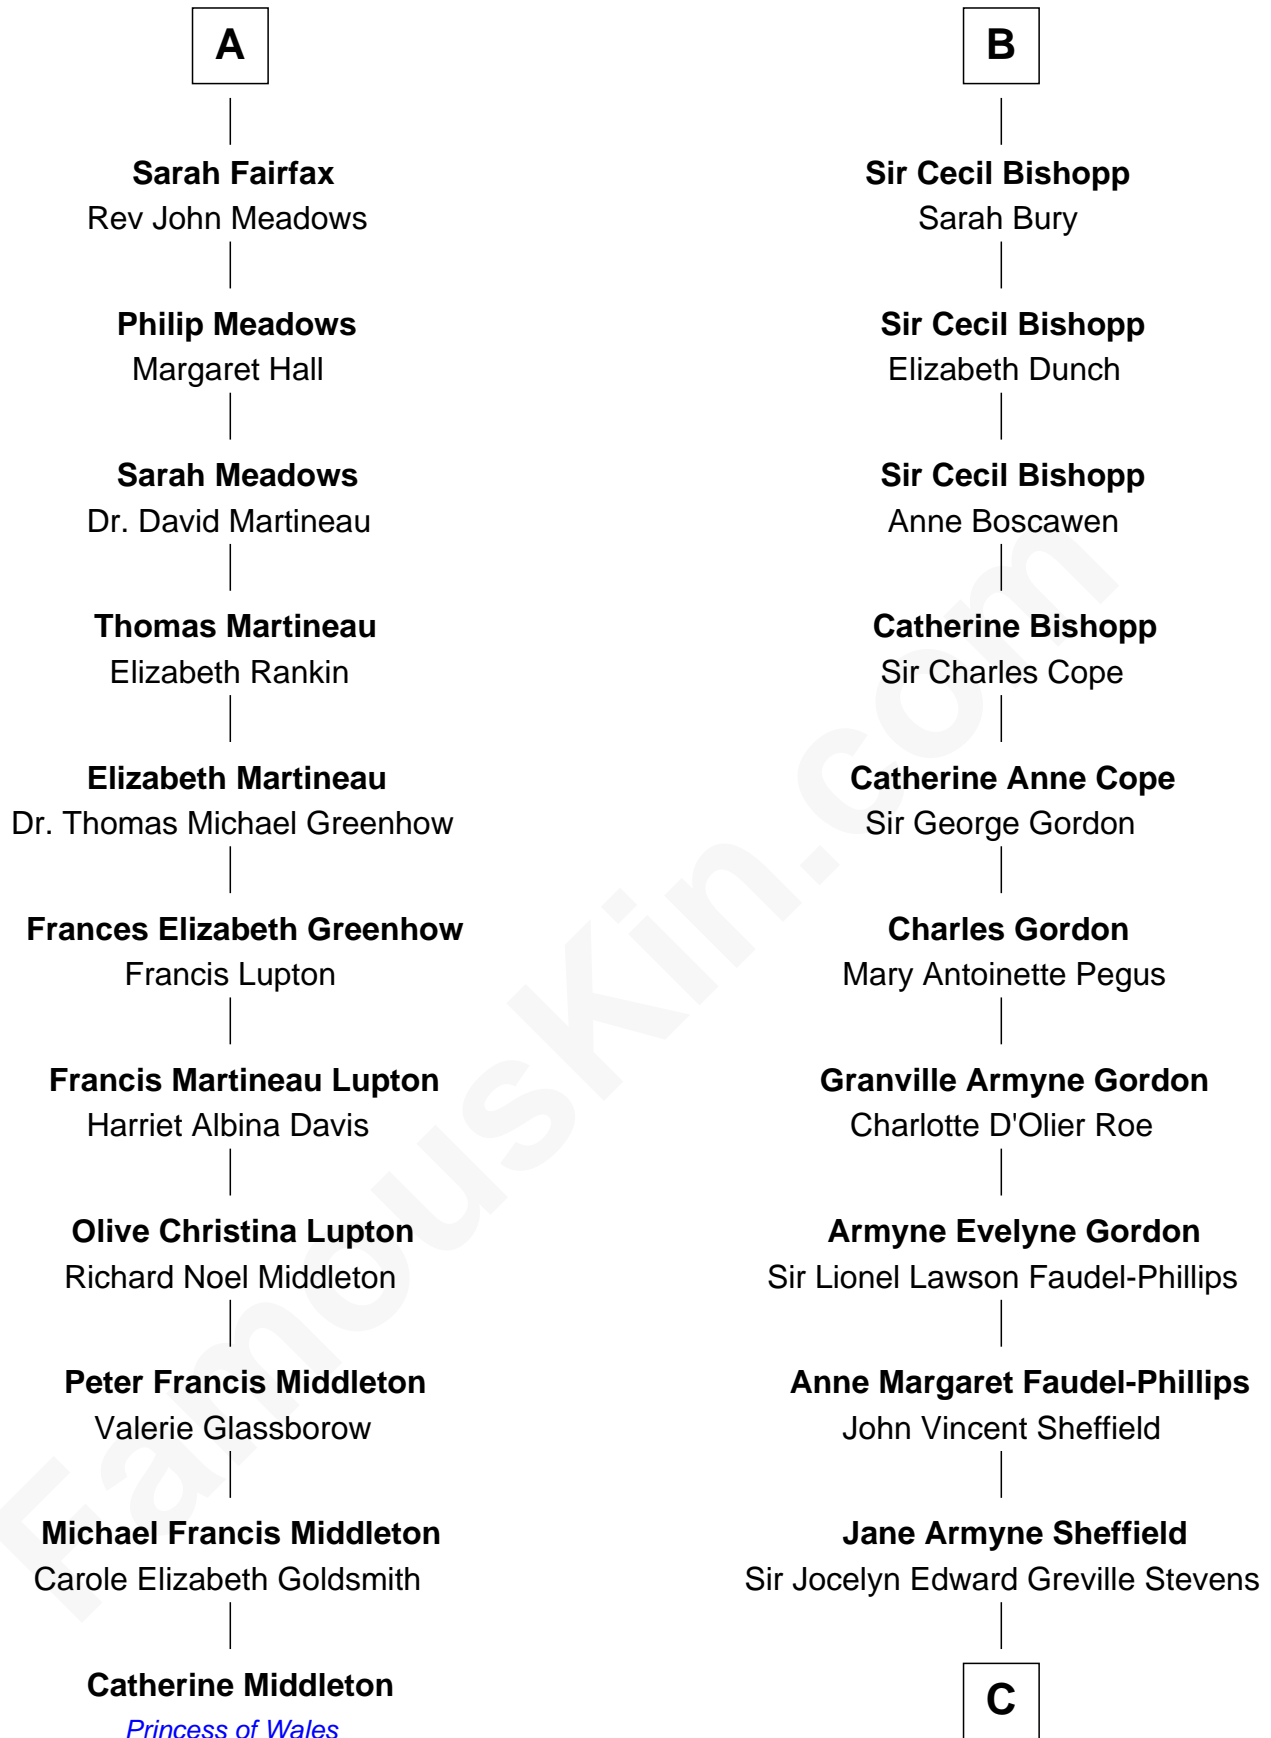

FamousKin.com
Relationship Chart of
Catherine Middleton
Princess of Wales

17th cousin 1 time removed of

Cara Delevingne
Fashion Model and Movie Actress

Pandora Anne Stevens
Charles Hamar Delevingne

Cara Delevingne
Model and Actress

FamousKin.com