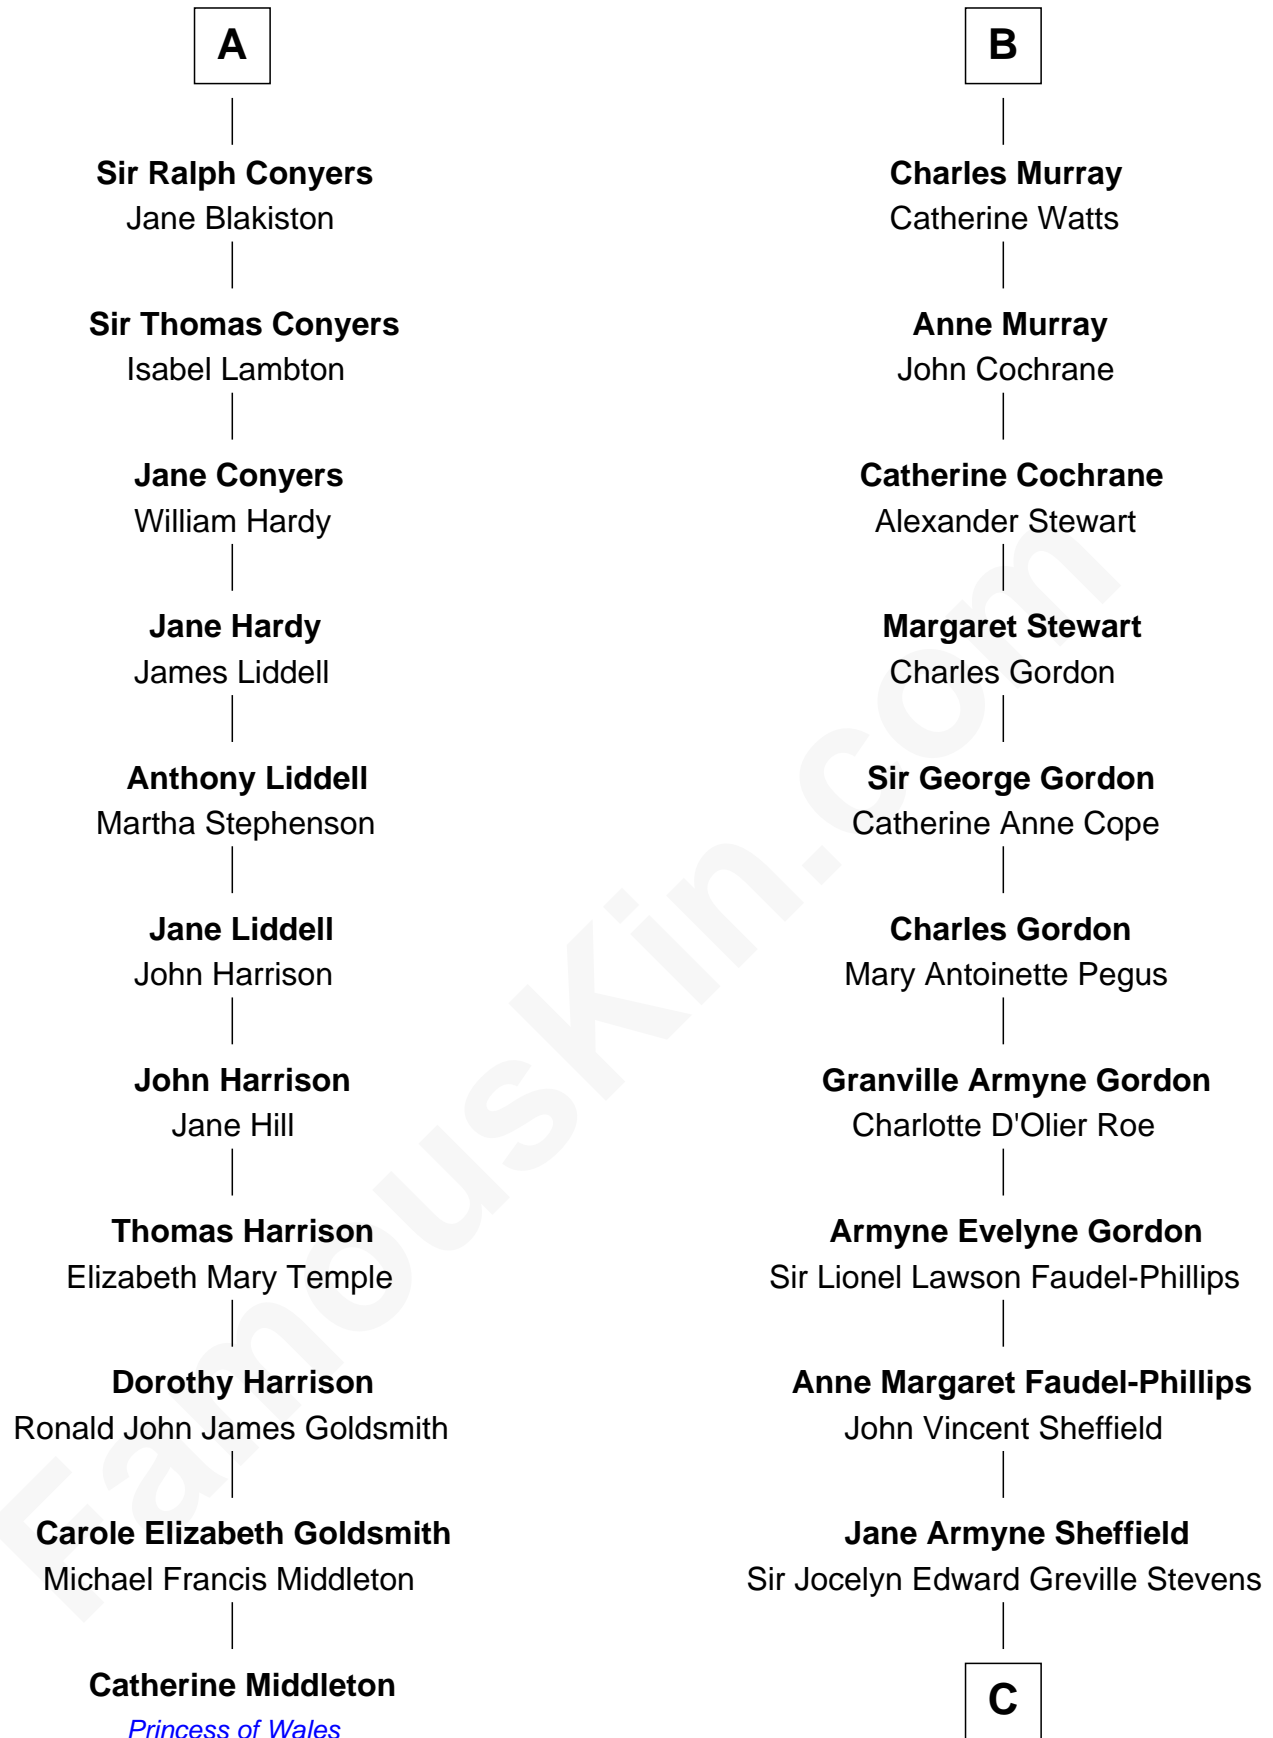

FamousKin.com
Relationship Chart of
Catherine Middleton
Princess of Wales

17th cousin 1 time removed of

Cara Delevingne
Fashion Model and Movie Actress

Pandora Anne Stevens
Charles Hamar Delevingne

Cara Delevingne
Model and Actress

FamousKin.com