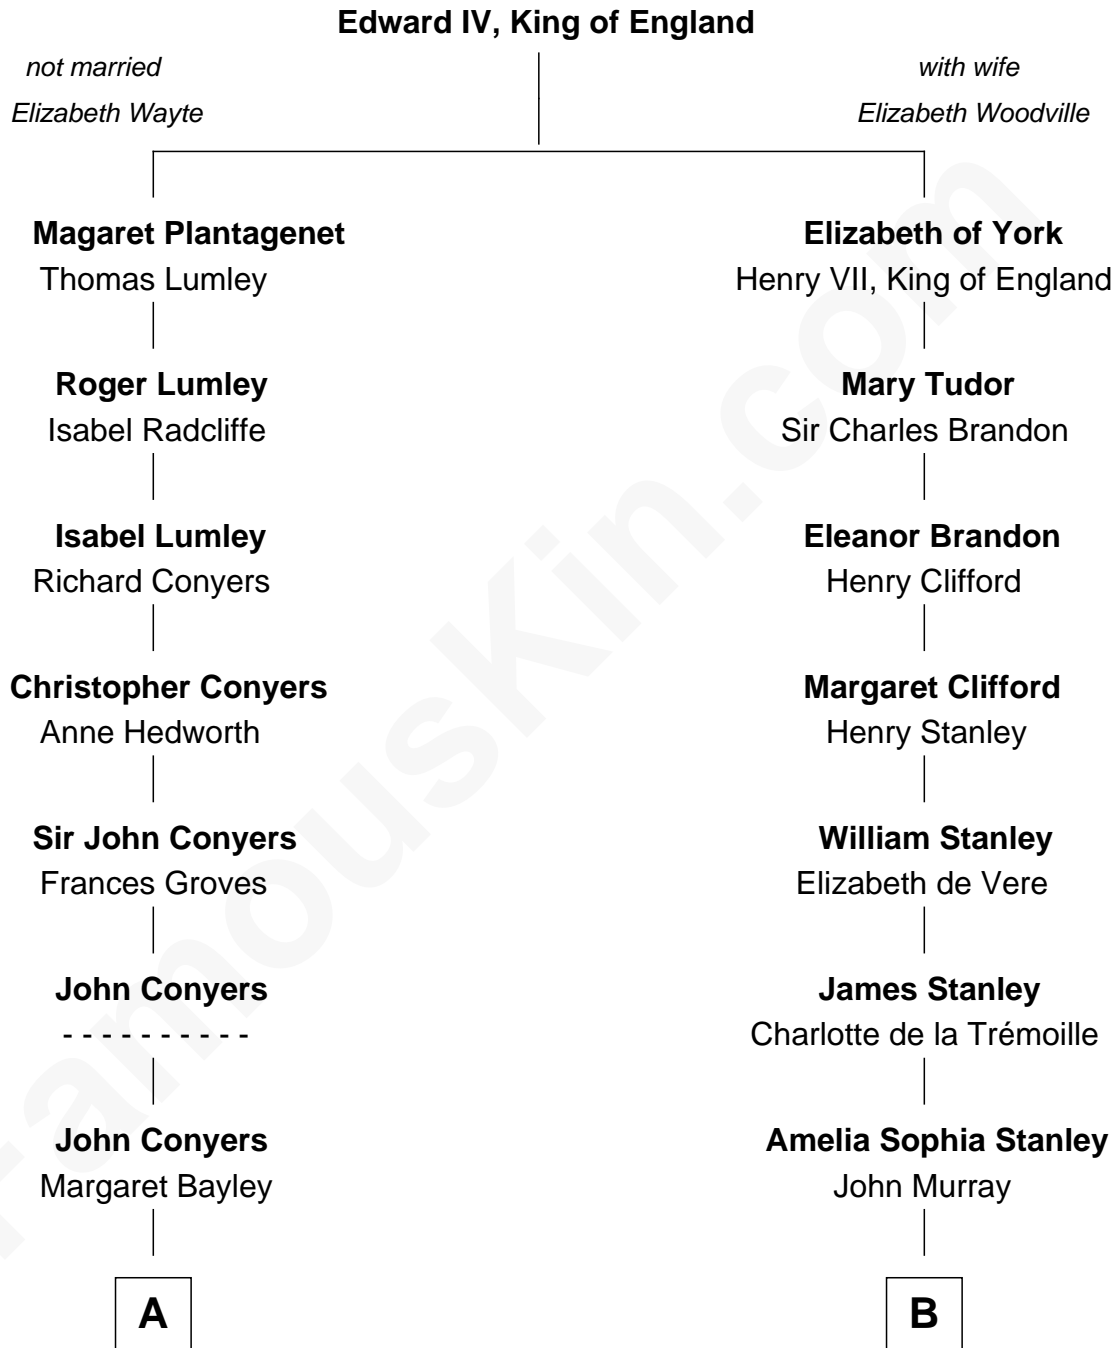

FamousKin.com
Relationship Chart of
Catherine Middleton
Princess of Wales

17th cousin 1 time removed of

Cara Delevingne
Fashion Model and Movie Actress

Pandora Anne Stevens
Charles Hamar Delevingne

Cara Delevingne
Model and Actress

FamousKin.com