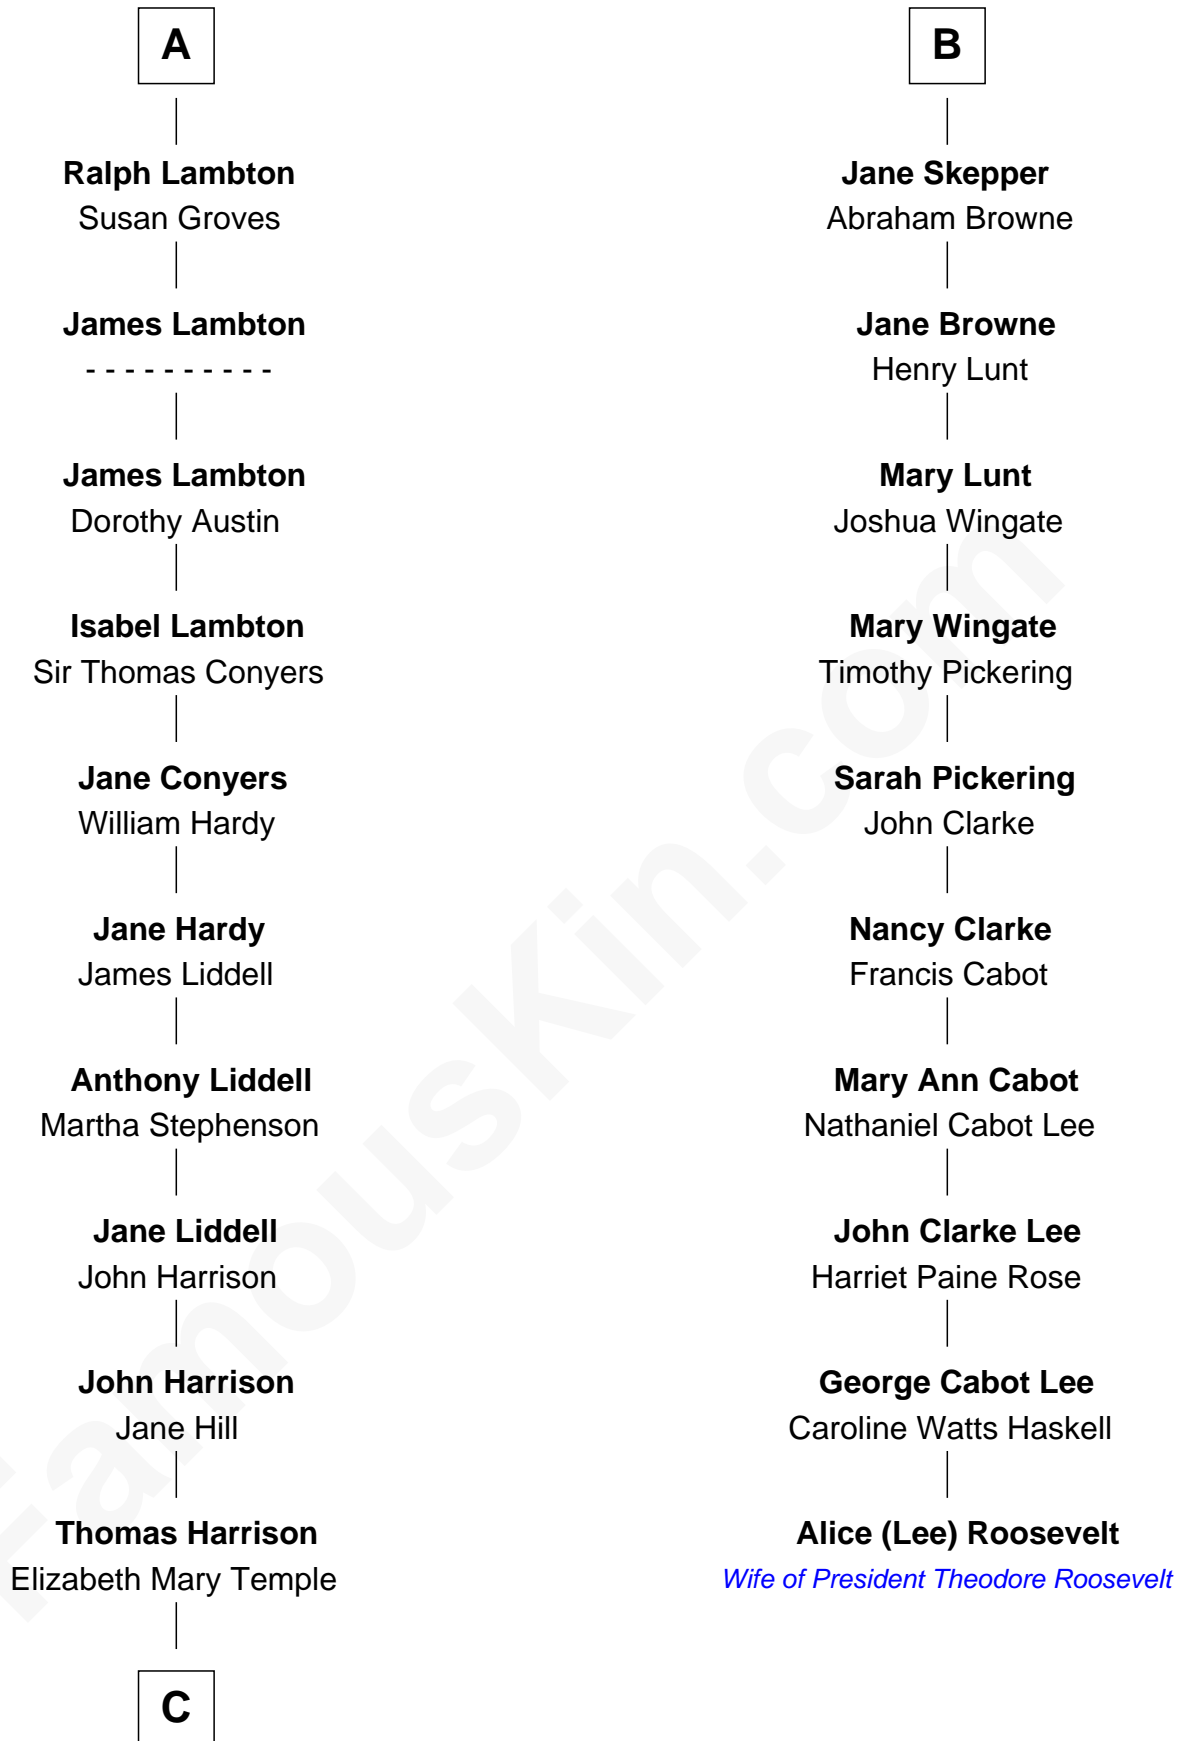

FamousKin.com
Relationship Chart of
Catherine Middleton

Princess of Wales

16th cousin 3 times removed of

Alice (Lee) Roosevelt

First Wife of President Theodore Roosevelt

C

Dorothy Harrison

Ronald John James Goldsmith

Carole Elizabeth Goldsmith

Michael Francis Middleton

Catherine Middleton

Princess of Wales

FamousKin.com