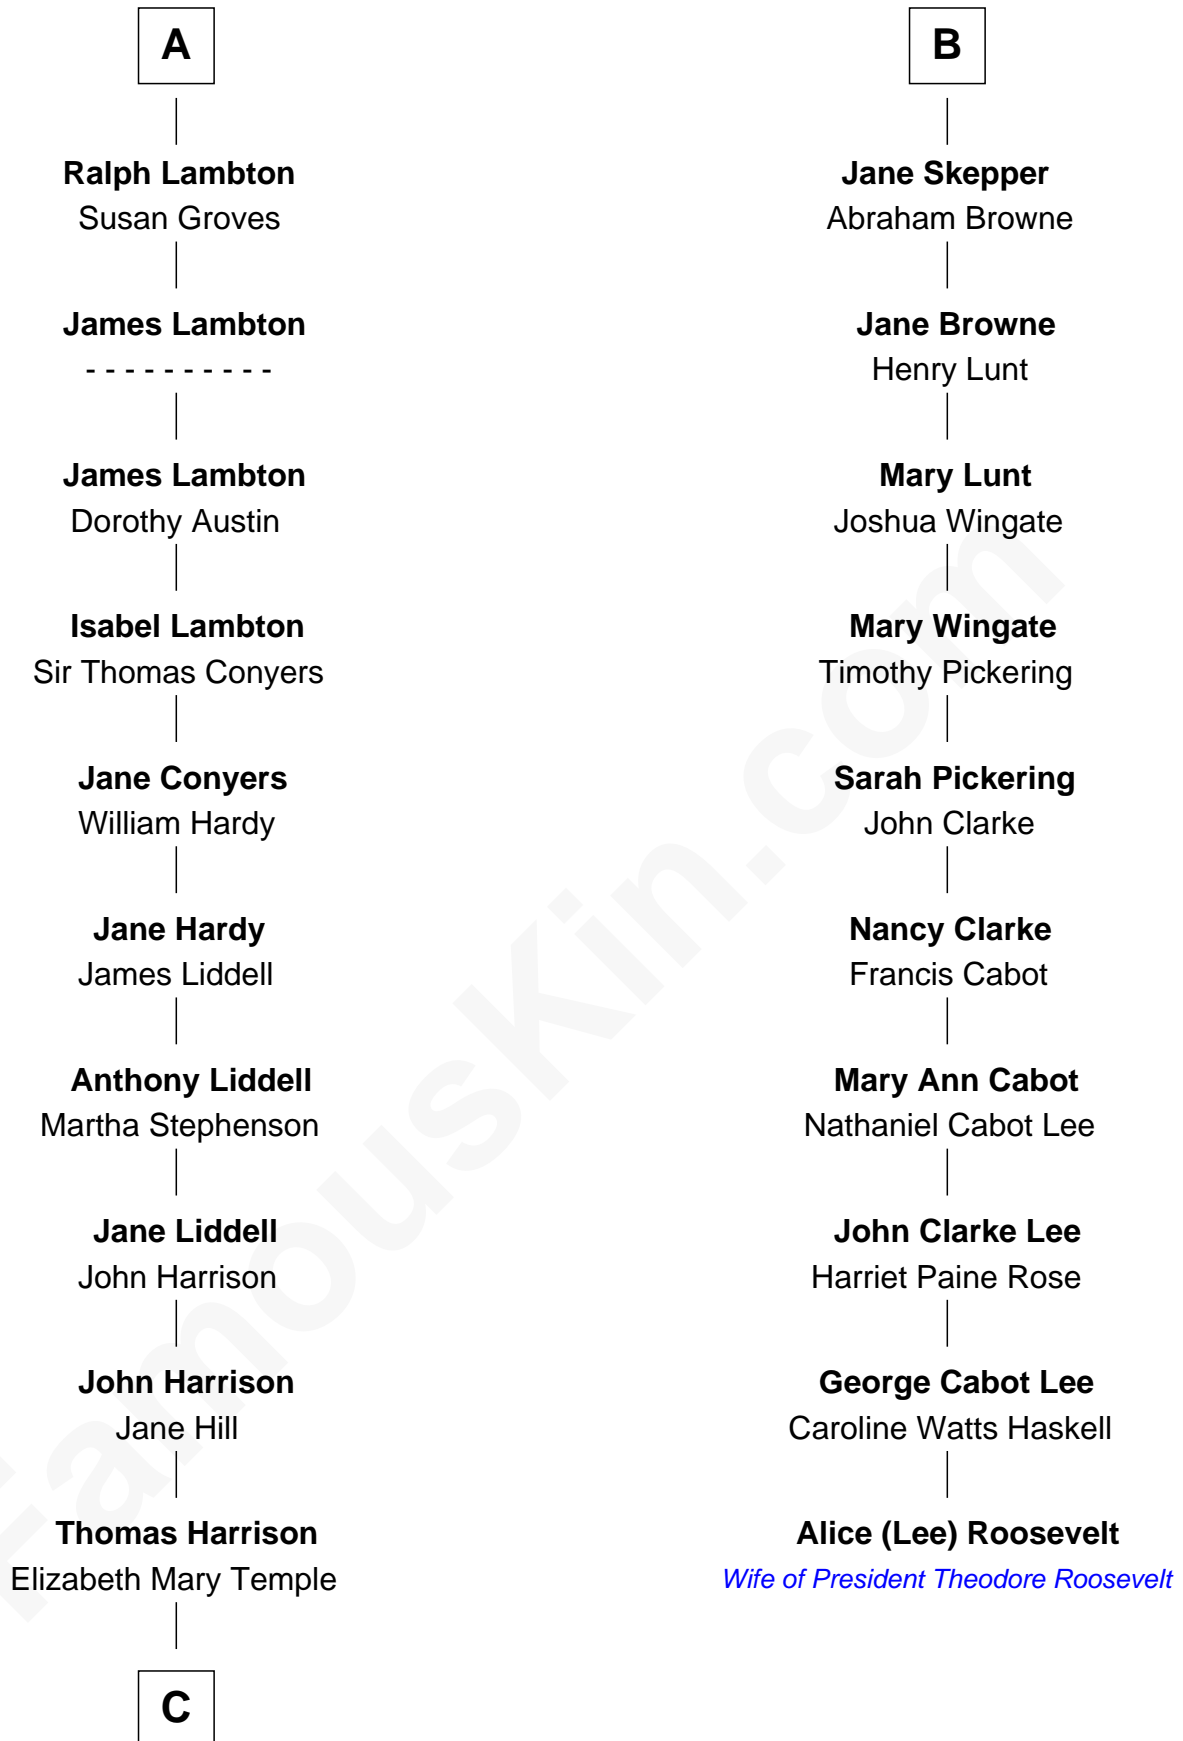

FamousKin.com
Relationship Chart of
Catherine Middleton
Princess of Wales

16th cousin 3 times removed of

Alice (Lee) Roosevelt
First Wife of President Theodore Roosevelt

C

Dorothy Harrison

Ronald John James Goldsmith

Carole Elizabeth Goldsmith

Michael Francis Middleton

Catherine Middleton

Princess of Wales

FamousKin.com