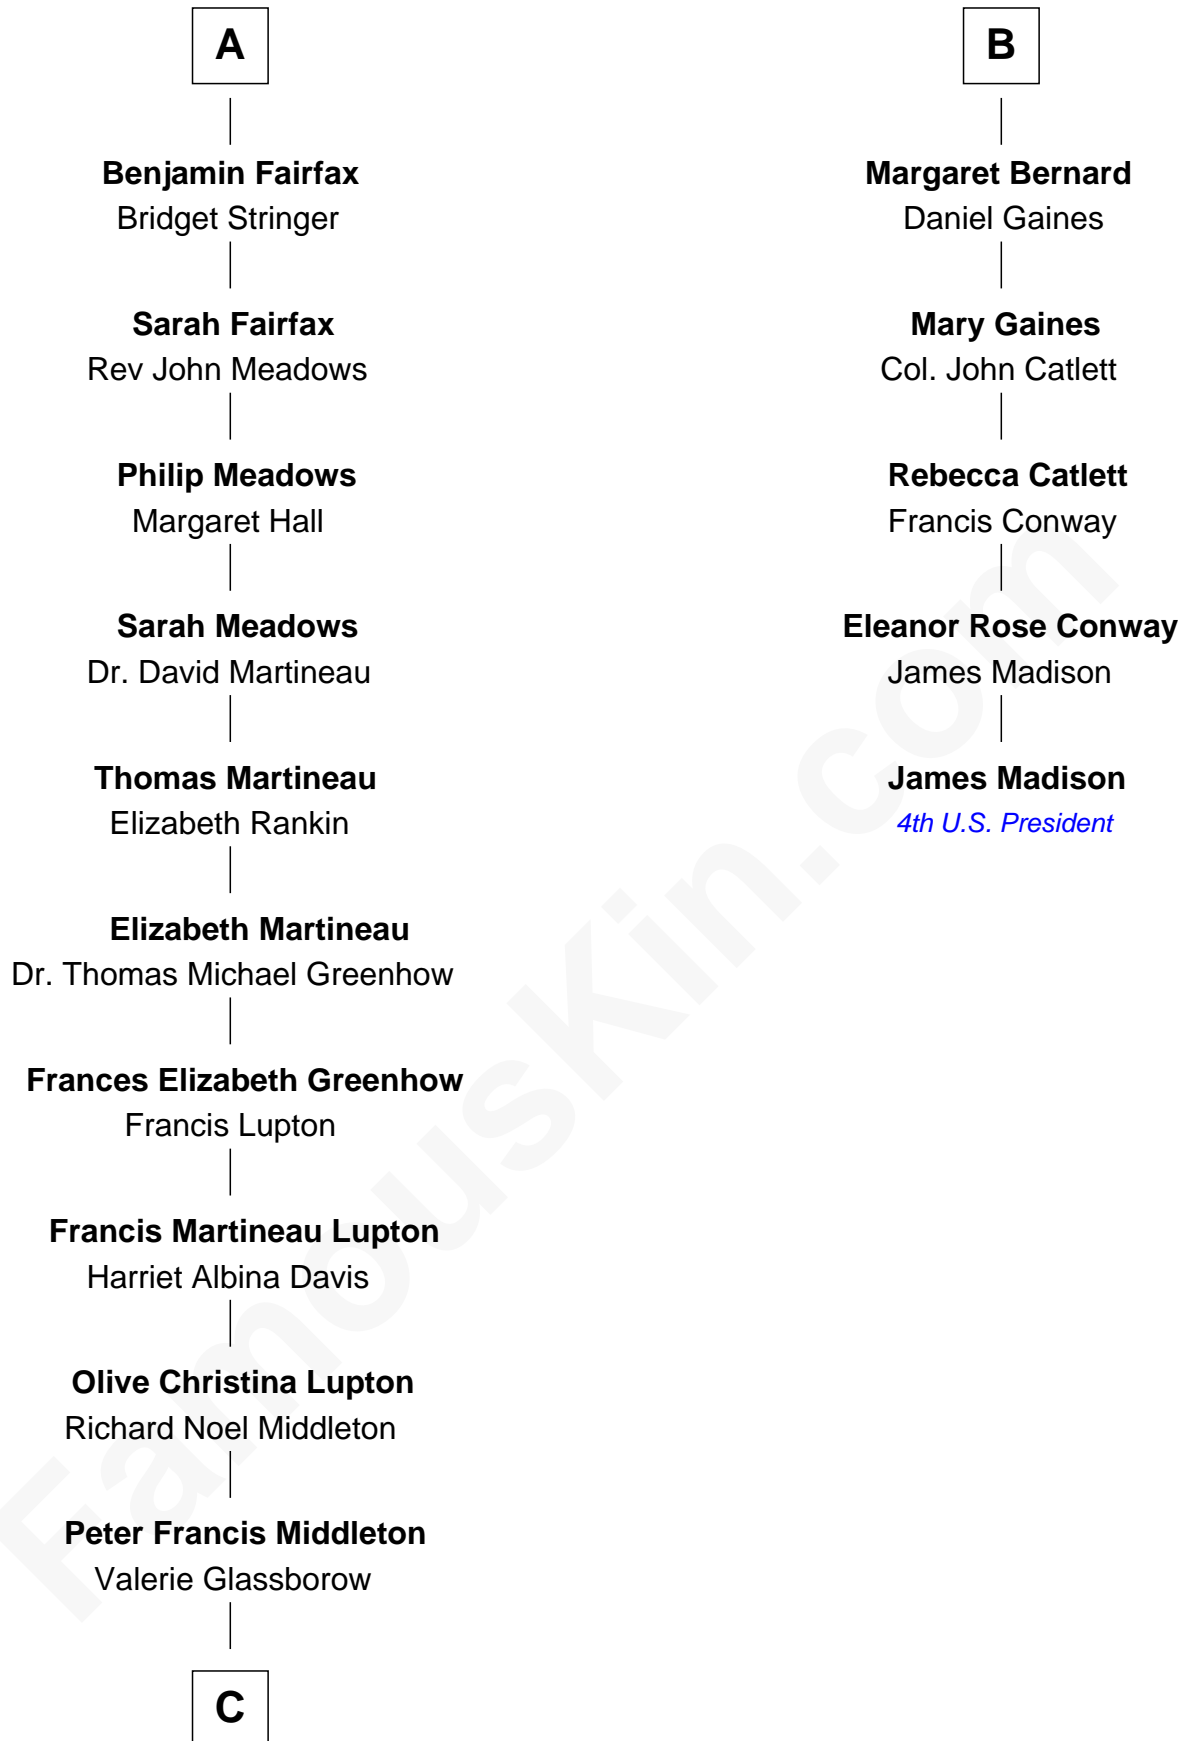

FamousKin.com
Relationship Chart of
Catherine Middleton
Princess of Wales

11th cousin 7 times removed of

James Madison
4th U.S. President

C

Michael Francis Middleton

Carole Elizabeth Goldsmith

Catherine Middleton

Princess of Wales

FamousKin.com