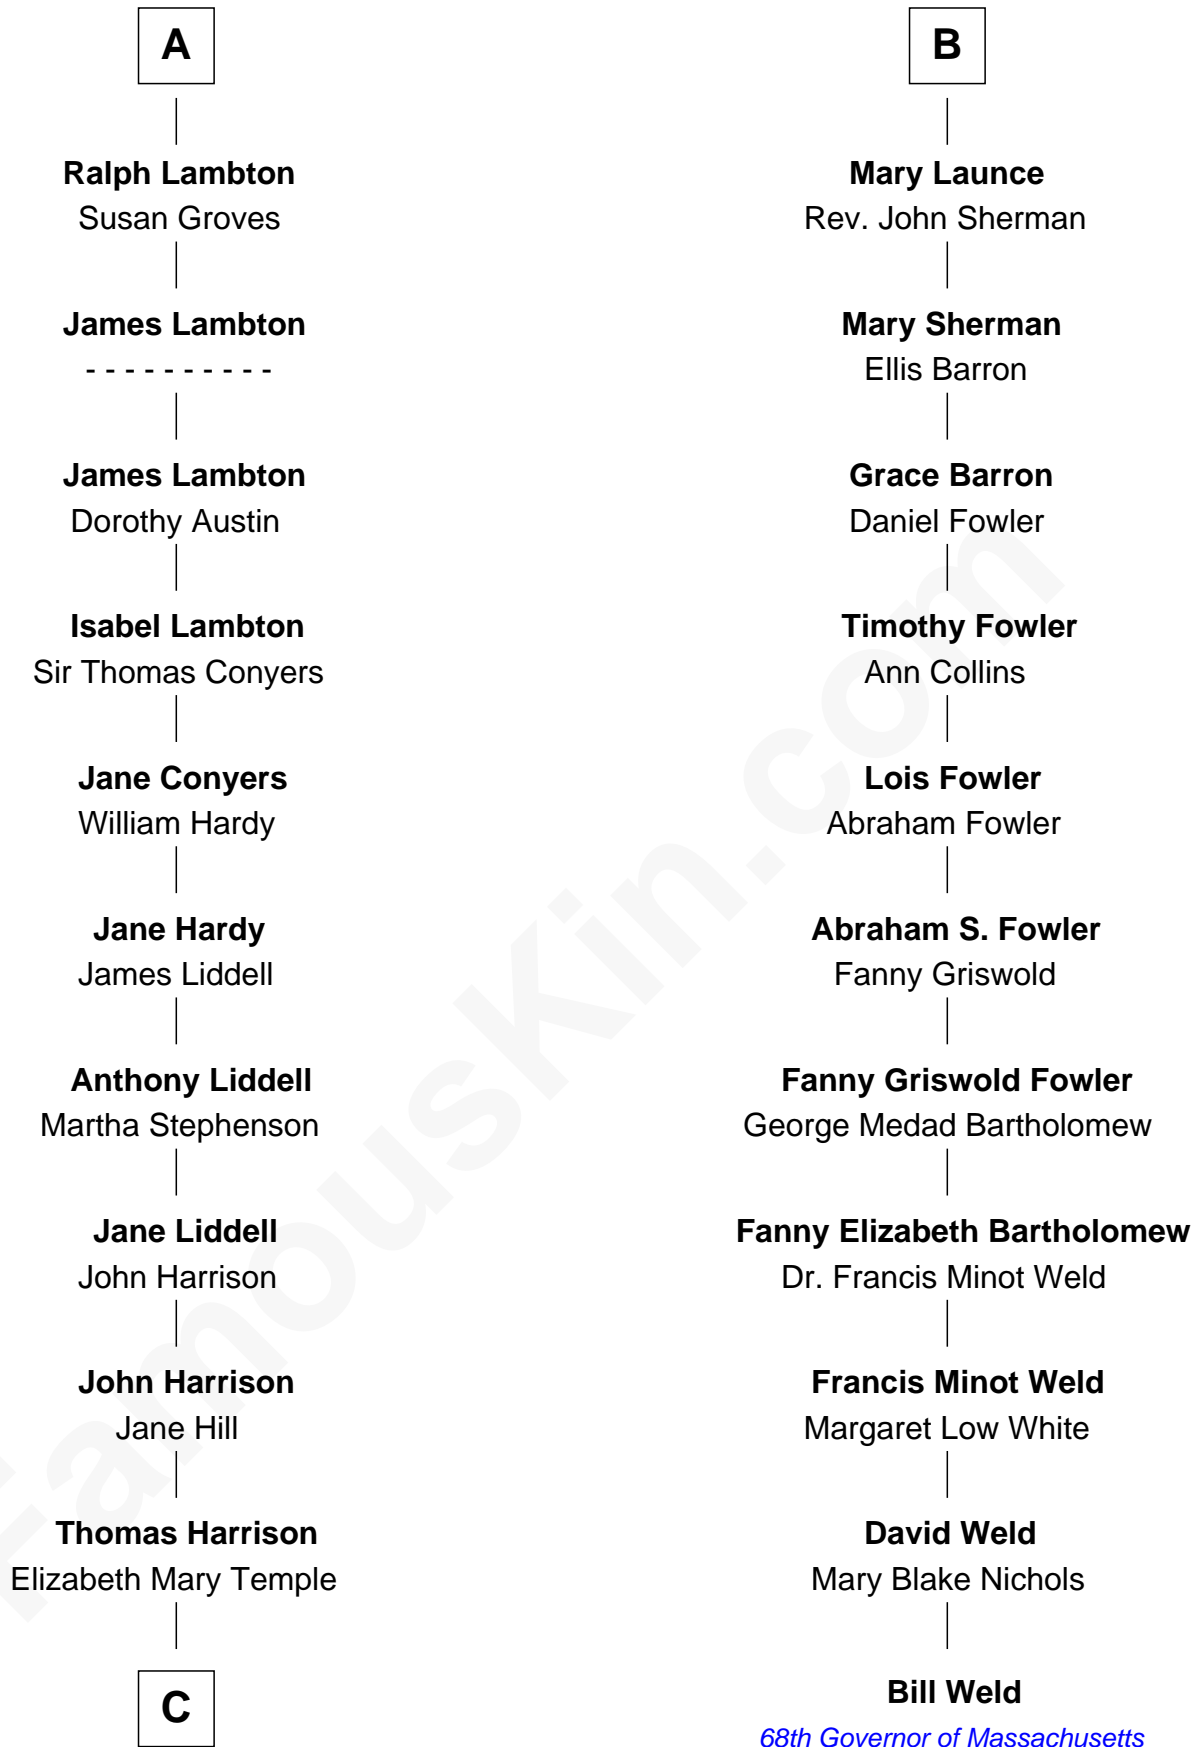

FamousKin.com
Relationship Chart of
Catherine Middleton
Princess of Wales

17th cousin 2 times removed of
Bill Weld
68th Governor of Massachusetts

C

—
Dorothy Harrison

Ronald John James Goldsmith

—
Carole Elizabeth Goldsmith

Michael Francis Middleton

—
Catherine Middleton

Princess of Wales

FamousKin.com