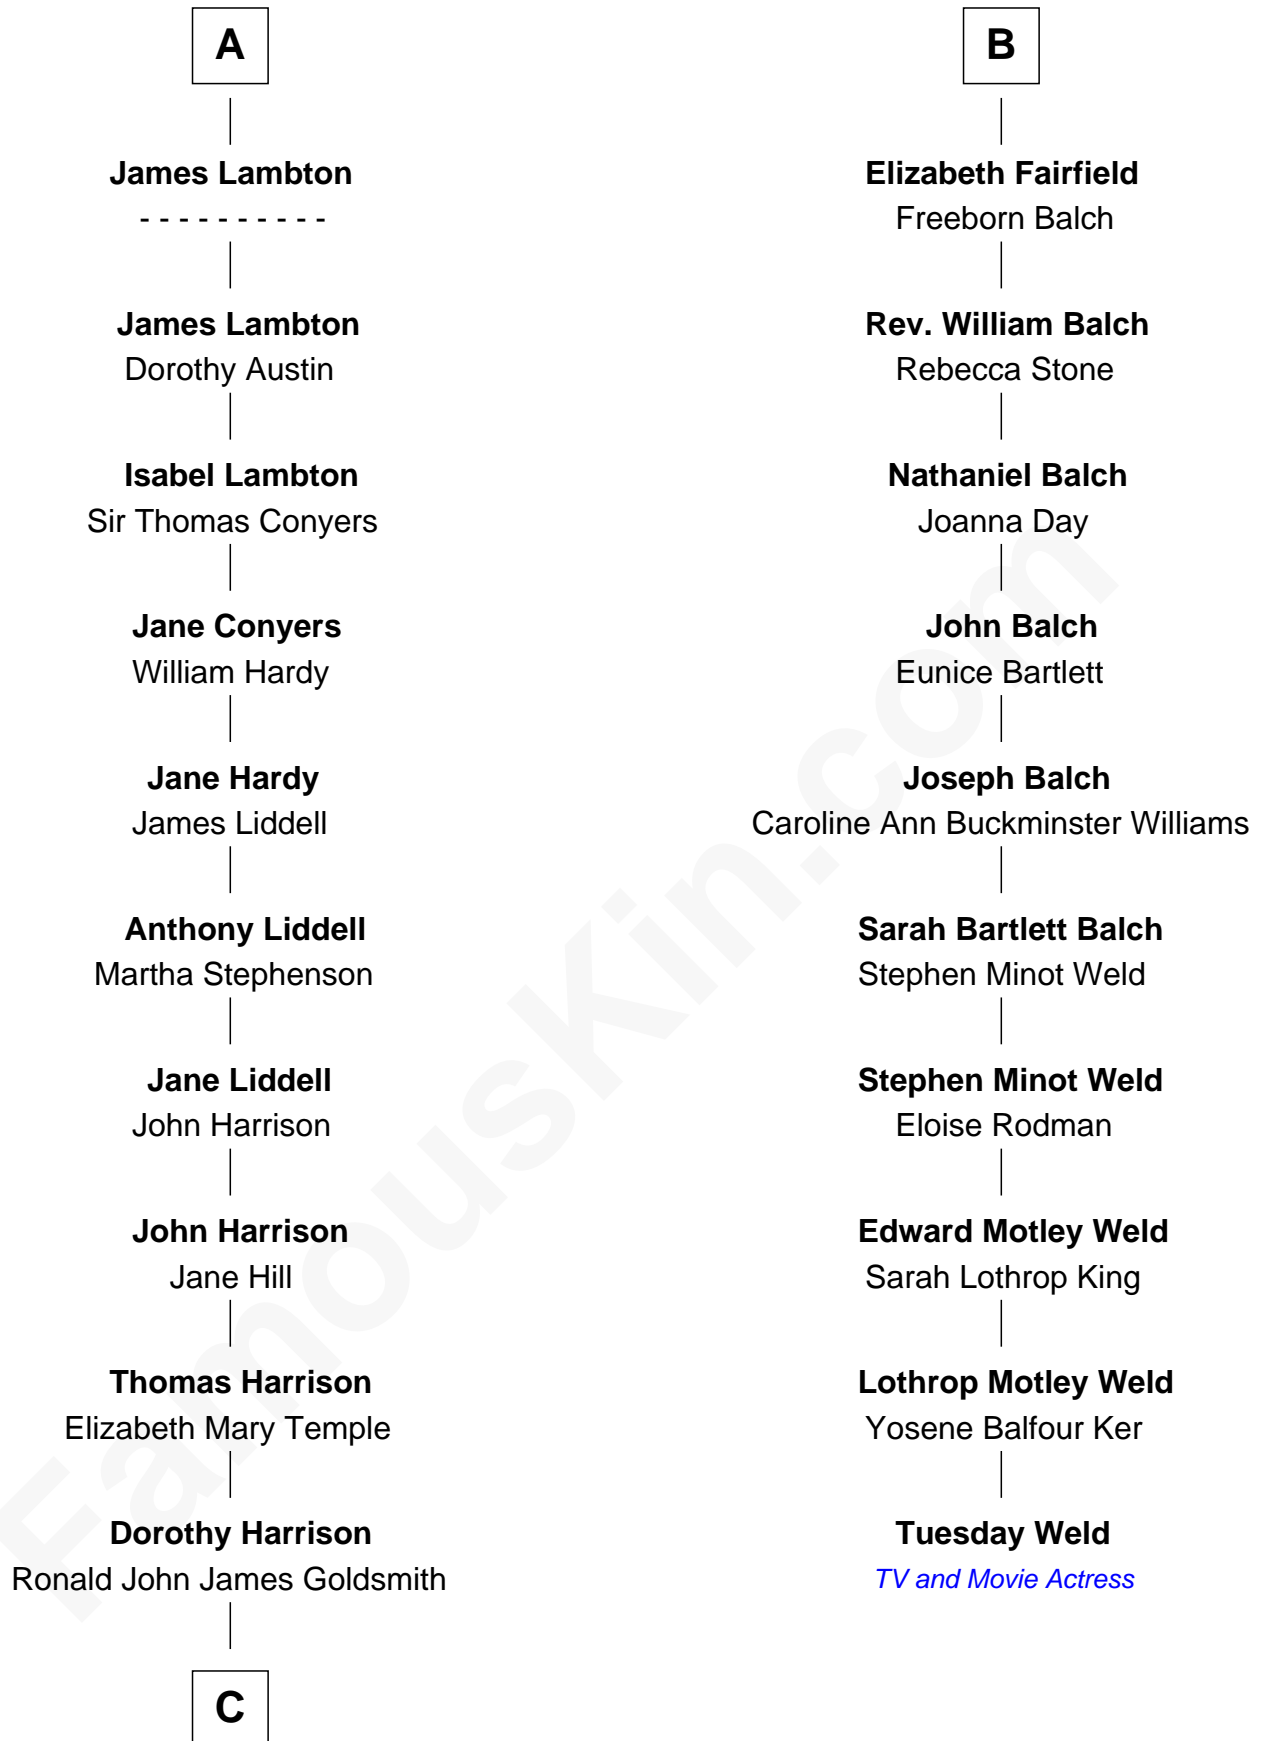

FamousKin.com
Relationship Chart of
Catherine Middleton
Princess of Wales

16th cousin 2 times removed of

Tuesday Weld
TV and Movie Actress

C

Carole Elizabeth Goldsmith

Michael Francis Middleton

Catherine Middleton

Princess of Wales

FamousKin.com