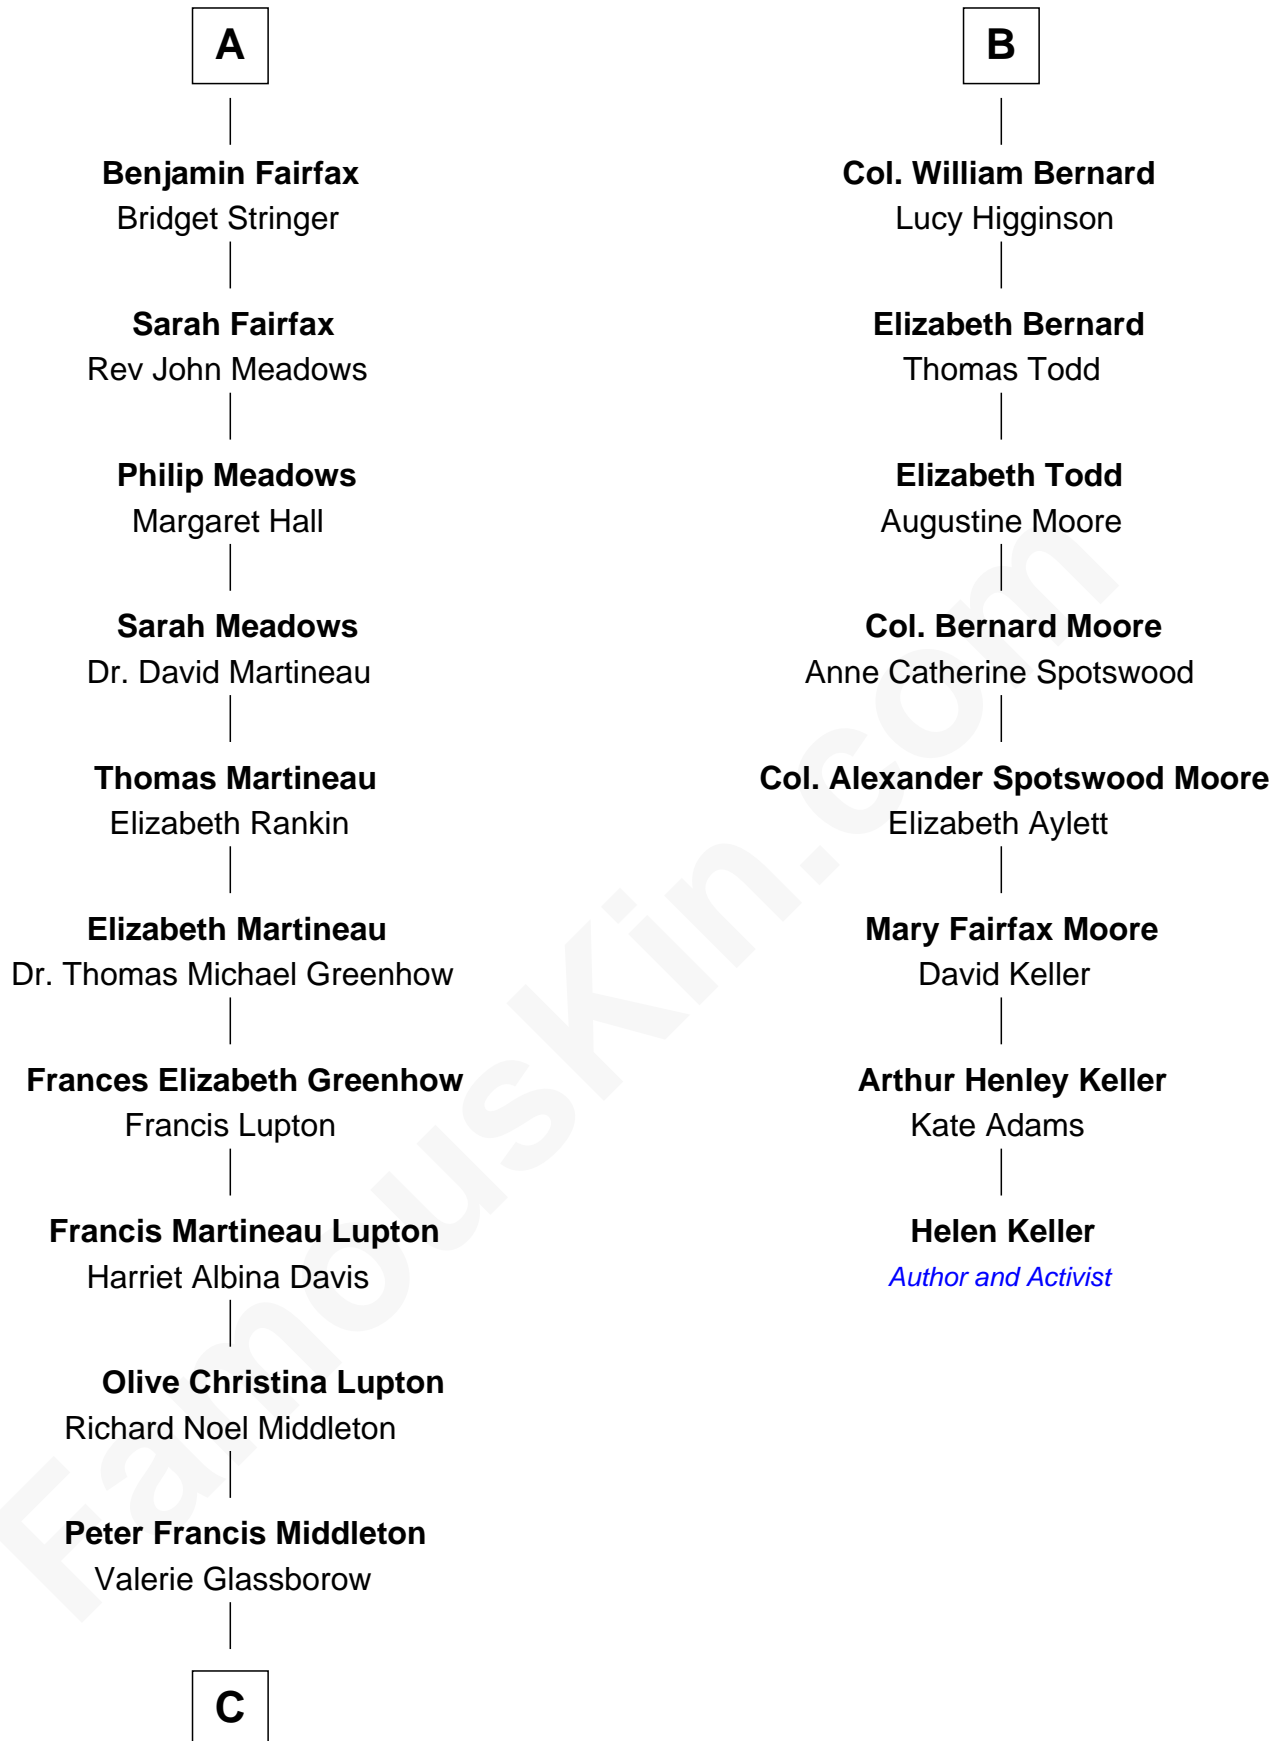

FamousKin.com
Relationship Chart of
Catherine Middleton
Princess of Wales

14th cousin 4 times removed of

Helen Keller
Author and Activist

C

Michael Francis Middleton

Carole Elizabeth Goldsmith

Catherine Middleton

Princess of Wales

FamousKin.com