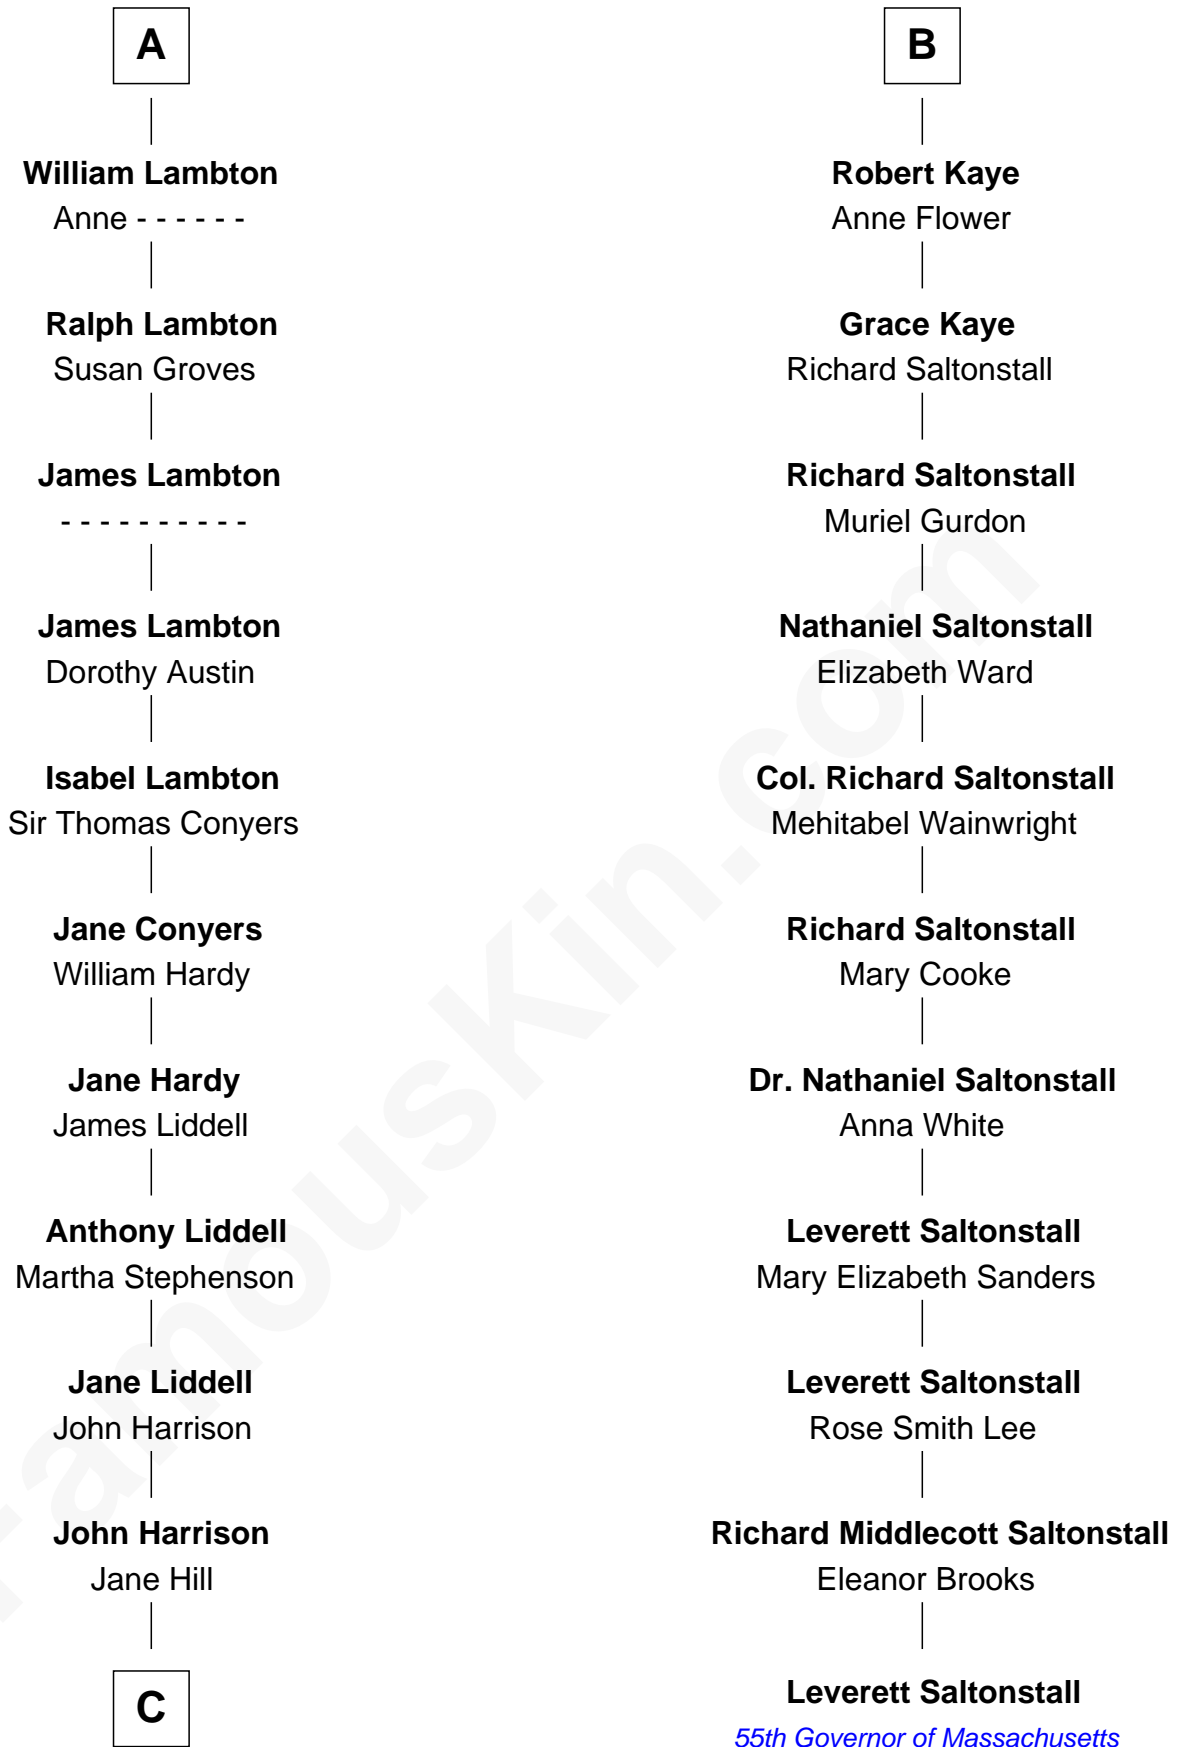

**FamousKin.com**  
**Relationship Chart of**  
**Catherine Middleton**  
*Princess of Wales*

17th cousin 3 times removed of

**Leverett Saltonstall**  
*55th Governor of Massachusetts*

**Sir Roger de Clifford**  
Maud de Beauchamp

**C**

—  
**Thomas Harrison**  
Elizabeth Mary Temple

—  
**Dorothy Harrison**  
Ronald John James Goldsmith

—  
**Carole Elizabeth Goldsmith**  
Michael Francis Middleton

—  
**Catherine Middleton**  
*Princess of Wales*