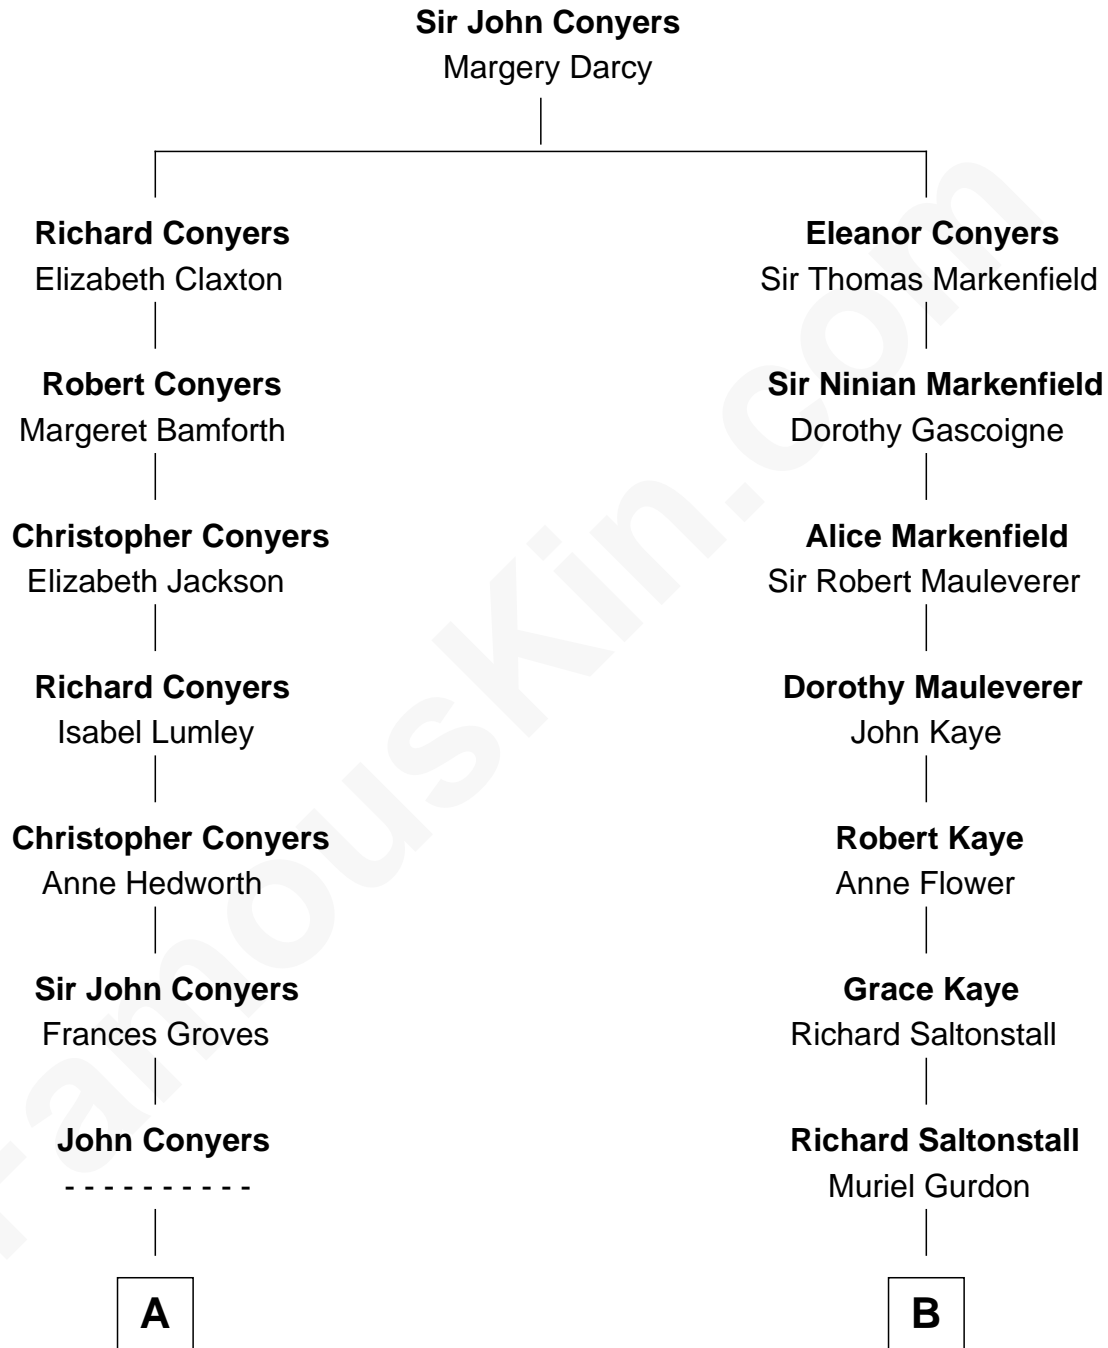

**FamousKin.com**  
**Relationship Chart of**  
**Catherine Middleton**  
*Princess of Wales*

**14th cousin 4 times removed of**  
**Leverett Saltonstall**  
*55th Governor of Massachusetts*

C

Carole Elizabeth Goldsmith

Michael Francis Middleton

Catherine Middleton

*Princess of Wales*

FamousKin.com