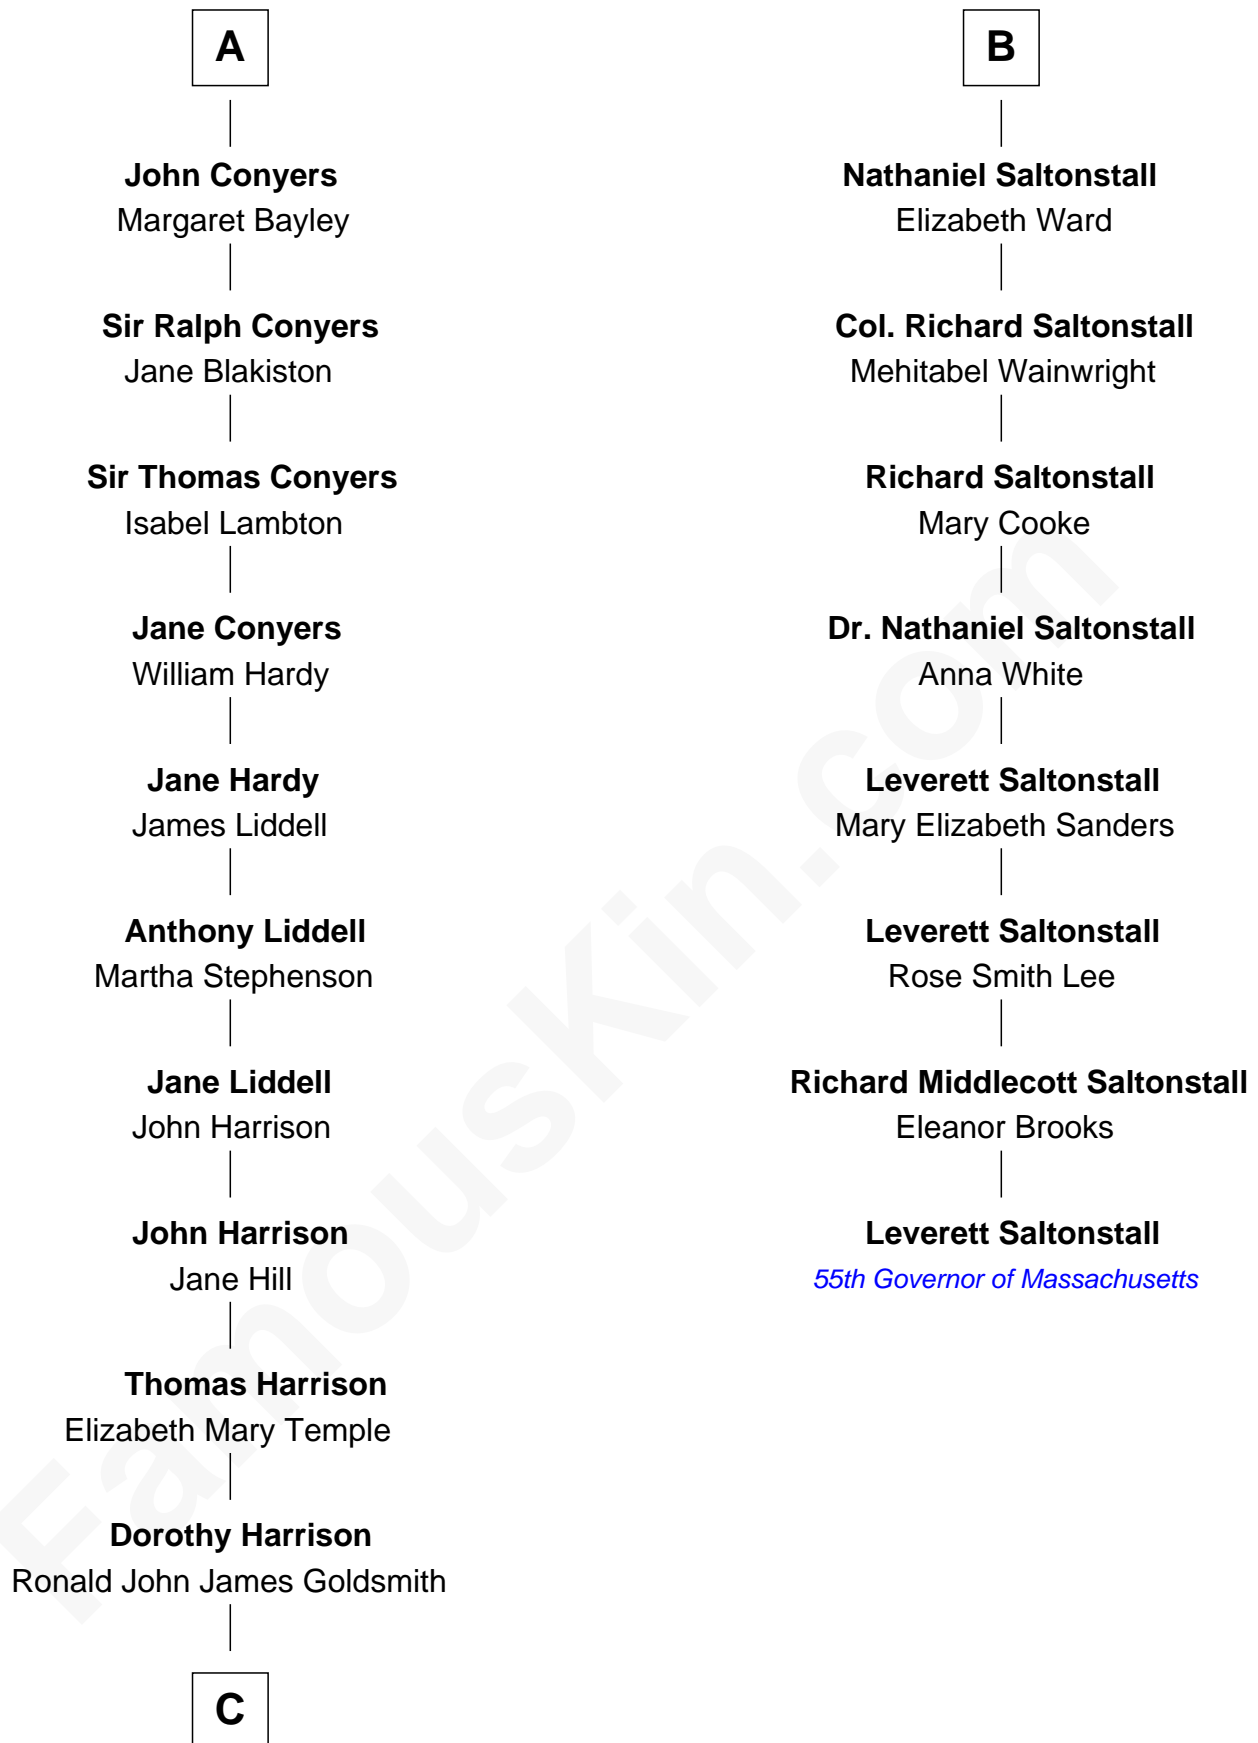

**FamousKin.com**  
**Relationship Chart of**  
**Catherine Middleton**  
*Princess of Wales*

**14th cousin 4 times removed of**  
**Leverett Saltonstall**  
*55th Governor of Massachusetts*

C

Carole Elizabeth Goldsmith

Michael Francis Middleton

Catherine Middleton

*Princess of Wales*

FamousKin.com