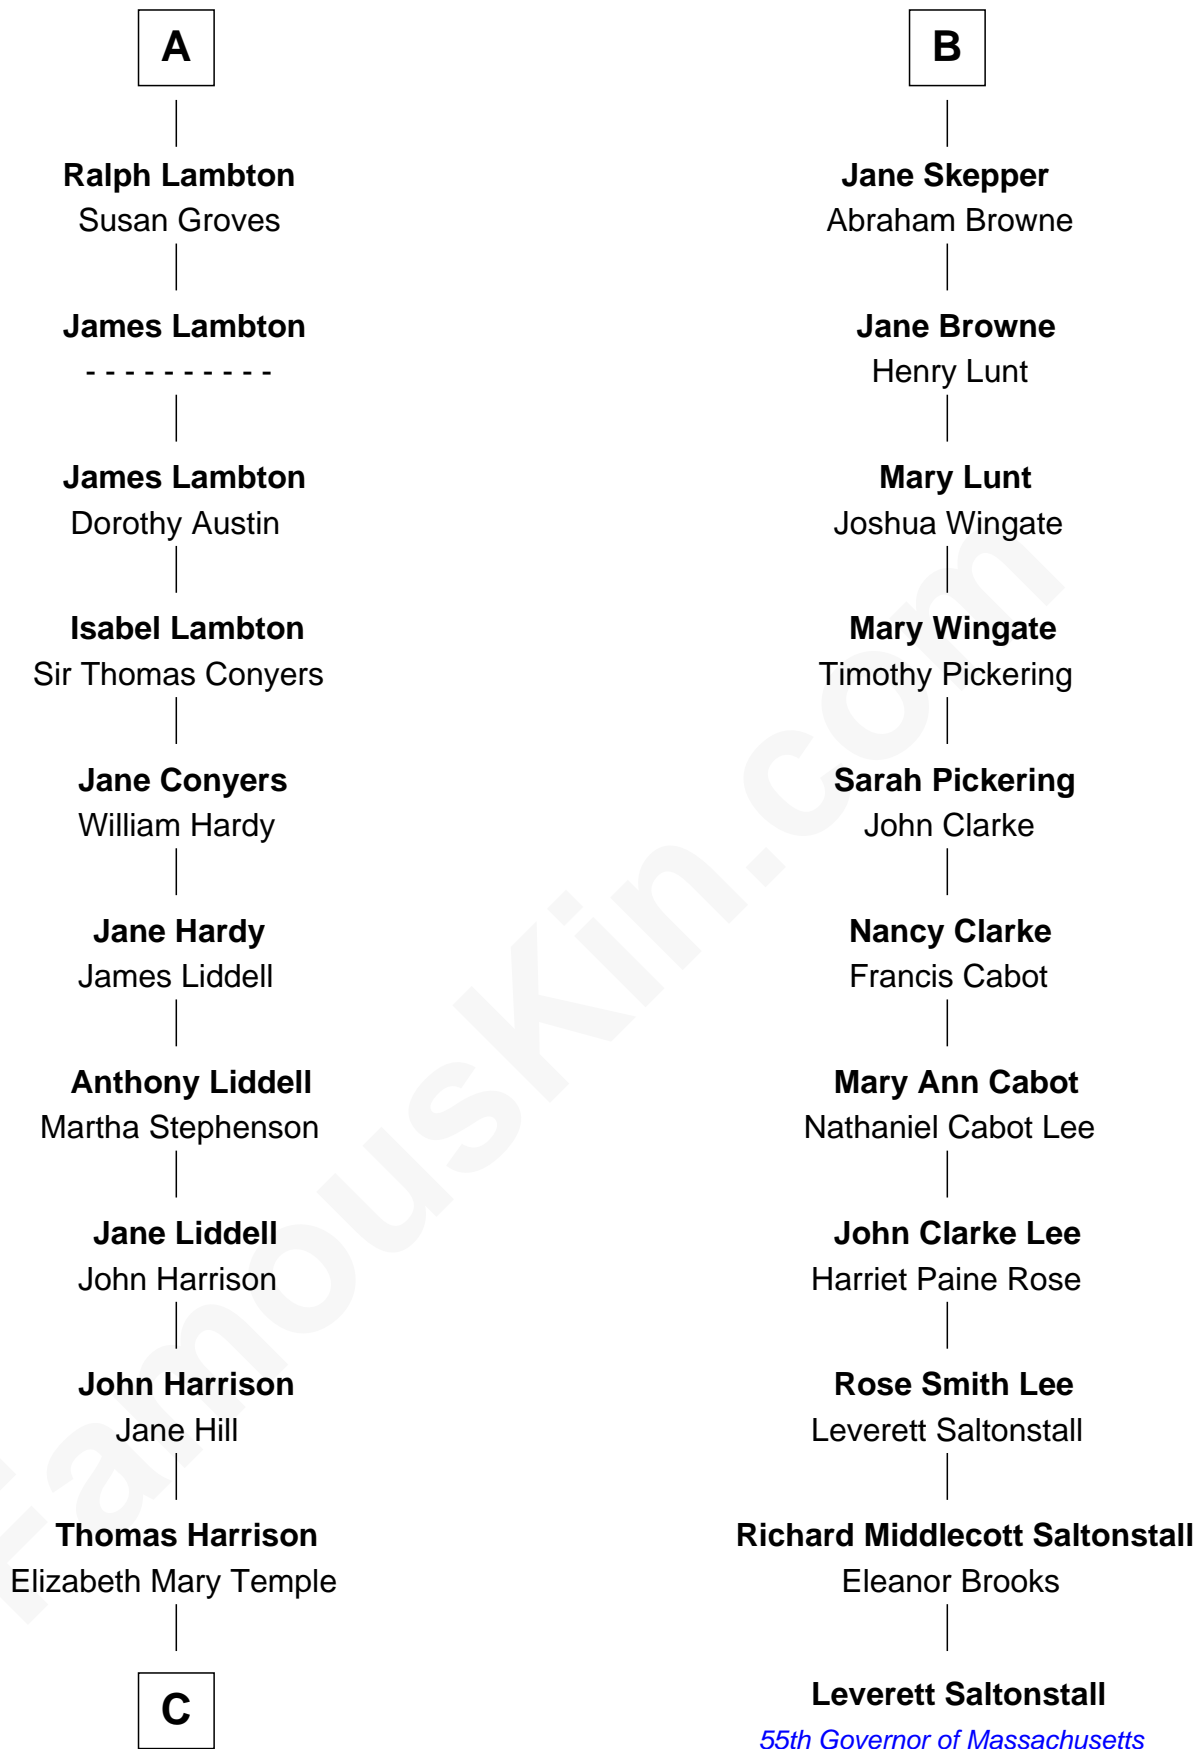

FamousKin.com
Relationship Chart of
Catherine Middleton
Princess of Wales

17th cousin 2 times removed of
Leverett Saltonstall
55th Governor of Massachusetts

C

Dorothy Harrison

Ronald John James Goldsmith

Carole Elizabeth Goldsmith

Michael Francis Middleton

Catherine Middleton

Princess of Wales

FamousKin.com