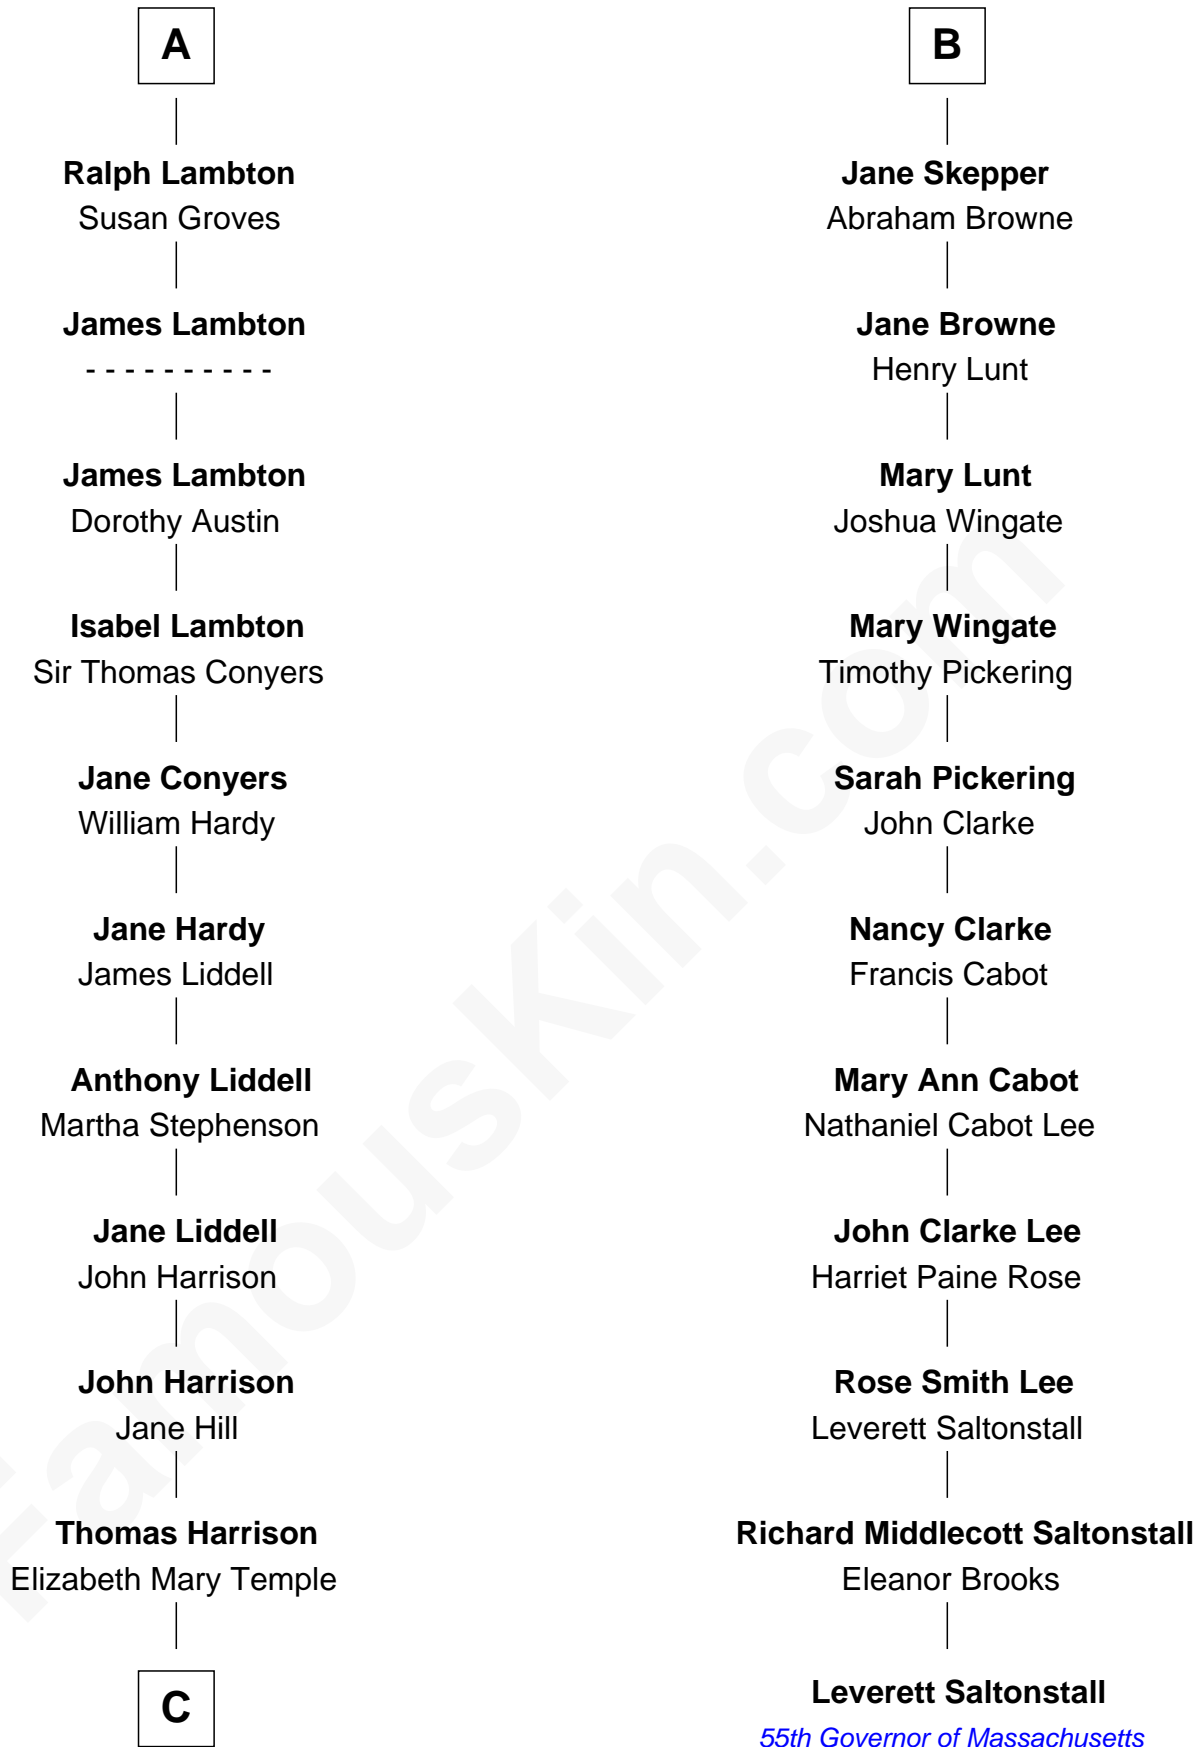

FamousKin.com
Relationship Chart of
Catherine Middleton
Princess of Wales

17th cousin 2 times removed of
Leverett Saltonstall
55th Governor of Massachusetts

C

Dorothy Harrison

Ronald John James Goldsmith

Carole Elizabeth Goldsmith