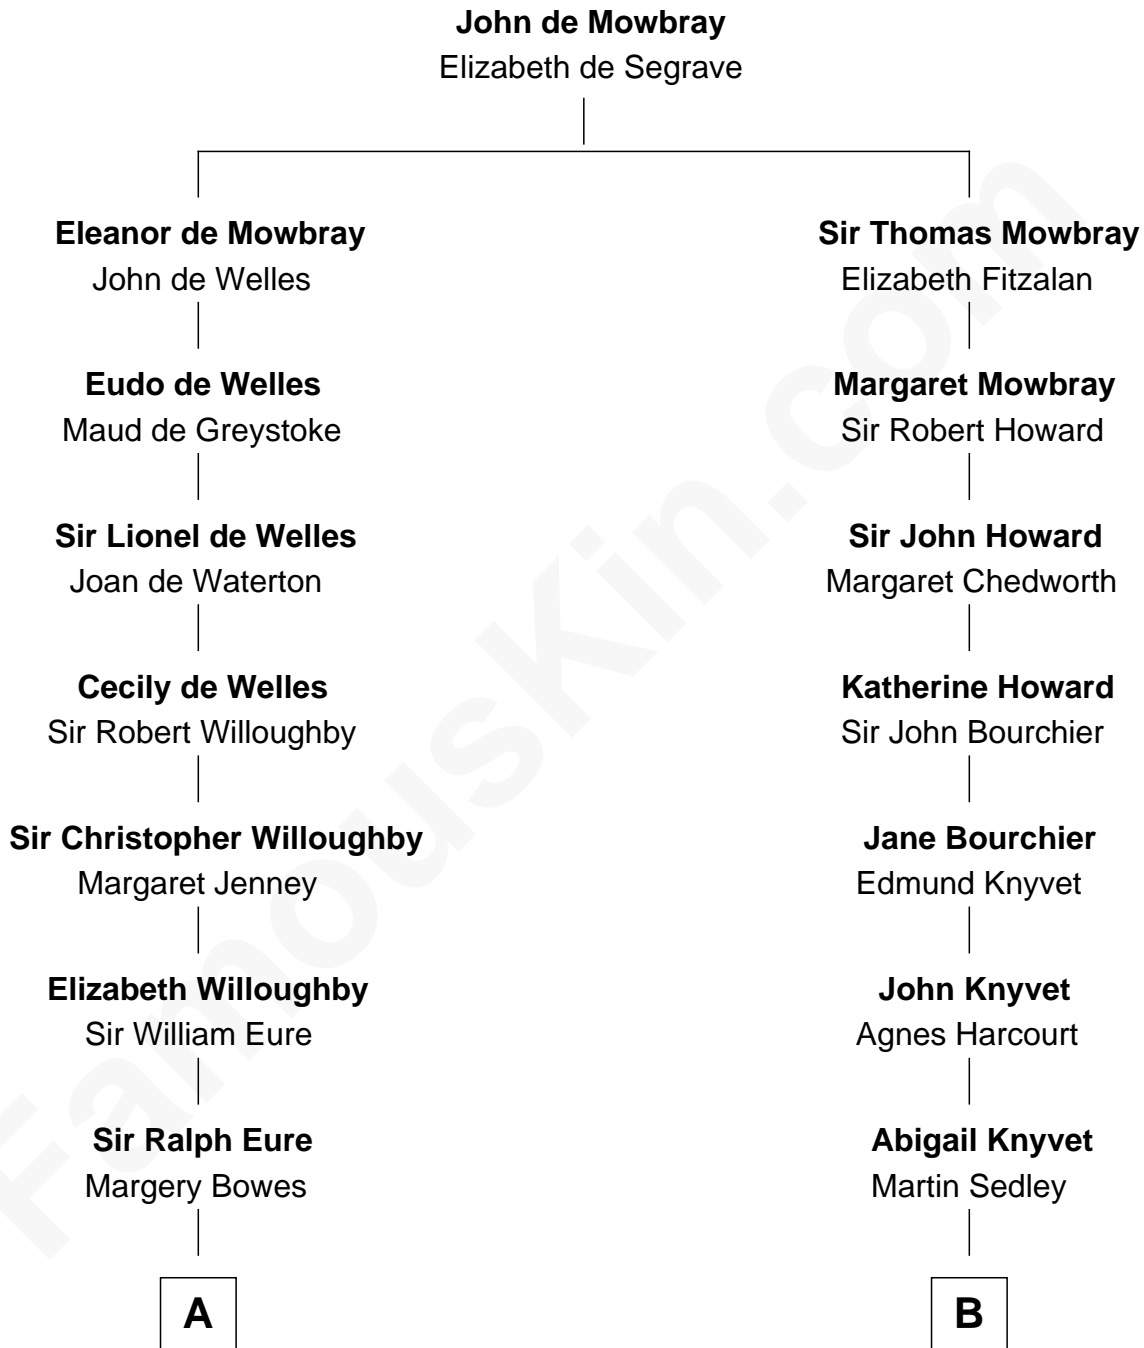

FamousKin.com
Relationship Chart of
Catherine Middleton
Princess of Wales

16th cousin 5 times removed of
Leverett Saltonstall
55th Governor of Massachusetts

C

John Harrison

Jane Hill

Thomas Harrison

Elizabeth Mary Temple

Dorothy Harrison

Ronald John James Goldsmith

Carole Elizabeth Goldsmith

Michael Francis Middleton

Catherine Middleton

Princess of Wales