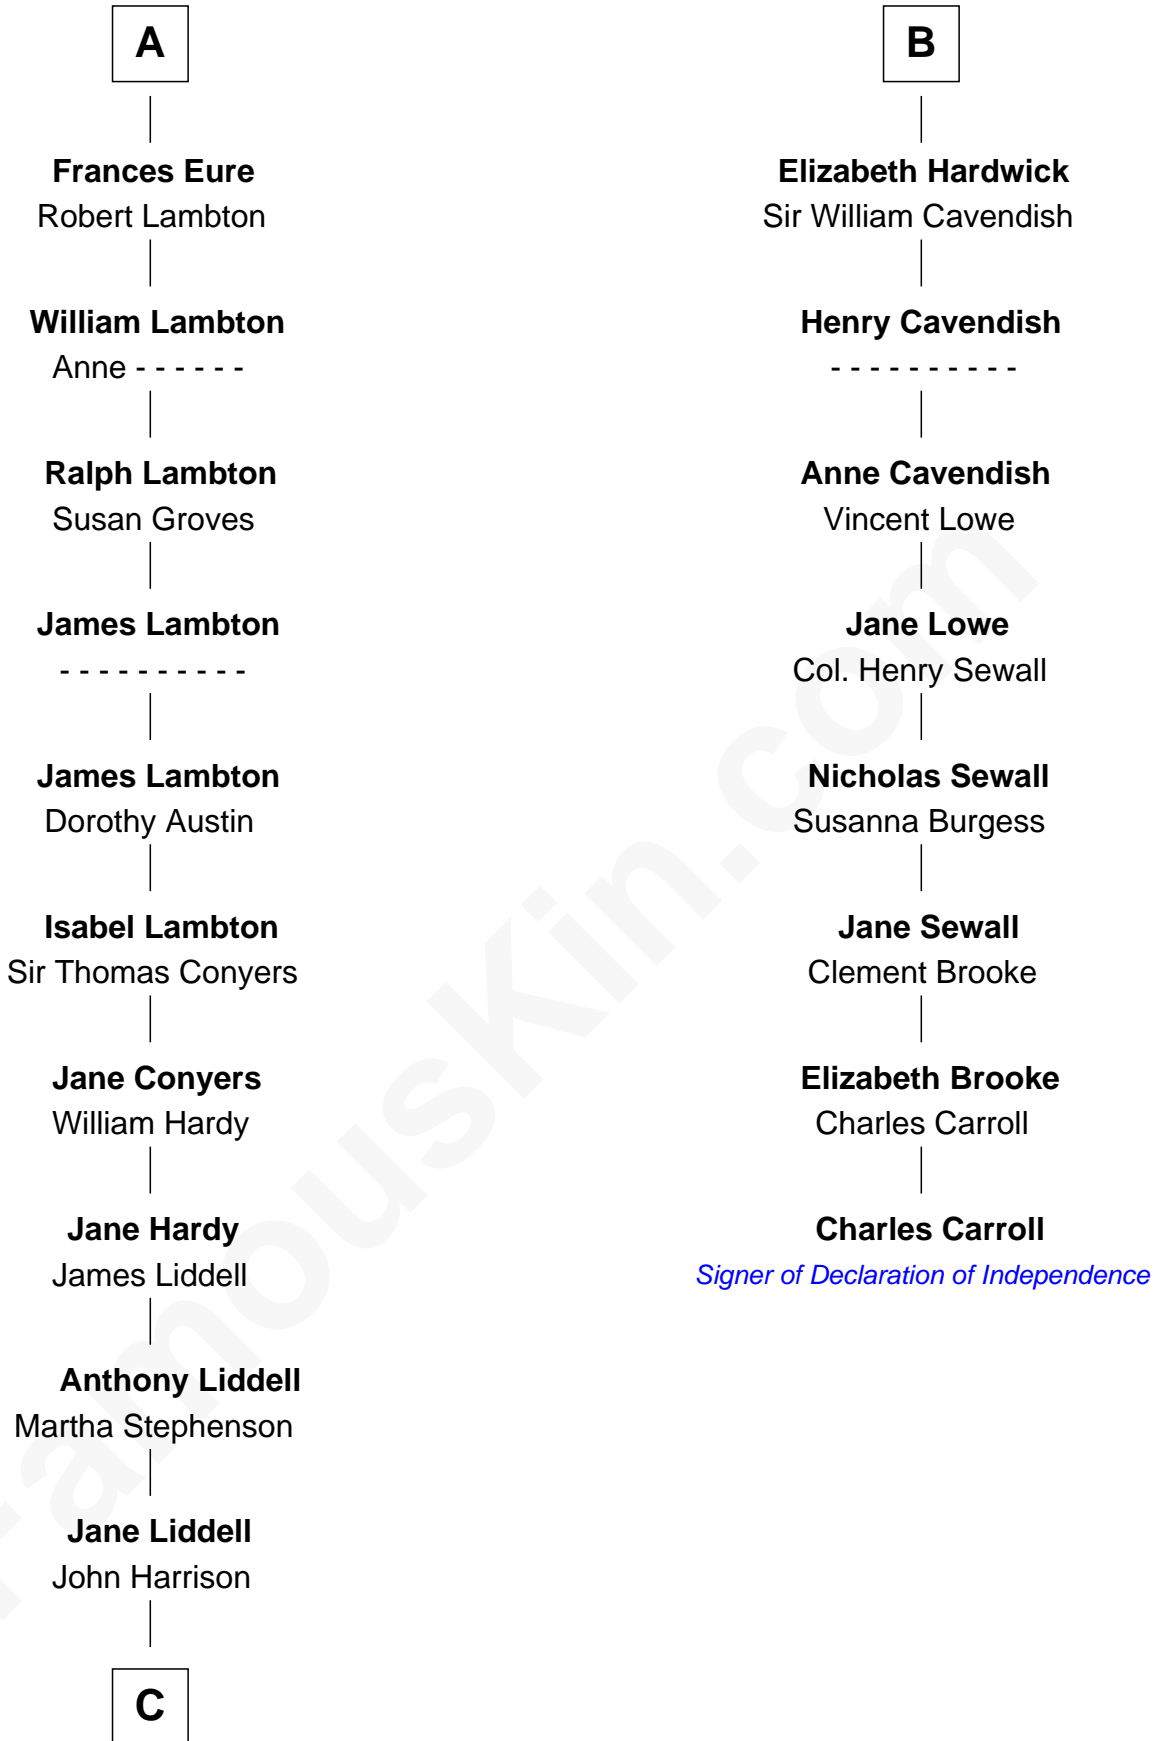

FamousKin.com

Relationship Chart of

Catherine Middleton

Princess of Wales

14th cousin 7 times removed of

Charles Carroll

Signer of the Declaration of Independence

Edmund Fitzalan

Alice de Warenne

C

—
John Harrison

Jane Hill

—
Thomas Harrison
Elizabeth Mary Temple

—
Dorothy Harrison
Ronald John James Goldsmith

—
Carole Elizabeth Goldsmith
Michael Francis Middleton

—
Catherine Middleton
Princess of Wales