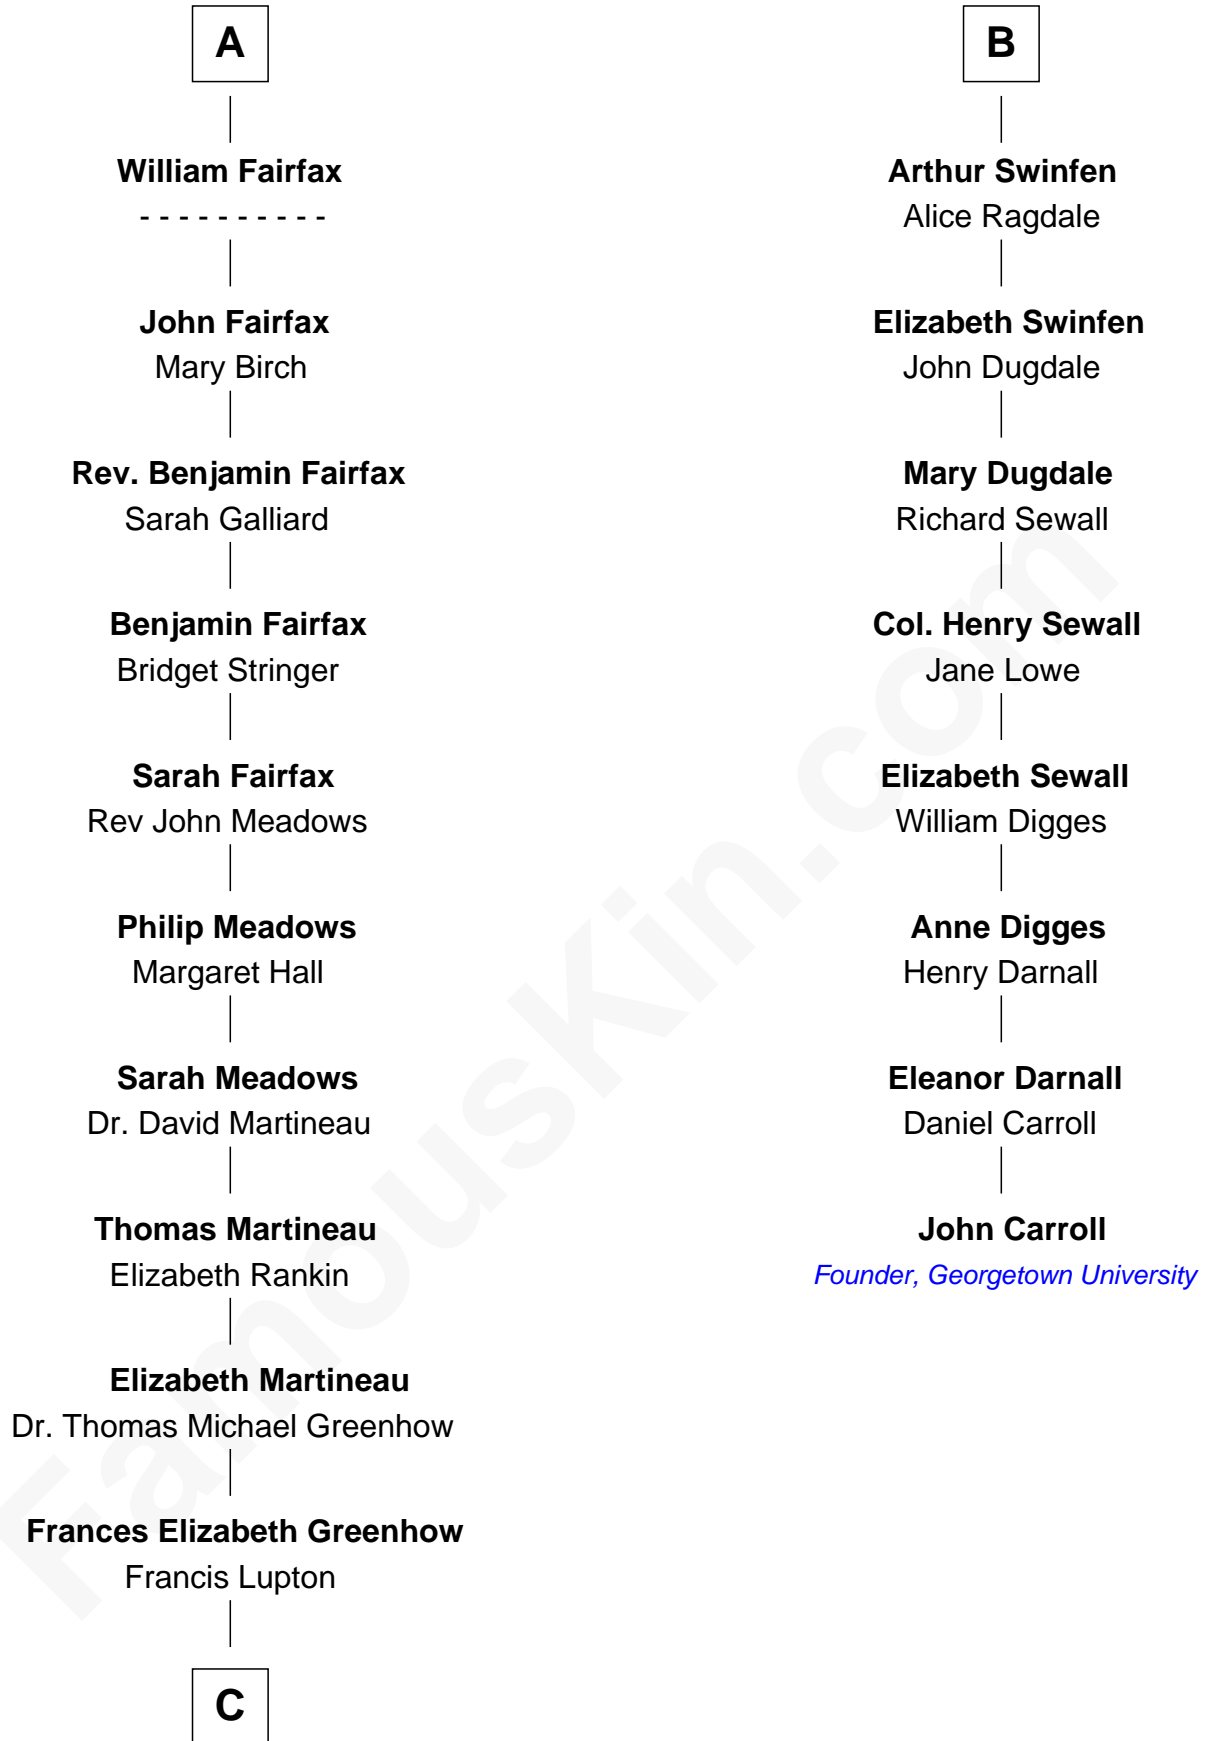

**FamousKin.com**  
**Relationship Chart of**  
**Catherine Middleton**  
*Princess of Wales*

**14th cousin 7 times removed of**  
**John Carroll**  
*Founder of Georgetown University*

**C**

Francis Martineau Lupton

Harriet Albina Davis

Olive Christina Lupton

Richard Noel Middleton

Peter Francis Middleton

Valerie Glassborow

Michael Francis Middleton

Carole Elizabeth Goldsmith

Catherine Middleton

*Princess of Wales*